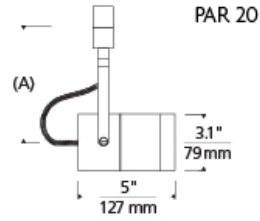

### DESCRIPTION

Classic die cast aluminum head, pivots vertically 180°, rotates horizontally 350°. Features vertical and horizontal locking mechanisms. 120 volt incandescent PAR20 lamp with E26 medium base up to 50 watts; PAR30 Short lamp with E26 medium base up to 75 watts (lamp not included). Holds up to two lenses or louvers, sold separately.

### WEIGHT

1.8-3.3lb / 0.82-1.5kg ±

satin nickel  
par20

white  
par20

satin nickel  
par30

white  
par30

### ORDERING INFORMATION

700	SYSTEM	SPT	SHAPE OR SIZE	LENGTH (A)	FINISH
PJ	POWERJACK		20 PAR20	08 5.1"	S SATIN NICKEL
TT	SINGLE-CIRCUIT T-TRAK		30S PAR30 SHORT	08 6.4"	W WHITE
				12 11.1"	

**TECH LIGHTING®**