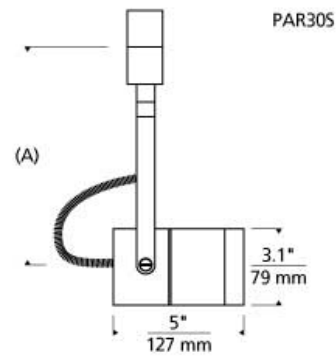

## Spot Incandescent PAR Head T20

### DESCRIPTION

Classic die cast aluminum head, pivots vertically 180°, rotates horizontally 350°. Features vertical and horizontal locking mechanisms. 120 volt incandescent PAR20 lamp with E26 medium base up to 50 watts; PAR30 Short lamp with E26 medium base up to 75 watts (lamp not included). Holds up to two lenses or louvers, sold separately.

### WEIGHT

1.8-3.3lb / 0.82-1.5kg ±

satin nickel  
par20

white  
par20

satin nickel  
par30

white  
par30

### ORDERING INFORMATION

700 SYSTEM	SPT	SHAPE OR SIZE	LENGTH (A)	FINISH	
PJ	POWERJACK	20	PAR20	08 5.1"	S SATIN NICKEL
TT	SINGLE-CIRCUIT T-TRAK	30S	PAR30 SHORT	08 6.4" 12 11.1"	W WHITE

**TECH LIGHTING®**