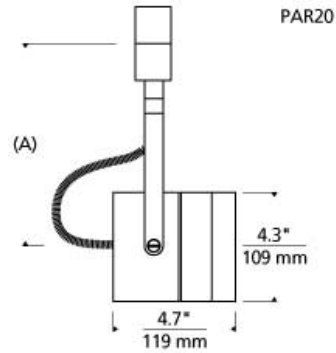

## Spot Incandescent PAR Head T20

### DESCRIPTION

Classic die cast aluminum head, pivots vertically 180°, rotates horizontally 350°. Features vertical and horizontal locking mechanisms. 120 volt incandescent PAR20 lamp with E26 medium base up to 50 watts; PAR30 Short lamp with E26 medium base up to 75 watts (lamp not included). Holds up to two lenses or louvers, sold separately.

### WEIGHT

1.8-3.3lb / 0.82-1.5kg ±

satin nickel  
par20

white  
par20

satin nickel  
par30

white  
par30

### ORDERING INFORMATION

700 SYSTEM	SPT	SHAPE OR SIZE	LENGTH (A)	FINISH	
PJ	POWERJACK	20	PAR20	08 5.1"	S SATIN NICKEL
TT	SINGLE-CIRCUIT T-TRAK	30S	PAR30 SHORT	08 6.4" 12 11.1"	W WHITE

**TECH LIGHTING®**