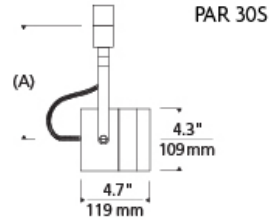

### DESCRIPTION

Classic die cast aluminum head, pivots vertically 180°, rotates horizontally 350°. Features vertical and horizontal locking mechanisms. 120 volt incandescent PAR20 lamp with E26 medium base up to 50 watts; PAR30 Short lamp with E26 medium base up to 75 watts (lamp not included). Holds up to two lenses or louvers, sold separately.

### WEIGHT

1.8-3.3lb / 0.82-1.5kg ±

satin nickel  
par20

white  
par20

satin nickel  
par30

white  
par30

### ORDERING INFORMATION

700	SYSTEM	SPT	SHAPE OR SIZE	LENGTH (A)	FINISH
PJ	POWERJACK		20 PAR20	08 5.1"	S SATIN NICKEL
TT	SINGLE-CIRCUIT T-TRAK		30S PAR30 SHORT	08 6.4"	W WHITE
				12 11.1"	

**TECH LIGHTING®**