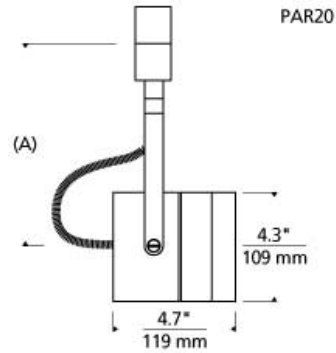

## Spot Incandescent PAR Head T20

### DESCRIPTION

Classic die cast aluminum head, pivots vertically 180°, rotates horizontally 350°. Features vertical and horizontal locking mechanisms. 120 volt incandescent PAR20 lamp with E26 medium base up to 50 watts; PAR30 Short lamp with E26 medium base up to 75 watts (lamp not included). Holds up to two lenses or louvers, sold separately.

### WEIGHT

1.8-3.3lb / 0.82-1.5kg ±

satin nickel  
par20

white  
par20

satin nickel  
par30

white  
par30

### ORDERING INFORMATION

700 SYSTEM	SPT	SHAPE OR SIZE	LENGTH (A)	FINISH
PJ	POWERJACK	20 PAR20	08 5.1"	S SATIN NICKEL
TT	SINGLE-CIRCUIT T-TRAK	30S PAR30 SHORT	08 6.4"	W WHITE
			12 11.1"	

**TECH LIGHTING®**