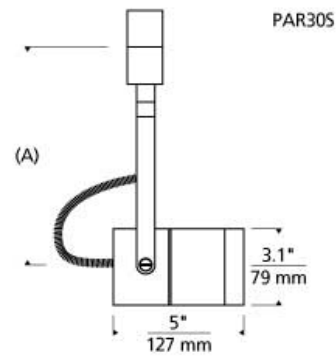

LINE - VOLTAGE HEADS

Spot Incandescent PAR Head T20

DESCRIPTION

Classic die cast aluminum head, pivots vertically 180°, rotates horizontally 350°. Features vertical and horizontal locking mechanisms. 120 volt incandescent PAR20 lamp with E26 medium base up to 50 watts; PAR30 Short lamp with E26 medium base up to 75 watts (lamp not included). Holds up to two lenses or louvers, sold separately.

ACCESSORIES & OPTICAL CONTROLS

Dichroic Lens

WEIGHT

1.8-3.3lb / 0.82-1.5kg ±

ORDERING INFORMATION

700 SYSTEM	SPT	SHAPE OR SIZE	LENGTH (A)	FINISH	
PJ	POWERJACK	20	PAR20	08 5.1"	S SATIN NICKEL
TT	SINGLE-CIRCUIT T-TRAK	30S	PAR30 SHORT	08 6.4" 12 11.1"	W WHITE

TECH LIGHTING®

7400 Linder Avenue
Skokie, Illinois 60077

T 847.410.4400
F 847.410.4500

Tech Lighting, L.L.C.

700 ____ SPT _____

FIXTURE TYPE: _____

JOB NAME: _____

NOTES: _____

_____

_____

©2018 Tech Lighting, L.L.C. All Rights Reserved. The "Tech Lighting" graphic is a registered trademark of Tech Lighting, L.L.C. Tech Lighting reserves the right to change specifications for product improvements without notification.