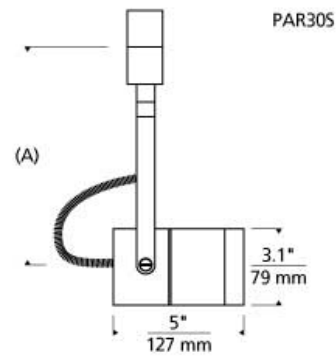

## Spot Incandescent PAR Head T20

### DESCRIPTION

Classic die cast aluminum head, pivots vertically 180°, rotates horizontally 350°. Features vertical and horizontal locking mechanisms. 120 volt incandescent PAR20 lamp with E26 medium base up to 50 watts; PAR30 Short lamp with E26 medium base up to 75 watts (lamp not included). Holds up to two lenses or louvers, sold separately.

### WEIGHT

1.8-3.3lb / 0.82-1.5kg ±

satin nickel  
par20

white  
par20

satin nickel  
par30

white  
par30

### ORDERING INFORMATION

700 SYSTEM	SPT	SHAPE OR SIZE	LENGTH (A)	FINISH
PJ	POWERJACK	20 PAR20	08 5.1"	S SATIN NICKEL
TT	SINGLE-CIRCUIT T-TRAK	30S PAR30 SHORT	08 6.4"	W WHITE
			12 11.1"	

**TECH LIGHTING®**