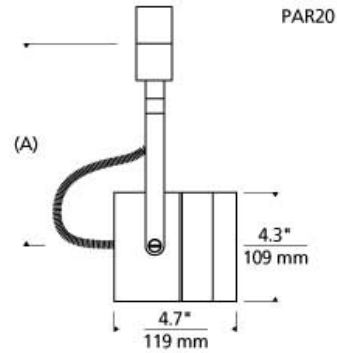

LINE - VOLTAGE HEADS

Spot Incandescent PAR Head

DESCRIPTION

Classic die cast aluminum head, pivots vertically 180°, rotates horizontally 350°. Features vertical and horizontal locking mechanisms. 120 volt incandescent PAR20 lamp with E26 medium base up to 50 watts; PAR30 Short lamp with E26 medium base up to 75 watts (lamp not included). Holds up to two lenses or louvers, sold separately.

ACCESSORIES & OPTICAL CONTROLS

Dichroic Lens

WEIGHT

1.8-3.3lb / 0.82-1.5kg ±

satin nickel
par20

white
par20

satin nickel
par30

white
par30

ORDERING INFORMATION

700 SYSTEM	SPT	SHAPE OR SIZE	LENGTH (A)	FINISH	
PJ	POWERJACK	20	PAR20	08 5.1"	S SATIN NICKEL
TT	SINGLE-CIRCUIT T-TRAK	30S	PAR30 SHORT	08 6.4" 12 11.1"	W WHITE

TECH LIGHTING®

7400 Linder Avenue
Skokie, Illinois 60077