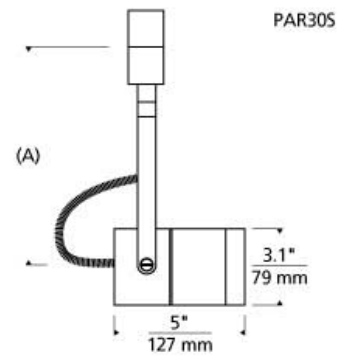

LINE - VOLTAGE HEADS

Spot Incandescent PAR Head

DESCRIPTION

Classic die cast aluminum head, pivots vertically 180°, rotates horizontally 350°. Features vertical and horizontal locking mechanisms. 120 volt incandescent PAR20 lamp with E26 medium base up to 50 watts; PAR30 Short lamp with E26 medium base up to 75 watts (lamp not included). Holds up to two lenses or louvers, sold separately.

ACCESSORIES & OPTICAL CONTROLS

Dichroic Lens

WEIGHT

1.8-3.3lb / 0.82-1.5kg ±

satin nickel
par20

white
par20

satin nickel
par30

white
par30

ORDERING INFORMATION

700 SYSTEM	SPT	SHAPE OR SIZE	LENGTH (A)	FINISH	
PJ	POWERJACK	20	PAR20	08 5.1"	S SATIN NICKEL
TT	SINGLE-CIRCUIT T-TRAK	30S	PAR30 SHORT	08 6.4" 12 11.1"	W WHITE

TECH LIGHTING®

7400 Linder Avenue
Skokie, Illinois 60077