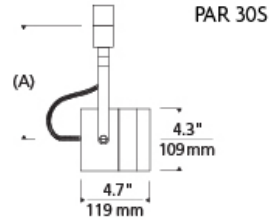

LINE - VOLTAGE HEADS

Spot Incandescent PAR Head

DESCRIPTION

Classic die cast aluminum head, pivots vertically 180°, rotates horizontally 350°. Features vertical and horizontal locking mechanisms. 120 volt incandescent PAR20 lamp with E26 medium base up to 50 watts; PAR30 Short lamp with E26 medium base up to 75 watts (lamp not included). Holds up to two lenses or louvers, sold separately.

ACCESSORIES & OPTICAL CONTROLS

Dichroic Lens

WEIGHT

1.8-3.3lb / 0.82-1.5kg ±

ORDERING INFORMATION

700	SYSTEM	SPT	SHAPE OR SIZE	LENGTH (A)	FINISH
PJ	POWERJACK		20 PAR20	08 5.1"	S SATIN NICKEL
TT	SINGLE-CIRCUIT T-TRAK		30S PAR30 SHORT	08 6.4"	W WHITE
				12 11.1"	

TECH LIGHTING®

7400 Linder Avenue
Skokie, Illinois 60077

T 847.410.4400
F 847.410.4500

Tech Lighting, L.L.C.

700 ____ SPT ____

FIXTURE TYPE: _____

JOB NAME: _____

NOTES: _____

_____

_____

©2017 Tech Lighting, L.L.C. All Rights Reserved. The "Tech Lighting" graphic is a registered trademark of Tech Lighting, L.L.C. Tech Lighting reserves the right to change specifications for product improvements without notification.