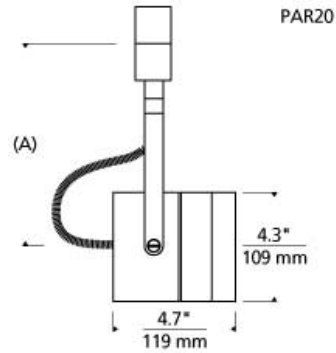

LINE - VOLTAGE HEADS

Spot Incandescent PAR Head T20

DESCRIPTION

Classic die cast aluminum head, pivots vertically 180°, rotates horizontally 350°. Features vertical and horizontal locking mechanisms. 120 volt incandescent PAR20 lamp with E26 medium base up to 50 watts; PAR30 Short lamp with E26 medium base up to 75 watts (lamp not included). Holds up to two lenses or louvers, sold separately.

ACCESSORIES & OPTICAL CONTROLS

Dichroic Lens

WEIGHT

1.8-3.3lb / 0.82-1.5kg ±

ORDERING INFORMATION

700 SYSTEM	SPT	SHAPE OR SIZE	LENGTH (A)	FINISH	
PJ	POWERJACK	20	PAR20	08 5.1"	S SATIN NICKEL
TT	SINGLE-CIRCUIT T-TRAK	30S	PAR30 SHORT	08 6.4" 12 11.1"	W WHITE

TECH LIGHTING®

7400 Linder Avenue
Skokie, Illinois 60077

T 847.410.4400
F 847.410.4500

Tech Lighting, L.L.C.

700 ____ SPT _____

FIXTURE TYPE: _____

JOB NAME: _____

NOTES: _____

_____

_____

©2018 Tech Lighting, L.L.C. All Rights Reserved. The "Tech Lighting" graphic is a registered trademark of Tech Lighting, L.L.C. Tech Lighting reserves the right to change specifications for product improvements without notification.