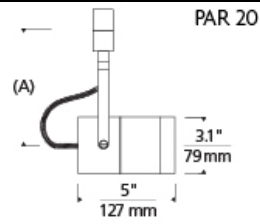

LINE - VOLTAGE HEADS

Spot Incandescent PAR Head

DESCRIPTION

Classic die cast aluminum head, pivots vertically 180°, rotates horizontally 350°. Features vertical and horizontal locking mechanisms. 120 volt incandescent PAR20 lamp with E26 medium base up to 50 watts; PAR30 Short lamp with E26 medium base up to 75 watts (lamp not included). Holds up to two lenses or louvers, sold separately.

ACCESSORIES & OPTICAL CONTROLS

Dichroic Lens

WEIGHT

1.8-3.3lb / 0.82-1.5kg ±

ORDERING INFORMATION

700	SYSTEM	SPT	SHAPE OR SIZE	LENGTH (A)	FINISH
PJ	POWERJACK		20 PAR20	08 5.1"	S SATIN NICKEL
TT	SINGLE-CIRCUIT T-TRAK		30S PAR30 SHORT	08 6.4"	W WHITE
				12 11.1"	

TECH LIGHTING®

7400 Linder Avenue
Skokie, Illinois 60077

T 847.410.4400
F 847.410.4500

Tech Lighting, L.L.C.

700 ____ SPT ____

FIXTURE TYPE: _____

JOB NAME: _____

NOTES: _____

_____

_____

©2017 Tech Lighting, L.L.C. All Rights Reserved. The "Tech Lighting" graphic is a registered trademark of Tech Lighting, L.L.C. Tech Lighting reserves the right to change specifications for product improvements without notification.