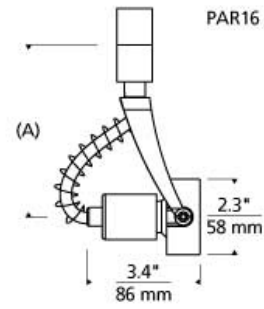

LINE - VOLTAGE HEADS

Sportster Incandescent PAR Head T20

DESCRIPTION

Minimal, stylish head, pivots vertically 180°, rotates horizontally 350°. Features vertical and horizontal locking mechanisms. 120 volt incandescent PAR16 lamp with GU10 base up to 50 watts; PAR20 lamp with E26 medium base up to 50 watts; PAR30 lamp with E26 medium base up to 75 watts; PAR38 lamp with E26 medium base up to 120 watts (lamp not included).

ACCESSORIES & OPTICAL CONTROLS

Sportster Louver Lens Holder

WEIGHT

5.1lb / 2.31kg ±

satin nickel
par16

white
par16

satin nickel
par20

white
par20

satin nickel
par30

white
par30

satin nickel
par38

white
par38

ORDERING INFORMATION

700	SYSTEM	SS	SHAPE OR SIZE	LENGTH (A)	FINISH
PJ	POWERJACK		16 PAR16	08 5.2"	S SATIN NICKEL
TT	SINGLE-CIRCUIT T-TRAK		20 PAR20	08 6.4"	W WHITE
			30 PAR30	08 6.6"	
			38 PAR38	08 8.4"	

To order this head for use with Halo*, Juno*, or Lightolier* 120 volt single-circuit track, order as follows:

Substitute **700TT** with one of the following: **700TH** (fits Halo*), **700TJ** (fits Juno*) or **700TI** (fits Lightolier*) and by substituting the finish with one of the following: **BS** (Black/Satin Nickel), **BW** (Black/White), **WS** (White/Satin Nickel) or **WW** (White/White).