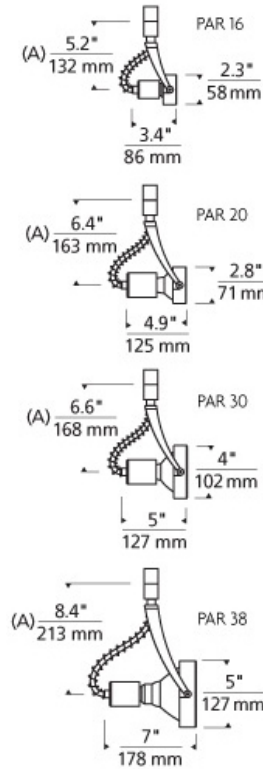

LINE - VOLTAGE HEADS

Sportster Incandescent PAR Head

DESCRIPTION

Minimal, stylish head, pivots vertically 180°, rotates horizontally 350°. Features vertical and horizontal locking mechanisms. 120 volt incandescent PAR16 lamp with GU10 base up to 50 watts; PAR20 lamp with E26 medium base up to 50 watts; PAR30 lamp with E26 medium base up to 75 watts; PAR38 lamp with E26 medium base up to 120 watts (lamp not included).

ACCESSORIES & OPTICAL CONTROLS

Sportster Louver Lens Holder

WEIGHT

5.1lb / 2.31kg ±

satin nickel
par16

white
par16

satin nickel
par20

white
par20

satin nickel
par30

white
par30

satin nickel
par38

white
par38

ORDERING INFORMATION

700	SYSTEM	SS	SHAPE OR SIZE	LENGTH (A)	FINISH
PJ	POWERJACK		16 PAR16	08 5.2"	S SATIN NICKEL
TT	SINGLE-CIRCUIT T-TRAK		20 PAR20	08 6.4"	W WHITE
			30 PAR30	08 6.6"	
			38 PAR38	08 8.4"	
				12 11.1"	

To order this head for use with Halo*, Juno*, or Lightolier* 120 volt single-circuit track, order as follows:

Substitute **700TT** with one of the following: **700TH** (fits Halo*), **700TJ** (fits Juno*) or **700TI** (fits Lightolier*) and by substituting the finish with one of the following: **BS** (Black/Satin Nickel), **BW** (Black/White), **WS** (White/Satin Nickel) or **WW** (White/White).