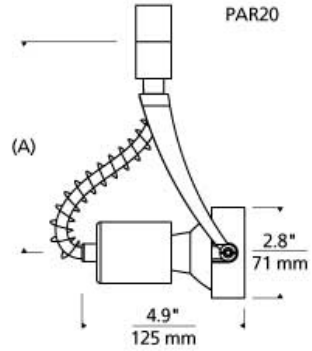

LINE - VOLTAGE HEADS

Sportster Incandescent PAR Head T20

DESCRIPTION

Minimal, stylish head, pivots vertically 180°, rotates horizontally 350°. Features vertical and horizontal locking mechanisms. 120 volt incandescent PAR16 lamp with GU10 base up to 50 watts; PAR20 lamp with E26 medium base up to 50 watts; PAR30 lamp with E26 medium base up to 75 watts; PAR38 lamp with E26 medium base up to 120 watts (lamp not included).

ACCESSORIES & OPTICAL CONTROLS

Sportster Louver Lens Holder

WEIGHT

5.1lb / 2.31kg ±

ORDERING INFORMATION

700	SYSTEM	SS	SHAPE OR SIZE	LENGTH (A)	FINISH
PJ	POWERJACK		16 PAR16	08 5.2"	S SATIN NICKEL
TT	SINGLE-CIRCUIT T-TRAK		20 PAR20	08 6.4"	W WHITE
			30 PAR30	08 6.6"	
			38 PAR38	08 8.4"