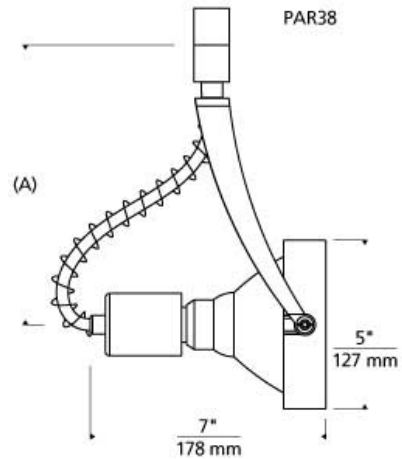

LINE - VOLTAGE HEADS

Sportster Incandescent PAR Head T20

DESCRIPTION

Minimal, stylish head, pivots vertically 180°, rotates horizontally 350°. Features vertical and horizontal locking mechanisms. 120 volt incandescent PAR16 lamp with GU10 base up to 50 watts; PAR20 lamp with E26 medium base up to 50 watts; PAR30 lamp with E26 medium base up to 75 watts; PAR38 lamp with E26 medium base up to 120 watts (lamp not included).

ACCESSORIES & OPTICAL CONTROLS

Sportster Louver Lens Holder

WEIGHT

5.1lb / 2.31kg ±

ORDERING INFORMATION

700	SYSTEM	SS	SHAPE OR SIZE	LENGTH (A)	FINISH
PJ	POWERJACK		16 PAR16	08 5.2"	S SATIN NICKEL
TT	SINGLE-CIRCUIT T-TRAK		20 PAR20	08 6.4"	W WHITE
			30 PAR30	08 6.6"	
			38 PAR38	08 8.4"