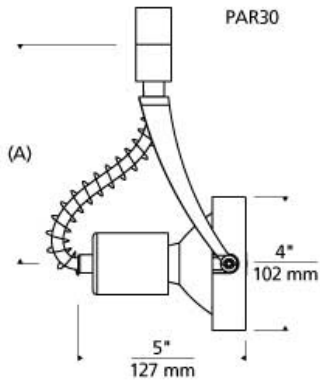

LINE - VOLTAGE HEADS

Sportster Incandescent PAR Head T20

DESCRIPTION

Minimal, stylish head, pivots vertically 180°, rotates horizontally 350°. Features vertical and horizontal locking mechanisms. 120 volt incandescent PAR16 lamp with GU10 base up to 50 watts; PAR20 lamp with E26 medium base up to 50 watts; PAR30 lamp with E26 medium base up to 75 watts; PAR38 lamp with E26 medium base up to 120 watts (lamp not included).

ACCESSORIES & OPTICAL CONTROLS

Sportster Louver Lens Holder

WEIGHT

5.1lb / 2.31kg ±

satin nickel
par16

white
par16

satin nickel
par20

white
par20

satin nickel
par30

white
par30

satin nickel
par38

white
par38

ORDERING INFORMATION

700	SYSTEM	SS	SHAPE OR SIZE	LENGTH (A)	FINISH
PJ	POWERJACK		16 PAR16	08 5.2"	S SATIN NICKEL
TT	SINGLE-CIRCUIT T-TRAK		20 PAR20	08 6.4"	W WHITE
			30 PAR30	08 6.6"	
			38 PAR38	08 8.4"	

To order this head for use with Halo*, Juno*, or Lightolier* 120 volt single-circuit track, order as follows:

Substitute **700TT** with one of the following: **700TH** (fits Halo*), **700TJ** (fits Juno*) or **700TI** (fits Lightolier*) and by substituting the finish with one of the following: **BS** (Black/Satin Nickel), **BW** (Black/White), **WS** (White/Satin Nickel) or **WW** (White/White).