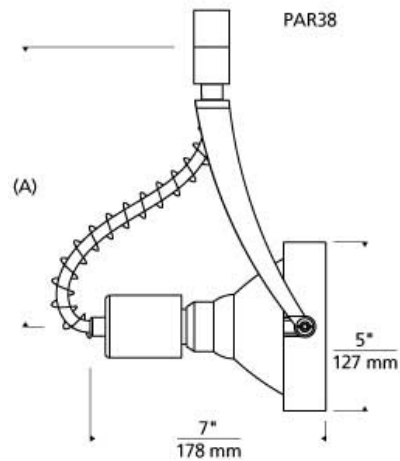

LINE - VOLTAGE HEADS

Sportster Incandescent PAR Head T20

DESCRIPTION

Minimal, stylish head, pivots vertically 180°, rotates horizontally 350°. Features vertical and horizontal locking mechanisms. 120 volt incandescent PAR16 lamp with GU10 base up to 50 watts; PAR20 lamp with E26 medium base up to 50 watts; PAR30 lamp with E26 medium base up to 75 watts; PAR38 lamp with E26 medium base up to 120 watts (lamp not included).

ACCESSORIES & OPTICAL CONTROLS

Sportster Louver Lens Holder

WEIGHT

5.1lb / 2.31kg ±

satin nickel
par16

white
par16

satin nickel
par20

white
par20

satin nickel
par30

white
par30

satin nickel
par38

white
par38

ORDERING INFORMATION

700	SYSTEM	SS	SHAPE OR SIZE	LENGTH (A)	FINISH
PJ	POWERJACK		16 PAR16	08 5.2"	S SATIN NICKEL
TT	SINGLE-CIRCUIT T-TRAK		20 PAR20	08 6.4"	W WHITE
			30 PAR30	08 6.6"	
			38 PAR38	08 8.4"	

To order this head for use with Halo*, Juno*, or Lightolier* 120 volt single-circuit track, order as follows:

Substitute **700TT** with one of the following: **700TH** (fits Halo*), **700TJ** (fits Juno*) or **700TI** (fits Lightolier*) and by substituting the finish with one of the following: **BS** (Black/Satin Nickel), **BW** (Black/White), **WS** (White/Satin Nickel) or **WW** (White/White).