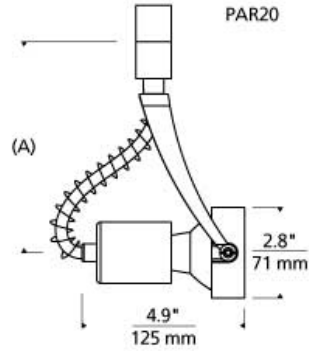

LINE - VOLTAGE HEADS

Sportster Incandescent PAR Head T20

DESCRIPTION

Minimal, stylish head, pivots vertically 180°, rotates horizontally 350°. Features vertical and horizontal locking mechanisms. 120 volt incandescent PAR16 lamp with GU10 base up to 50 watts; PAR20 lamp with E26 medium base up to 50 watts; PAR30 lamp with E26 medium base up to 75 watts; PAR38 lamp with E26 medium base up to 120 watts (lamp not included).

ACCESSORIES & OPTICAL CONTROLS

Sportster Louver Lens Holder

WEIGHT

5.1lb / 2.31kg ±

satin nickel
par16

white
par16

satin nickel
par20

white
par20

satin nickel
par30

white
par30

satin nickel
par38

white
par38

ORDERING INFORMATION

700	SYSTEM	SS	SHAPE OR SIZE	LENGTH (A)	FINISH
PJ	POWERJACK		16 PAR16	08 5.2"	S SATIN NICKEL
TT	SINGLE-CIRCUIT T-TRAK		20 PAR20	08 6.4"	W WHITE
			30 PAR30	08 6.6"	
			38 PAR38	08 8.4"	

To order this head for use with Halo*, Juno*, or Lightolier* 120 volt single-circuit track, order as follows:

Substitute **700TT** with one of the following: **700TH** (fits Halo*), **700TJ** (fits Juno*) or **700TI** (fits Lightolier*) and by substituting the finish with one of the following: **BS** (Black/Satin Nickel), **BW** (Black/White), **WS** (White/Satin Nickel) or **WW** (White/White).