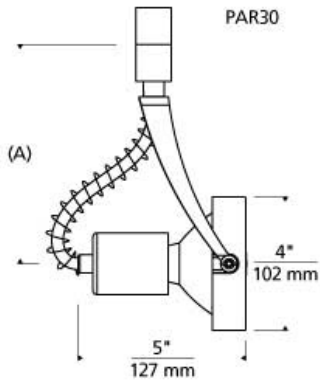

LINE - VOLTAGE HEADS

Sportster Incandescent PAR Head T20

DESCRIPTION

Minimal, stylish head, pivots vertically 180°, rotates horizontally 350°. Features vertical and horizontal locking mechanisms. 120 volt incandescent PAR16 lamp with GU10 base up to 50 watts; PAR20 lamp with E26 medium base up to 50 watts; PAR30 lamp with E26 medium base up to 75 watts; PAR38 lamp with E26 medium base up to 120 watts (lamp not included).

ACCESSORIES & OPTICAL CONTROLS

Sportster Louver Lens Holder

WEIGHT

5.1lb / 2.31kg ±

satin nickel
par16

white
par16

satin nickel
par20

white
par20

satin nickel
par30

white
par30

satin nickel
par38

white
par38

ORDERING INFORMATION

700	SYSTEM	SS	SHAPE OR SIZE	LENGTH (A)	FINISH
PJ	POWERJACK		16 PAR16	08 5.2"	S SATIN NICKEL
TT	SINGLE-CIRCUIT T-TRAK		20 PAR20	08 6.4"	W WHITE
			30 PAR30	08 6.6"	
			38 PAR38	08 8.4"	

To order this head for use with Halo*, Juno*, or Lightolier* 120 volt single-circuit track, order as follows:

Substitute **700TT** with one of the following: **700TH** (fits Halo*), **700TJ** (fits Juno*) or **700TI** (fits Lightolier*) and by substituting the finish with one of the following: **BS** (Black/Satin Nickel), **BW** (Black/White), **WS** (White/Satin Nickel) or **WW** (White/White).