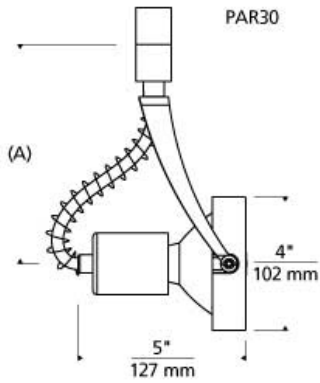

LINE - VOLTAGE HEADS

Sportster Incandescent PAR Head T20

DESCRIPTION

Minimal, stylish head, pivots vertically 180°, rotates horizontally 350°. Features vertical and horizontal locking mechanisms. 120 volt incandescent PAR16 lamp with GU10 base up to 50 watts; PAR20 lamp with E26 medium base up to 50 watts; PAR30 lamp with E26 medium base up to 75 watts; PAR38 lamp with E26 medium base up to 120 watts (lamp not included).

ACCESSORIES & OPTICAL CONTROLS

Sportster Louver Lens Holder

WEIGHT

5.1lb / 2.31kg ±

ORDERING INFORMATION

700	SYSTEM	SS	SHAPE OR SIZE	LENGTH (A)	FINISH
PJ	POWERJACK		16 PAR16	08 5.2"	S SATIN NICKEL
TT	SINGLE-CIRCUIT T-TRAK		20 PAR20	08 6.4"	W WHITE
			30 PAR30	08 6.6"	
			38 PAR38	08 8.4"