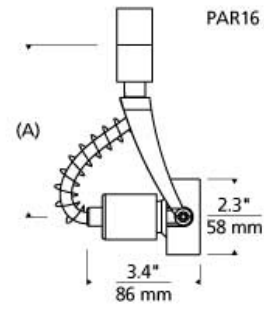

LINE - VOLTAGE HEADS

Sportster Incandescent PAR Head T20

DESCRIPTION

Minimal, stylish head, pivots vertically 180°, rotates horizontally 350°. Features vertical and horizontal locking mechanisms. 120 volt incandescent PAR16 lamp with GU10 base up to 50 watts; PAR20 lamp with E26 medium base up to 50 watts; PAR30 lamp with E26 medium base up to 75 watts; PAR38 lamp with E26 medium base up to 120 watts (lamp not included).

ACCESSORIES & OPTICAL CONTROLS

Sportster Louver Lens Holder

WEIGHT

5.1lb / 2.31kg ±

ORDERING INFORMATION

700	SYSTEM	SS	SHAPE OR SIZE	LENGTH (A)	FINISH
PJ	POWERJACK		16 PAR16	08 5.2"	S SATIN NICKEL
TT	SINGLE-CIRCUIT T-TRAK		20 PAR20	08 6.4"	W WHITE
			30 PAR30	08 6.6"	
			38 PAR38	08 8.4"