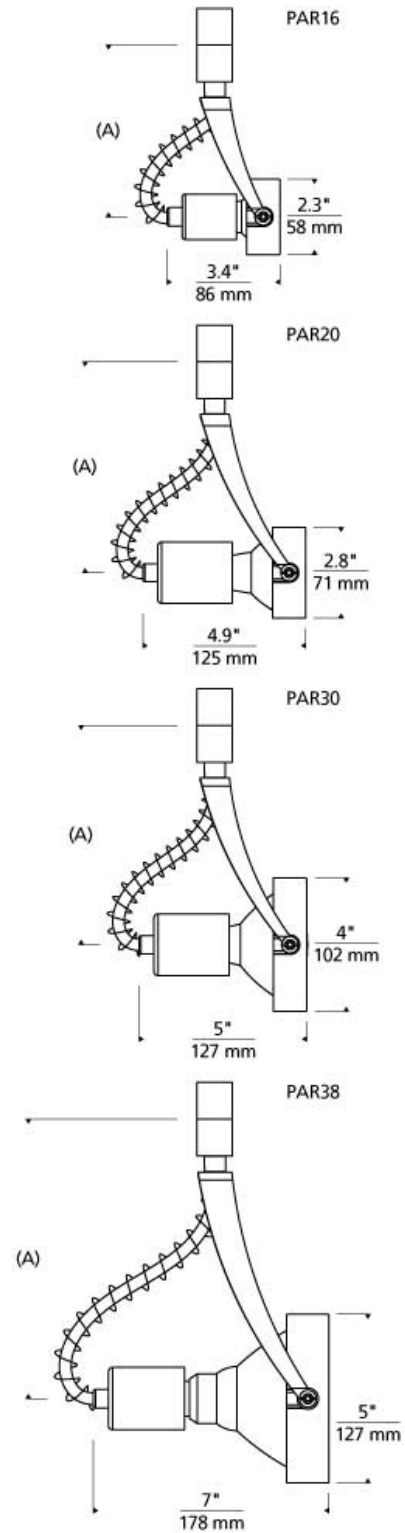

LINE - VOLTAGE HEADS

Sportster Incandescent PAR Head

DESCRIPTION

Minimal, stylish head, pivots vertically 180°, rotates horizontally 350°. Features vertical and horizontal locking mechanisms. 120 volt incandescent PAR16 lamp with GU10 base up to 50 watts; PAR20 lamp with E26 medium base up to 50 watts; PAR30 lamp with E26 medium base up to 75 watts; PAR38 lamp with E26 medium base up to 120 watts (lamp not included).

ACCESSORIES & OPTICAL CONTROLS

Sportster Louver Lens Holder

WEIGHT

5.1lb / 2.31kg ±

satin nickel
par16

white
par16

satin nickel
par20

white
par20

satin nickel
par30

white
par30

satin nickel
par38

white
par38

ORDERING INFORMATION

700	SYSTEM	SS	SHAPE OR SIZE	LENGTH (A)	FINISH
PJ	POWERJACK		16 PAR16	08 5.2"	S SATIN NICKEL
TT	SINGLE-CIRCUIT T-TRAK		20 PAR20	08 6.4"	W WHITE
			30 PAR30	08 6.6"	
			38 PAR38	08 8.4"	

To order this head for use with Halo*, Juno*, or Lightolier* 120 volt single-circuit track, order as follows:

Substitute **700TT** with one of the following: **700TH** (fits Halo*), **700TJ** (fits Juno*) or **700TI** (fits Lightolier*) and by substituting the finish with one of the following: **BS** (Black/Satin Nickel), **BW** (Black/White), **WS** (White/Satin Nickel) or **WW** (White/White).