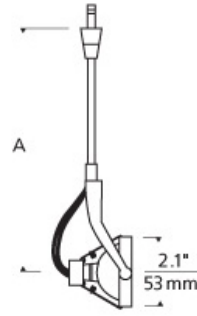

LOW - VOLTAGE HEADS

Sportster Head

DESCRIPTION

Minimal stylish head rotates 360° and pivots 180°. Eggcrate louver included. Low-voltage, MR16 lamp of up to 75 watts (not included). Works with SORAA.

INSTALLATION

Socket terminates with FreeJack male connector, which may be installed into a system connector. Elements ordered with a system prefix include a connector for that system.

ACCESSORIES & OPTICAL CONTROLS

Dichroic Lens, Eggcrate Louver

WEIGHT

0.94-2.28lb / 0.43-1.03kg ±

ORDERING INFORMATION

700 SYSTEM	SS6	LENGTH (A)	FINISH
FJ	FREEJACK	04 4.5"	C CHROME
MP	MONOPOINT	06 6"	S SATIN NICKEL
MO	MONORAIL	12 12"	
MO2	TWO-CIRCUIT MONORAIL	18 18"	
WMO	WALL MONORAIL	24 24"	

Note: MP includes 4" Round Flush Canopy.

TECH LIGHTING®

7400 Linder Avenue T 847.410.4400
Skokie, Illinois 60077 F 847.410.4500

Tech Lighting, L.L.C.

700 ____ SS6 ____ ____

FIXTURE TYPE: _____

JOB NAME: _____

NOTES: _____

_____

_____

©2017 Tech Lighting, L.L.C. All Rights Reserved. The "Tech Lighting" graphic is a registered trademark of Tech Lighting, L.L.C. Tech Lighting reserves the right to change specifications for product improvements without notification.