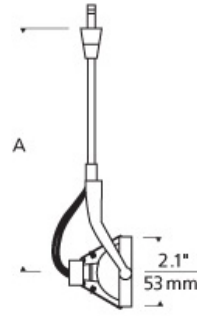

### DESCRIPTION

Minimal stylish head rotates 360° and pivots 180°. Eggcrate louver included. Low-voltage, MR16 lamp of up to 50 watts (not included).

### INSTALLATION

Socket terminates with FreeJack male connector, which may be installed into a system connector. Elements ordered with a system prefix include a connector for that system.

### WEIGHT

0.94-2.28lb / 0.43-1.03kg ±

straight

with eggcrate louver