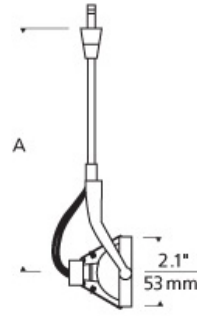

LOW - VOLTAGE HEADS

Sportster Head

DESCRIPTION

Minimal stylish head rotates 360° and pivots 180°. Eggcrate louver included. Low-voltage, MR16 lamp of up to 50 watts (not included).

INSTALLATION

Socket terminates with FreeJack male connector, which may be installed into a system connector. Elements ordered with a system prefix include a connector for that system.

ACCESSORIES & OPTICAL CONTROLS

Eggcrate Louver

WEIGHT

0.94-2.28lb / 0.43-1.03kg ±

ORDERING INFORMATION

700 SYSTEM	SS6	LENGTH (A)	FINISH
FJ	FREEJACK	04 4.5"	S SATIN NICKEL
MP	MONOPOINT	06 6"	
MO	MONORAIL	12 12"	
MO2	TWO-CIRCUIT MONORAIL	18 18"	
WMO	WALL MONORAIL	24 24"	

Note: MP includes 4" Round Flush Canopy.

TECH LIGHTING®

7400 Linder Avenue
Skokie, Illinois 60077

T 847.410.4400
F 847.410.4500

Tech Lighting, L.L.C.

700 ____ SS6 ____ ____

FIXTURE TYPE: _____

JOB NAME: _____

NOTES: _____

_____

_____

©2017 Tech Lighting, L.L.C. All Rights Reserved. The "Tech Lighting" graphic is a registered trademark of Tech Lighting, L.L.C. Tech Lighting reserves the right to change specifications for product improvements without notification.