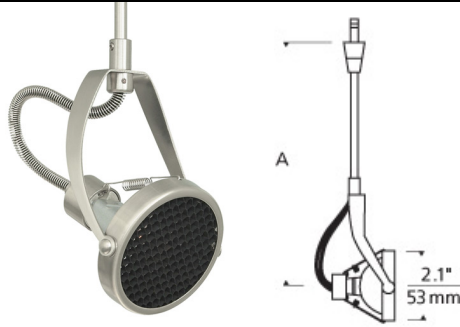

LOW - VOLTAGE HEADS

Sportster Head

DESCRIPTION

Minimal stylish head rotates 360° and pivots 180°. Eggcrate louver included. Low-voltage, MR16 lamp of up to 50 watts (not included).

INSTALLATION

Socket terminates with FreeJack male connector, which may be installed into a system connector. Elements ordered with a system prefix include a connector for that system.

ACCESSORIES & OPTICAL CONTROLS

Eggcrate Louver

WEIGHT

0.94-2.28lb / 0.43-1.03kg ±

straight

with eggcrate louver

ORDERING INFORMATION

| 700 SYSTEM | SS6 | LENGTH (A) | FINISH |
|------------|----------------------|------------|----------------|
| FJ | FREEJACK | 04 4.5" | S SATIN NICKEL |
| MP | MONOPOINT | 06 6" | |
| MO | MONORAIL | 12 12" | |
| MO2 | TWO-CIRCUIT MONORAIL | 18 18" | |
| WMO | WALL MONORAIL | 24 24" | |

Note: MP includes 4" Round Flush Canopy.

TECH LIGHTING®
 7400 Linder Avenue T 847.410.4400
 Skokie, Illinois 60077 F 847.410.4500

Tech Lighting, L.L.C.

700 ____ SS6 ____ ____

FIXTURE TYPE: _____

JOB NAME: _____