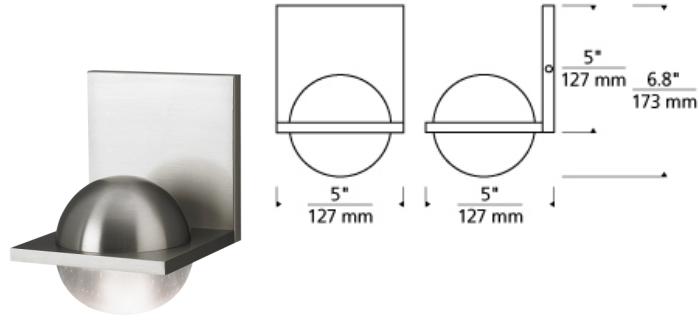

Sphere Wall LED T20

DESCRIPTION

The Sphere wall sconce light from Tech Lighting features a square back-plate that's perfectly contrasted with its spherical glass shade and heat sink. With a wholly modern silhouette design the Sphere Wall is the perfect lighting addition to spaces such as hallways, bathrooms and closets. Though modest in size the Sphere Wall generously provides light in any space with its proprietary warm color dimming LED module. This integrated LED lighting module gradually changes color from 3000K to 2200K as it dims to mimic the soft glow of traditional halogen lamping. Also included in the Sphere family is the Sphere Flush Mount, simply search for the Sphere Wall to find its closest relatives. LED includes 9 watt 500 lumen 90 CRI warm color dimming 3000K-2200K LED module. Dimmable with a standard incandescent dimmer or low-voltage electronic dimmer. Mounts up or down. ADA compliant.

WEIGHT

3-3.5lb / 1.36-1.59kg ±

clear w/
satin nickel

ORDERING INFORMATION

| 700WSSPH COLOR | FINISH | LAMP |
|----------------|----------------|--|
| C CAST CLEAR | S SATIN NICKEL | -LEDWD INTEGRATED LED 90 CRI 3000-2200K 120V |