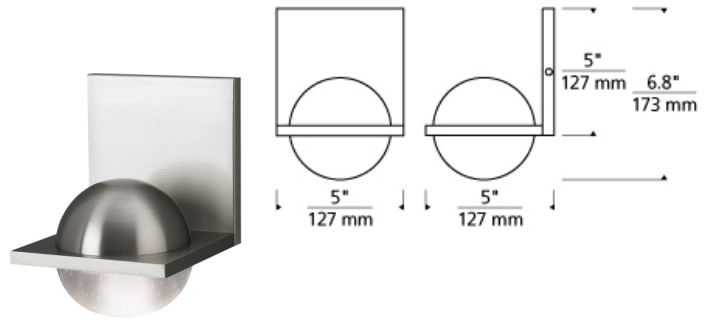

Sphere Wall

LED T20

DESCRIPTION

A square backplate is in perfect contrast to the spherical glass shade and heat sink in the wholly modern silhouette of the Sphere wall sconce light from Tech Lighting. The proprietary warm color dimming LED module gradually changes color from 3000K to 2200K as it dims to mimic the soft glow of traditional halogen lamping. LED includes 9 watt 500 lumen 90 CRI warm color dimming 3000K-2200K LED module. Dimmable with a standard incandescent dimmer or low-voltage electronic dimmer. Mounts up or down. ADA compliant.

WEIGHT

3-3.5lb / 1.36-1.59kg ±

clear w/
satin nickel

ORDERING INFORMATION

| 700WSSPH COLOR | FINISH | LAMP |
|----------------|----------------|--|
| C CAST CLEAR | S SATIN NICKEL | -LEDWD INTEGRATED LED 90 CRI 3000-2200K 120V |