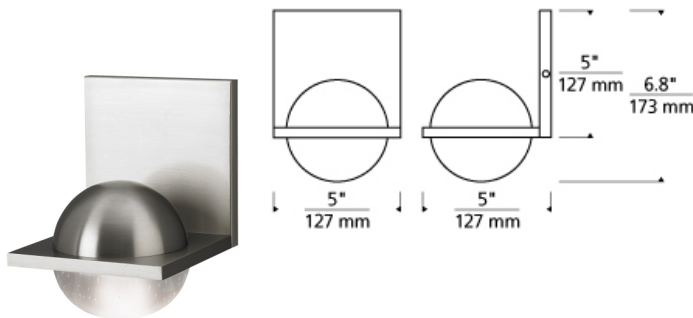

Sphere Wall LED T20

DESCRIPTION

A square backplate is in perfect contrast to the spherical glass shade and heat sink in the wholly modern silhouette of the Sphere wall sconce light from Tech Lighting. The proprietary warm color dimming LED module gradually changes color from 3000K to 2200K as it dims to mimic the soft glow of traditional halogen lamping. LED includes 9 watt 500 lumen 90 CRI warm color dimming 3000K-2200K LED module. Dimmable with a standard incandescent dimmer or low-voltage electronic dimmer. Mounts up or down. ADA compliant.

WEIGHT

3-3.5lb / 1.36-1.59kg ±

clear w/
satin nickel

ORDERING INFORMATION

| 700WSSPH COLOR | FINISH | LAMP |
|----------------|----------------|--|
| C CAST CLEAR | S SATIN NICKEL | -LEDWD INTEGRATED LED 90 CRI 3000-2200K 120V |