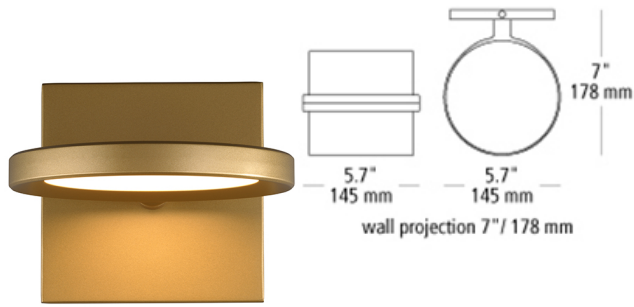

Spectica Wall

LED T20

DESCRIPTION

The Spectica wall sconce by Tech Lighting is an entirely modern take on the traditional wall sconce. This artful and energy-saving piece features a beautiful round light source that provides ample amounts of light onto surfaces below. Modest in size the Spectica wall sconce measures at 5.63â€ in length, 7â€ in width and 5â€ in height it ideal for for bed rooms, hallways and closets. The Spectica wall sconce is one of three in the Spectica Collection, simply search for the Spectica wall sconce to find its closest relatives. A Matte Black or Satin Gold finish further enhance this contemporary piece. The Spectica houses a fully dimmable unidirectional Integrated LED light source. LED includes (1) 9 watt 328 delivered lumens 90 CRI 3000K LED module. Dimmable with a low-voltage electronic dimmer. Can be mounted up or down. 120v or 277v.

WEIGHT

1.5-2lb / 0.68-0.91kg ±

satin gold

matte black

ORDERING INFORMATION

700WSSPCT COLOR	FINISH	LAMP
ACRYLIC	B MATTE BLACK G SATIN GOLD	-LED930 LED 90 CRI 3000K 120V -LED930-277 LED 90 CRI 3000K 277V

TECH LIGHTING®
 7400 Linder Avenue T 847.410.4400
 Skokie, Illinois 60077 F 847.410.4500
Tech Lighting, L.L.C.