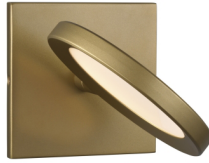

Spectica Wall

LED T20

DESCRIPTION

The Spectica wall sconce by Tech Lighting is an entirely modern take on the traditional wall sconce. This artful and energy-saving piece features a beautiful round light source that provides ample amounts of light onto surfaces below. Modest in size the Spectica wall sconce measures at 5.63â€ in length, 7â€ in width and 5â€ in height it ideal for for bed rooms, hallways and closets. The Spectica wall sconce is one of three in the Spectica Collection, simply search for the Spectica wall sconce to find its closest relatives. A Matte Black or Satin Gold finish further enhance this contemporary piece. The Spectica houses a fully dimmable unidirectional Integrated LED light source. LED includes (1) 9 watt 328 delivered lumens 90 CRI 3000K LED module. Dimmable with a low-voltage electronic dimmer. Can be mounted up or down. 120v or 277v.

WEIGHT

1.5-2lb / 0.68-0.91kg ±

matte black

satin gold

ORDERING INFORMATION

700WSSPCT COLOR

FINISH

LAMP