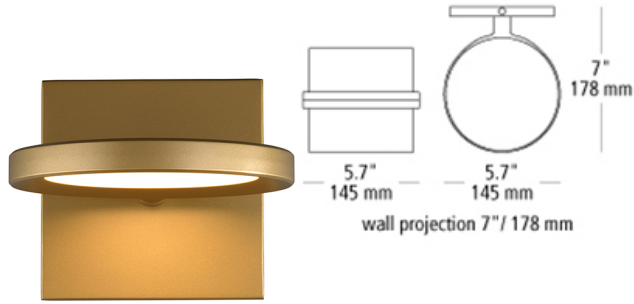

Spectica Wall

LED T20

DESCRIPTION

The Spectica wall sconce by Tech Lighting is an entirely modern take on the traditional wall sconce. This artful and energy-saving piece features a beautiful round light source that provides ample amounts of light onto surfaces below. Modest in size the Spectica wall sconce measures at 5.63" in length, 7" in width and 5" in height it ideal for for bed rooms, hallways and closets. The Spectica wall sconce is one of three in the Spectica Collection, simply search for the Spectica wall sconce to find its closest relatives. A Matte Black or Satin Gold finish further enhance this contemporary piece. The Spectica houses a fully dimmable unidirectional Integrated LED light source. LED includes (1) 9 watt 605.7 total delivered lumens 90 CRI 3000K LED module. Dimmable with a low-voltage electronic dimmer. Can be mounted up or down.

WEIGHT

1.5-2lb / 0.68-0.91kg ±

satin gold

matte black

ORDERING INFORMATION

700WSSPCT COLOR	FINISH	LAMP
ACRYLIC	B MATTE BLACK G SATIN GOLD	-LED930 LED 90 CRI 3000K 120V -LED930-277 LED 90 CRI 3000K 277V

TECH LIGHTING®