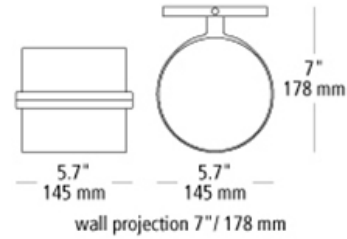

Spectica Wall

LED T20

DESCRIPTION

The Spectica wall sconce by Tech Lighting is an entirely modern take on the traditional wall sconce. This artful and energy-saving piece features a beautiful round light source that provides ample amounts of light onto surfaces below. Modest in size the Spectica wall sconce measures at 5.63â€ in length, 7â€ in width and 5â€ in height it ideal for for bed rooms, hallways and closets. The Spectica wall sconce is one of three in the Spectica Collection, simply search for the Spectica wall sconce to find its closest relatives. A Matte Black or Satin Gold finish further enhance this contemporary piece. The Spectica houses a fully dimmable unidirectional Integrated LED light source. LED includes (1) 9 watt 328 delivered lumens 90 CRI 3000K LED module. Dimmable with a low-voltage electronic dimmer. Can be mounted up or down. 120v or 277v.

WEIGHT

1.5-2lb / 0.68-0.91kg ±

matte black

satin gold

ORDERING INFORMATION

700WSSPCT COLOR

FINISH

LAMP