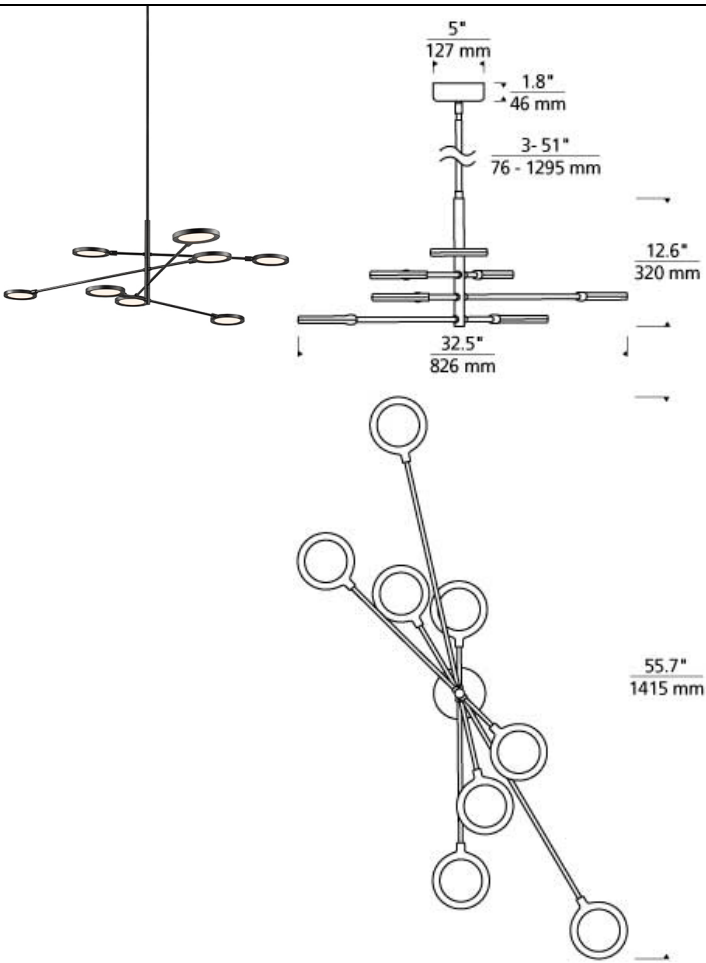

# Specfica Linear LED T20

## DESCRIPTION

The Specfica linear suspension fixture by Tech Lighting is highly modern with its round, flat floating light extensions. This artful and energy-saving piece features a conveniently adjustable look with a swiveling canopy, adjustable arms and rotating head, with a few simple adjustments precise lighting can be achieved in any space. The Specfica linear suspension scales at 55.7" in length, 32.5" in width making for a generous grand scale ideal for dining room settings, kitchens and conference rooms. The Specfica linear suspension is one of three in the Specfica Collection, simply search for the Specfica to find its closest relatives. A Matte Black or Satin Gold finish further enhance this contemporary piece. Includes three 12" stems, two 6" stems and one 3" stem. LED includes (8) 6.3 watt 2459 total delivered lumens 90 CRI 3000K LED module. Dimmable with a low-voltage electronic dimmer. 120v or 277v.

## WEIGHT

10.5-11lb / 4.76-4.99kg ±

matte black

satin gold

## ORDERING INFORMATION

700LSSPCT COLOR	FINISH	LAMP
ACRYLIC	<b>B</b> MATTE BLACK <b>G</b> SATIN GOLD	<b>-LED930</b> LED 90 CRI 3000K 120V <b>-LED930-277</b> LED 90 CRI 3000K 277V

**TECH LIGHTING®**

7400 Linder Avenue  
Skokie, Illinois 60077