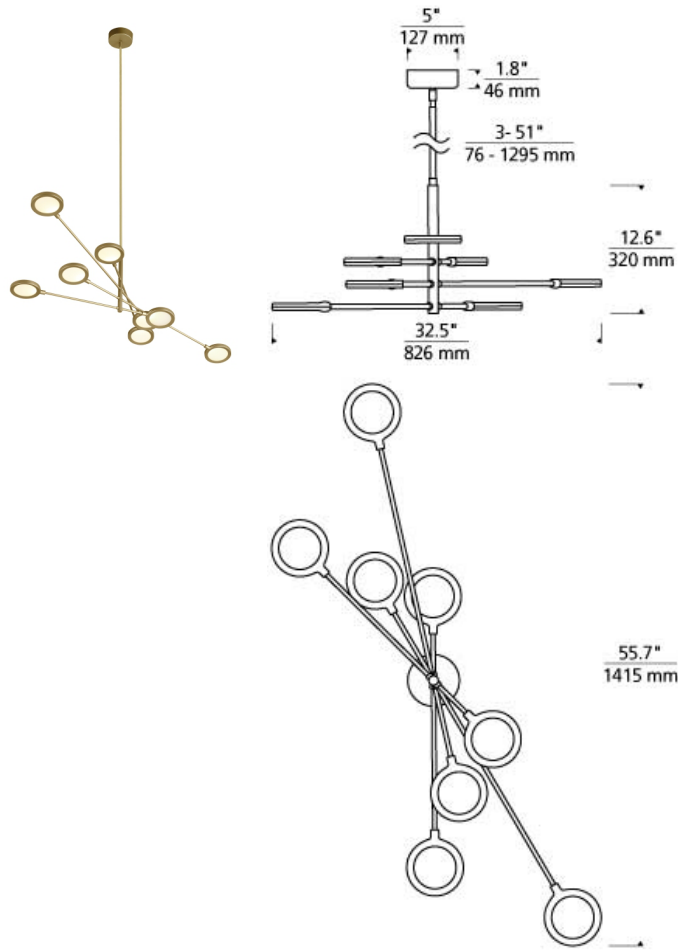

# Spectica Linear

LED T20

## DESCRIPTION

The Spectica linear suspension fixture by Tech Lighting is highly modern with its round, flat floating light extensions. This artful and energy-saving piece features a conveniently adjustable look with a swiveling canopy, adjustable arms and rotating head, with a few simple adjustments precise lighting can be achieved in any space. The Spectica linear suspension scales at 55.7â€³ in length, 32.5â€³ in width making for a generous grand scale ideal for for dining room settings, kitchens and conference rooms. The Spectica linear suspension is one of three in the Spectica Collection, simply search for the Spectica to find its closest relatives. A Matte Black or Satin Gold finish further enhance this contemporary piece. Includes three 12" stems, two 6" stems and one 3" stem. LED includes (8) 6.3 watt 2459 total delivered lumens 90 CRI 3000K LED module. Dimmable with a low-voltage electronic dimmer. 120v or 277v.

## WEIGHT

10.5-11lb / 4.76-4.99kg ±

matte black

matte black

satin gold

satin gold

matte black

satin gold

## ORDERING INFORMATION

700LSSPCT COLOR	FINISH	LAMP
ACRYLIC	<b>B</b> MATTE BLACK <b>G</b> SATIN GOLD	<b>-LED930</b> LED 90 CRI 3000K 120V <b>-LED930-277</b> LED 90 CRI 3000K 277V

**TECH LIGHTING®**

7400 Linder Avenue  
Skokie, Illinois 60077