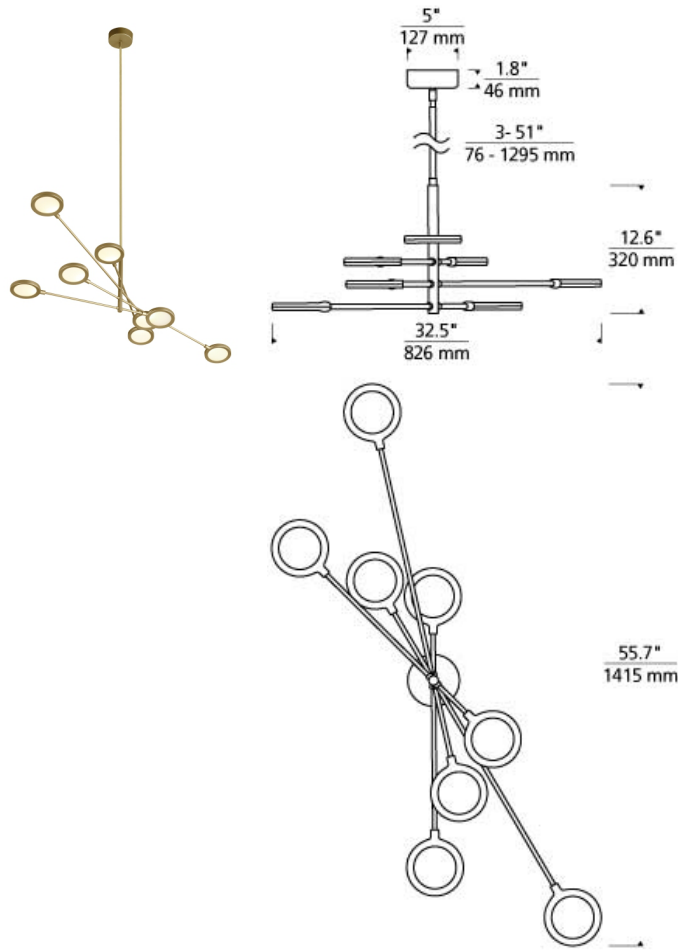

Spectica Linear LED T20

DESCRIPTION

The Spectica linear suspension fixture by Tech Lighting is highly modern with its round, flat floating light extensions. This artful and energy-saving piece features a conveniently adjustable look with a swiveling canopy, adjustable arms and rotating head, with a few simple adjustments precise lighting can be achieved in any space. The Spectica linear suspension scales at 55.7â€³ in length, 32.5â€³ in width making for a generous grand scale ideal for dining room settings, kitchens and conference rooms. The Spectica linear suspension is one of three in the Spectica Collection, simply search for the Spectica to find its closest relatives. A Matte Black or Satin Gold finish further enhance this contemporary piece. Includes three 12" stems, two 6" stems and one 3" stem. LED includes (8) 6.3 watt 2459 total delivered lumens 90 CRI 3000K LED module. Dimmable with a low-voltage electronic dimmer. 120v or 277v.

WEIGHT

10.5-11lb / 4.76-4.99kg ±

matte black

satin gold

ORDERING INFORMATION

| 700LSSPCT COLOR | FINISH | LAMP |
|-----------------|---------------------------------------------|------------------------------------------------------------------------------------------------------|
| ACRYLIC | B MATTE BLACK G SATIN GOLD | -LED930 LED 90 CRI 3000K 120V (T20/T24) -LED930-277 LED 90 CRI 3000K 277V (T20/T24) |

Tech Lighting, L.L.C.

700LS SPCT _____

FIXTURE TYPE: _____

JOB NAME: _____

NOTES: _____