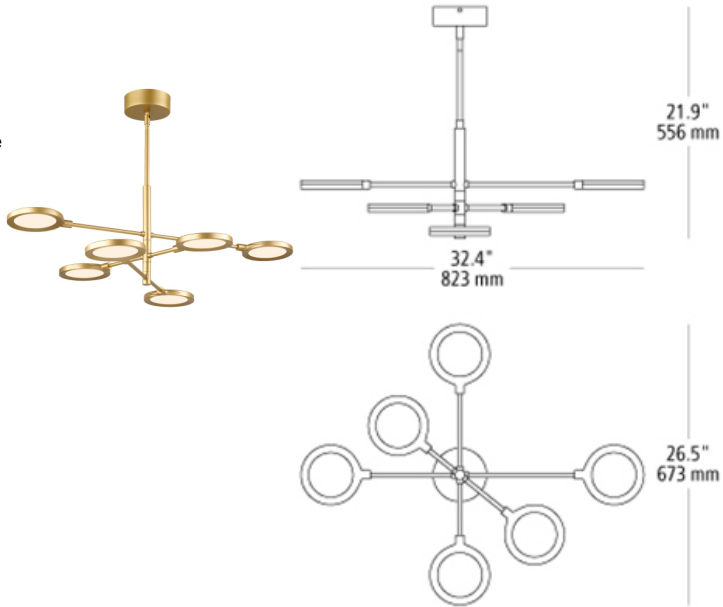

Specitca Chandelier LED T20

DESCRIPTION

The Specitca chandelier by Tech Lighting is an entirely modern take on the traditional chandelier. This artful and energy-saving piece features a conveniently adjustable look with a swiveling canopy, adjustable arms and rotating head, with a few simple adjustments precise lighting can be achieved in any space. The Specitca chandelier scales at 32.4" in length, 26.5" in width and 21.88" in height making for a slightly modest scale ideal for dining room settings, foyers and conference rooms. The Specitca chandelier is one of three in the Specitca Collection, simply search for the Specitca chandelier to find its closets relatives. A Matte Black or Satin Gold finish further enhance this contemporary piece. The Specitca houses a fully dimmable unidirectional Integrated LED light source. Includes three 12" stems, two 6" stems and one 3" stem. LED includes (6) 7.2 watt 1784 total delivered lumens 90 CRI 3000K LED module. Dimmable with a low-voltage electronic dimmer. 120v or 277v.

WEIGHT

7.5-8lb / 3.4-3.63kg ±

satin gold

matte black

ORDERING INFORMATION

700SPCT COLOR

ACRYLIC

FINISH

B MATTE BLACK
G SATIN GOLD

LAMP

-LED930 LED 90 CRI 3000K 120V
-LED930-277 LED 90 CRI 3000K 277V

7400 Linder Avenue
Skokie, Illinois 60077

T 847.410.4400
F 847.410.4500

Tech Lighting, L.L.C.

700 SPCT _____

FIXTURE TYPE: _____