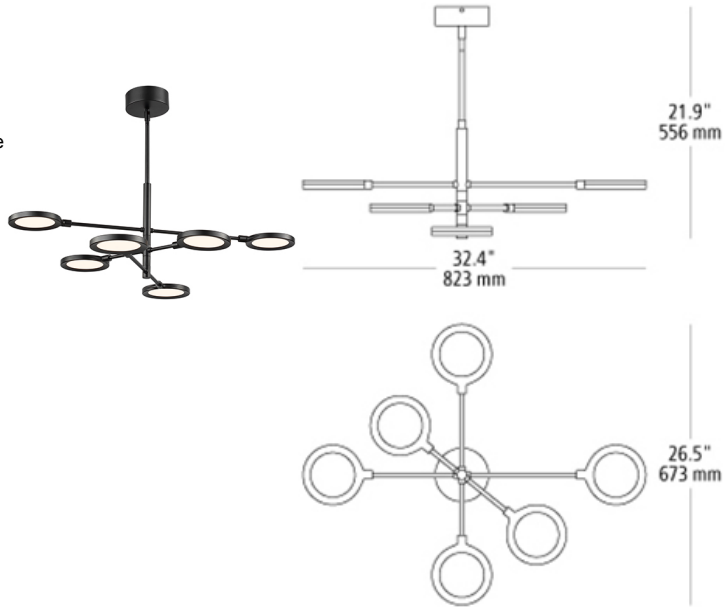

Spectica Chandelier

LED T20

DESCRIPTION

The Spectica chandelier by Tech Lighting is an entirely modern take on the traditional chandelier. This artful and energy-saving piece features a conveniently adjustable look with a swiveling canopy, adjustable arms and rotating head, with a few simple adjustments precise lighting can be achieved in any space. The Spectica chandelier scales at 32.4" in length, 26.5" in width and 21.88" in height making for a slightly modest scale ideal for dining room settings, foyers and conference rooms. The Spectica chandelier is one of three in the Spectica Collection, simply search for the Spectica chandelier to find its closest relatives. A Matte Black or Satin Gold finish further enhance this contemporary piece. The Spectica houses a fully dimmable unidirectional Integrated LED light source. Includes three 12" stems, two 6" stems and one 3" stem. LED includes (6) 7.2 watt 1784 total delivered lumens 90 CRI 3000K LED module. Dimmable with a low-voltage electronic dimmer. 120v or 277v.

WEIGHT

7.5-8lb / 3.4-3.63kg ±

matte black

matte black

satin gold

satin gold

ORDERING INFORMATION

700SPCT COLOR