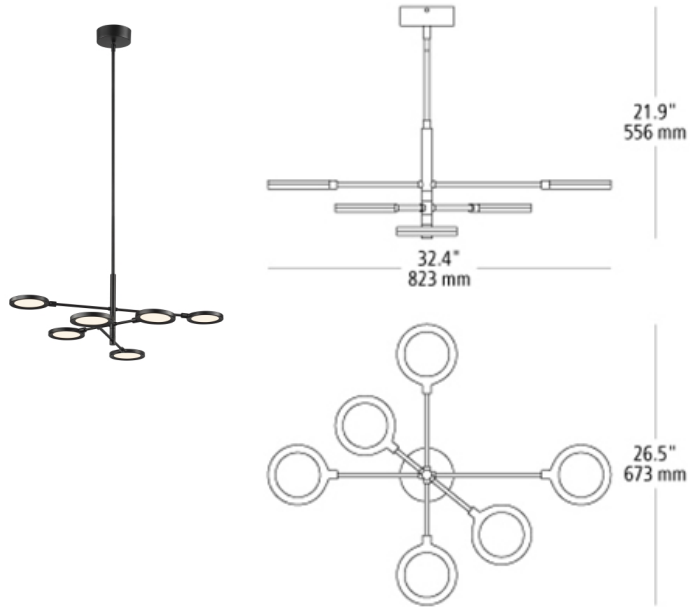

Spectica Chandelier

LED T20

DESCRIPTION

The Spectica chandelier by Tech Lighting is an entirely modern take on the traditional chandelier. This artful and energy-saving piece features a conveniently adjustable look with a swiveling canopy, adjustable arms and rotating head, with a few simple adjustments precise lighting can be achieved in any space. The Spectica chandelier scales at 32.4" in length, 26.5" in width and 21.9" in height making for a slightly modest scale ideal for dining room settings, foyers and conference rooms. The Spectica chandelier is one of three in the Spectica Collection, simply search for the Spectica chandelier to find its closets relatives. A Matte Black or Satin Gold finish further enhance this contemporary piece. The Spectica houses a fully dimmable unidirectional Integrated LED light source. Includes three 12" stems, two 6" stems and one 3" stem. LED includes (6) 7.2 watt 1784 total delivered lumens 90 CRI 3000K LED module. Dimmable with a low-voltage electronic dimmer. 120v or 277v.

WEIGHT

7.5-8lb / 3.4-3.63kg ±

matte black

satin gold

ORDERING INFORMATION

700SPCT COLOR	FINISH	LAMP
ACRYLIC	B MATTE BLACK G SATIN GOLD	-LED930 LED 90 CRI 3000K 120V (T20/T24) -LED930-277 LED 90 CRI 3000K 277V (T20/T24)