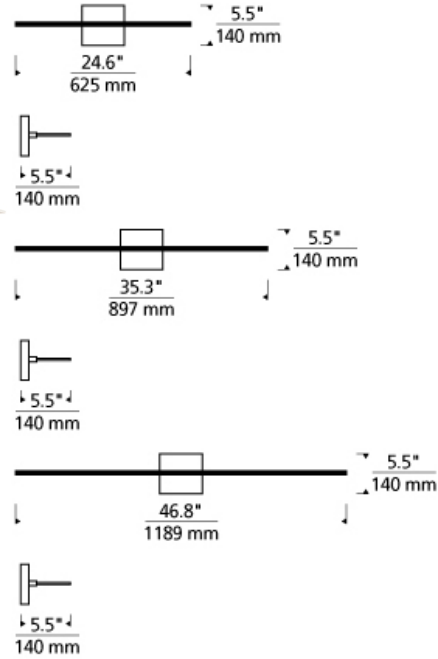

BATH COLLECTION

Span Bath LED T20

DESCRIPTION

The Span wall and bath fixture by Tech Lighting is ultra-thin and ultra-contemporary with its streamlined light bar and minimalist design. This sleek bath bar is made possible through the use of integrated edge-lit LED technology. What appears to be a simple plate of frosted acrylic when off, is magically illuminated across the entire surface once turned on giving the appearance of light coming out of thin air. Each Span bath fixture can be mounted horizontally above a mirror or mounted vertically flanking a mirror as a wall sconce. Three length options allow this bath light to be adapted to powder room lighting as well as master bathroom lighting and each are fully dimmable to help create the desired ambiance in your special space. For a list of compatible dimmers please refer to dimming chart for more information. 2' version includes 26 watt, 1215 delivered lumen. 3' version includes 39 watt, 1820 delivered lumen, 4' version includes 52 watt, 2430 delivered lumen, 3000K LED module. Dimmable with low-voltage electronic dimmer. Mounts horizontally or vertically. Direct or Direct/Indirect (50/50) light distribution options.

WEIGHT

2.93-2.93lb / 1.33-1.33kg ±

chrome

satin nickel

ORDERING INFORMATION

700BCSPAN	SHAPE OR SIZE	LENGTH (A)	FINISH	LAMP
A	DIRECT	2 24"	C CHROME	-LED930 LED 90 CRI 3000K 120V
B	DIRECT/INDIRECT	3 36"	S SATIN NICKEL	-LED930-277 LED 90 CRI 3000K 277V
		4 48"		