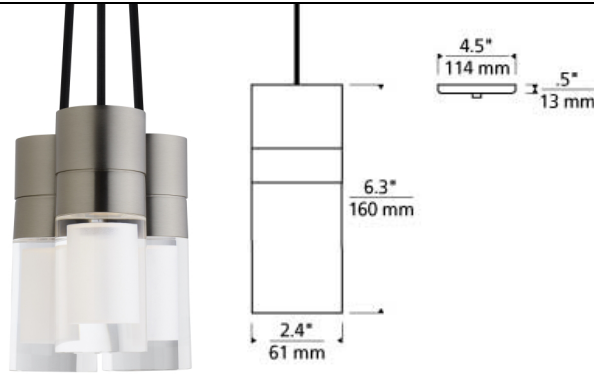

Sopra Pendant LED

DESCRIPTION

The Sopra Pendant light by Tech Lighting features an elegantly crafted sphere of laser etched pure optic crystal that has been shaped into a neat cylinder shade. A cleverly hidden powerful downward-firing LED illuminates the crystal within the minimalist socket and canopy. Further customize the Sopra by choosing from a Satin Nickel or Chrome finish, each finish further enhances the elegance of this unique pendant. Modest in scale the Sopra is ideal for living room lighting, home office lighting and bedroom lighting. Carry the Sopra into other spaces with the Flush Mount fixture also available by Tech Lighting, simply search for the Sopra Pendant to find its closest relatives. The Sopra comes with energy efficient fully dimmable integrated LED lamping. Includes 120v 14.5 watt, 130 delivered lumens, 3000K LED module. Dimmable with low-voltage electronic or triac dimmer. Fixture provided with twelve feet of field cuttable cable.

WEIGHT

2.0-4.5lb / 0.91-2.04kg ±

clear

aged brass

clear 3-light

ORDERING INFORMATION

700	SYSTEM	SPRP	SHAPE OR SIZE	COLOR	FINISH	LAMP	
TD	LINE-VOLTAGE PENDANTS/SUSPENSION	1	1-LITE PENDANT	C CLEAR	B BLACK I BLACK/WHITE	R AGED BRASS B BLACK S SATIN NICKEL	- INTEGRATED LED 90 CRI 2200K 120V (T24) LED922
		3	3-LITE CHANDELIER		U BLUE P COPPER Y GRAY O ORANGE R RED W WHITE		- INTEGRATED LED 90 CRI 3000K 120V (T24) LED930 - INTEGRATED 90 CRI WARM COLOR DIMMING 3000- LEDWD2200K 120V (T24) - LED 90 CRI WARM COLOR DIMMING 3000K-2200K 120V LEDWD