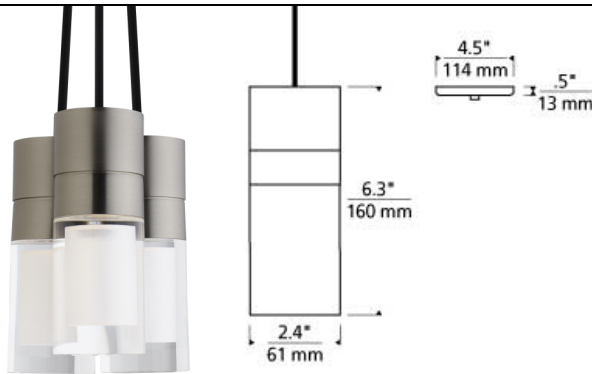

## DESCRIPTION

The Sopra Pendant light by Tech Lighting features an elegantly crafted sphere of laser etched pure optic crystal that has been shaped into a neat cylinder shade. A cleverly hidden powerful downward-firing LED illuminates the crystal within the minimalist socket and canopy. Further customize the Sopra by choosing from a Satin Nickel or Chrome finish, each finish further enhances the elegance of this unique pendant. Modest in scale the Sopra is ideal for living room lighting, home office lighting and bedroom lighting. Carry the Sopra into other spaces with the Flush Mount fixture also available by Tech Lighting, simply search for the Sopra Pendant to find its closest relatives. The Sopra comes with energy efficient fully dimmable integrated LED lamping. Includes 120v 14.5 watt, 130 delivered lumens, 3000K LED module. Dimmable with low-voltage electronic.

## WEIGHT

2.0-4.5lb / 0.91-2.04kg ±

clear

aged brass

clear 3-light