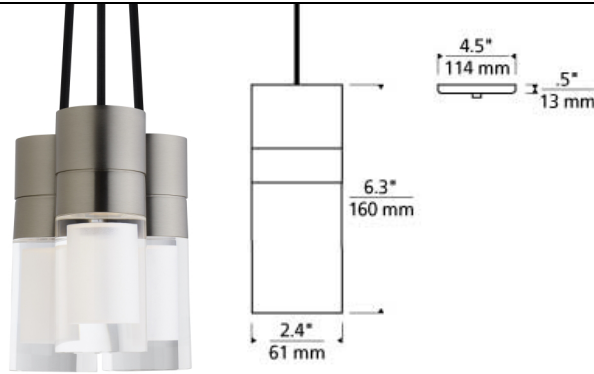

## DESCRIPTION

The Sopra Pendant light by Tech Lighting features an elegantly crafted sphere of laser etched pure optic crystal that has been shaped into a neat cylinder shade. A cleverly hidden powerful downward-firing LED illuminates the crystal within the minimalist socket and canopy. Further customize the Sopra by choosing from a Satin Nickel or Chrome finish, each finish further enhances the elegance of this unique pendant. Modest in scale the Sopra is ideal for living room lighting, home office lighting and bedroom lighting. Carry the Sopra into other spaces with the Flush Mount fixture also available by Tech Lighting, simply search for the Sopra Pendant to find its closest relatives. The Sopra comes with energy efficient fully dimmable integrated LED lamping. Includes 120v 14.5 watt, 130 delivered lumens, 3000K LED module. Dimmable with low-voltage electronic or triac dimmer. Fixture provided with twelve feet of field cuttable cable.

## WEIGHT

2.0-4.5lb / 0.91-2.04kg ±

clear

aged brass

clear 3-light