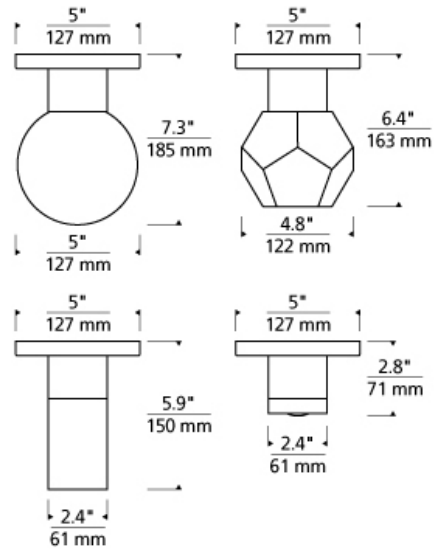

Sopra Ceiling

LED T20

DESCRIPTION

The Sopra ceiling flush mount light by Tech Lighting is unique in that it is highly-customizable with four distinct shade options, each shade options brings character and sophistication to any space. The decorative accessories are illuminated by a downward-firing LED that is hidden within the minimalist socket and canopy. Shade options include a solid pure optic crystal cylinder, the elegant Mina laser-etched crystal sphere, a faceted diamond-like crystal sphere, and a carefully detailed metal optic ring. Further customize the Sopra by choosing from Satin Nickel or Chrome finish options. With a modest scale the Sopra is ideal for living room lighting, home office lighting and bedroom lighting. The Sopra comes with an energy efficient integrated LED lamp, this lamp option is fully dimmable to create the desired ambiance in your any space. Includes 120V 14.5 watt, 172 delivered lumens, 3000K LED module. Dimmable with low-voltage electronic or triac dimmer.

INSTALLATION

This product can mount to either a 4" square electrical box with round plaster ring or an octagonal electrical box (not included).

WEIGHT

2-6.5lb / 0.91-2.95kg ±

cylinder crystal chrome faceted crystal chrome mina crystal chrome metal optic ring chrome cylinder crystal satin nickel faceted crystal satin nickel mina crystal satin nickel metal optic ring satin nickel

ORDERING INFORMATION

700FMSPR	SHAPE OR SIZE	FINISH	LAMP
CC	CYLINDER CYRSTAL	C CHROME	-LED930
FC	FACETED CRYSTAL	S SATIN NICKEL	-LED930 LED 90 CRI 3000K 120V
TR	METAL OPTIC RING		
MC	MINA CRYSTAL		

700FM SPR _____