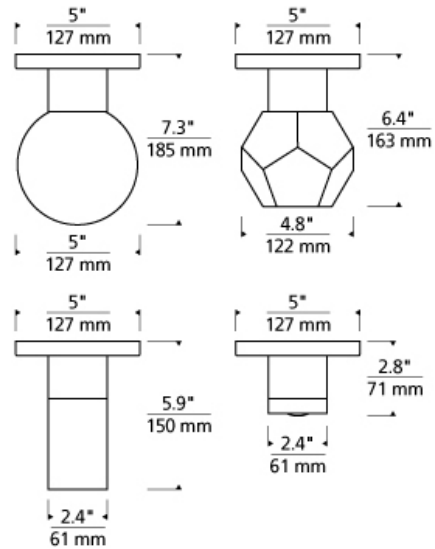

Sopra Ceiling

LED T20

DESCRIPTION

The Sopra ceiling flush mount light by Tech Lighting is unique in that it is highly-customizable with four distinct shade options, each shade options brings character and sophistication to any space. The decorative accessories are illuminated by a downward-firing LED that is hidden within the minimalist socket and canopy. Shade options include a solid pure optic crystal cylinder, the elegant Mina laser-etched crystal sphere, a faceted diamond-like crystal sphere, and a carefully detailed metal optic ring. Further customize the Sopra by choosing from Satin Nickel or Chrome finish options. With a modest scale the Sopra is ideal for living room lighting, home office lighting and bedroom lighting. The Sopra comes with an energy efficient integrated LED lamp, this lamp option is fully dimmable to create the desired ambiance in your any space. Includes 120V 14.5 watt, 172 delivered lumens, 3000K LED module. Dimmable with low-voltage electronic or triac dimmer.

INSTALLATION

This product can mount to either a 4" square electrical box with round plaster ring or an octagonal electrical box (not included).

WEIGHT

2-6.5lb / 0.91-2.95kg ±

cylinder crystal chrome

faceted crystal chrome

mina crystal chrome

metal optic ring chrome

cylinder crystal satin nickel

faceted crystal satin nickel

mina crystal satin nickel

metal optic ring satin nickel

ORDERING INFORMATION

700FMSPR SHAPE OR SIZE