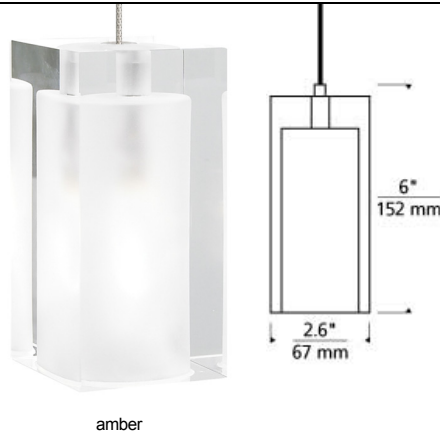

LOW - VOLTAGE PENDANTS

Solitude Pendant LED SORAA T20

DESCRIPTION

The Solitude pendant light by Tech Lighting features clean sleek lines with its classic geometric rectangular design. This perfectly shaped pendant is made of pressed glass and makes a simple, yet modern statement in any space. The Solitude pendant is available in Amber and Frost along with three on-trend modern hardware finishes for further customization. With its modest size scaling at 6" long and 2.6" in diameter the Solitude is ideal for dining room lighting, kitchen island task lighting and home office lighting. Your choice of fully dimmable halogen or LED lamping ships with the Solitude saving you time and money. Pair the Solitude pendant with the Monorail system by Tech Lighting for greater design customization. Includes low-voltage, 35 watt halogen bi-pin lamp or 8 watt, 300 delivered lumen, 3000K, replaceable SORAA® LED module and six feet of field-cutttable suspension cable. Dimmable with low-voltage electronic or magnetic dimmer (based on transformer). Works with SORAA.

INSTALLATION

Socket terminates with FreeJack male connector, which may be installed into a system connector. Elements ordered with a system prefix include a connector for that system.

ACCESSORIES & OPTICAL CONTROLS

SORAA® LED Bi-Pin Replacement Pendant Module, Swag Hook

WEIGHT

2.5lb / 1.13kg ±

frost

ORDERING INFORMATION

700	SYSTEM	SLD	COLOR	FINISH	LAMP
FJ	FREEJACK		F FROST	R AGED BRASS	12 VOLT HALOGEN (T20)
MP	MONOPOINT			Z ANTIQUE BRONZE	-LEDS930 12 VOLT LED 90 CRI 3000K (T20/T24)
MO	MONORAIL			C CHROME	-24 24 VOLT HALOGEN
MO2	TWO-CIRCUIT MONORAIL			S SATIN NICKEL	

Note: MP includes 4" Round Flush Canopy. Note: MP includes 4 Round Flush Canopy.

When installing LED option on MO2 only magnetic transformers may be used.

Chrome not offered on Monorail & Two~Circuit Monorail.