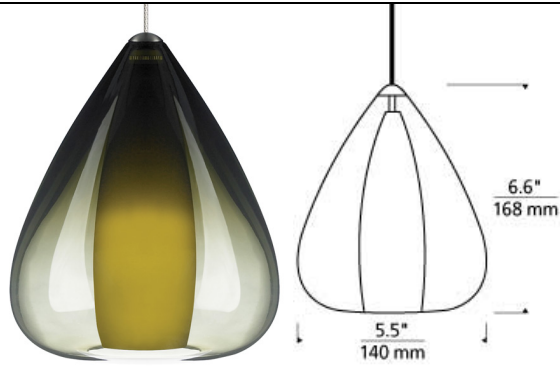

# LOW - VOLTAGE PENDANTS

## Soleil Pendant T20

### DESCRIPTION

The Soleil is visually captivating with its smooth contours and clean white anchoring glass diffuser. This large Venetian teardrop-shaped pendant surrounds the white case glass that is central to its unique design. The elegant design of the Soleil is further enhanced when you select one of two modern colors and one of four on-trend hardware finishes. Scaling at 6.6" long and 5.5" in diameter the Soleil is ideal for dining room lighting, kitchen island task lighting and home office lighting. Your choice of halogen lamping ships with the Soleil, either lamping option is fully dimmable to create to desired ambiance in your special space. Amber, Havana Brown, and Olive Green are diffused by a matching colored inner glass. Smoke is diffused by white inner glass. Includes low-voltage, 35 watt halogen bi-pin lamp and six feet of field-cutable suspension cable.