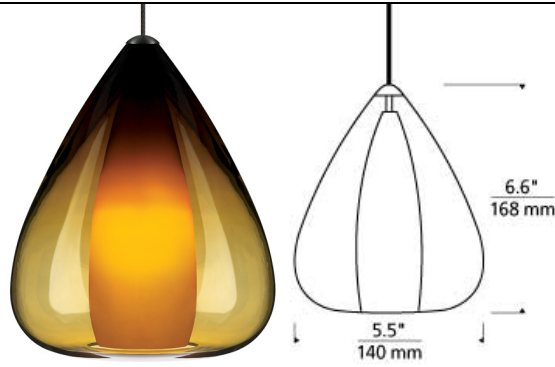

LOW - VOLTAGE PENDANTS

Soleil Pendant T20

DESCRIPTION

The Soleil is visually captivating with its smooth contours and clean white anchoring glass diffuser. This large Venetian teardrop-shaped pendant surrounds the white case glass that is central to its unique design. The elegant design of the Soleil is further enhanced when you select one of two modern colors and one of four on-trend hardware finishes. Scaling at 6.6" long and 5.5" in diameter the Soleil is ideal for dining room lighting, kitchen island task lighting and home office lighting. Your choice of halogen lamping ships with the Soleil, either lamping option is fully dimmable to create to desired ambiance in your special space. Amber, Havana Brown, and Olive Green are diffused by a matching colored inner glass. Smoke is diffused by white inner glass. Includes low-voltage, 35 watt halogen bi-pin lamp and six feet of field-cutable suspension cable.

havana brown

INSTALLATION

Socket terminates with FreeJack male connector, which may be installed into a system connector. Elements ordered with a system prefix include a connector for that system.

ACCESSORIES & OPTICAL CONTROLS