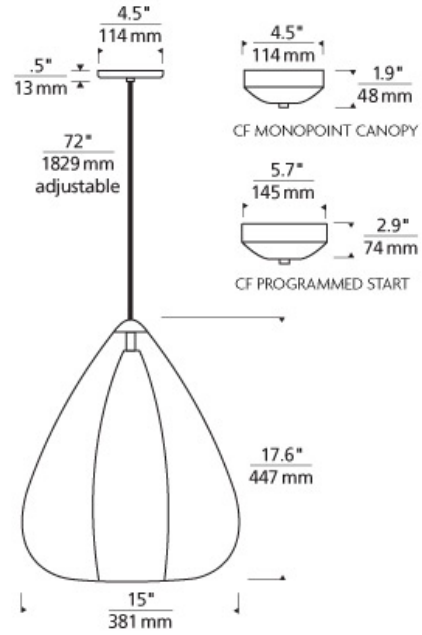

LINE - VOLTAGE PENDANTS / SUSPENSION

Soleil Grande Pendant

DESCRIPTION

Venetian, teardrop-shaped transparent glass. Inner white case glass helps diffuse the light. Black, satin nickel, and white finish options come with a satin nickel cap and clear cable; antique bronze finish with an antique bronze cap and brown cable. Includes 120 volt, 75 watt or equivalent medium base A19 lamp or 32 watt GX24Q-3 base triple tube compact fluorescent lamp (electronic ballast included). May also be lamped with GX24Q-3 base 26 watt triple tube compact fluorescent lamp (not included). Fixture is provided with twelve feet of field-cuttable cable. Incandescent version dimmable with standard incandescent dimmer.

INSTALLATION

This product can mount to either a 4" square electrical box with round plaster ring or an octagon electrical box.

WEIGHT

12.05lb / 5.47kg ±

brown

clear

smoke

ORDERING INFORMATION