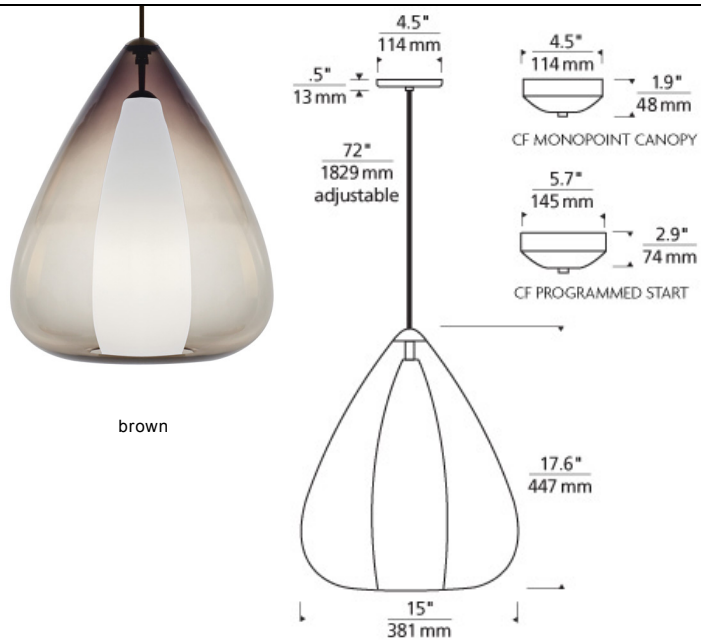

LINE - VOLTAGE PENDANTS / SUSPENSION

Soleil Grande Pendant

DESCRIPTION

The Soleil Grande is visually captivating with its smooth contours and clean white anchoring glass diffuser. This large venetian teardrop-shaped pendant surrounds the white case glass that is central to its unique design. The elegant design of the Soleil Grande is further enhanced when you select one of two modern colors and one of four on-trend hardware finishes. Scaling at 17.6" long and 15" in diameter the Soleil Grande is ideal for dining room lighting, family room lighting and home office lighting. Your choice of standard incandescent or long-lasting LED ships with the Soleil Grande, both lamping options are fully dimmable to create to desired ambiance in your special space. Black, satin nickel, and white finish options come with a satin nickel cap and clear cable; antique bronze finish with an antique bronze cap and brown cable. Includes 120 volt, 75 watt or equivalent medium base A19 lamp or 32 watt GX24Q-3 base triple tube compact fluorescent lamp (electronic ballast included). May also be lamped with GX24Q-3 base 26 watt triple tube compact fluorescent lamp (not included). Fixture is provided with twelve feet of field-cuttable cable. Incandescent version dimmable with standard incandescent dimmer.

INSTALLATION

This product can mount to either a 4" square electrical box with round plaster ring or an octagon electrical box.

WEIGHT

12.05lb / 5.47kg ±

clear

smoke

brown

ORDERING INFORMATION

700 SYSTEM	SOLGP	COLOR	FINISH	LAMP
TD	LINE-VOLTAGE PENDANTS/SUSPENSION	C CLEAR K SMOKE	Z ANTIQUE BRONZE B BLACK S SATIN NICKEL W WHITE	INCANDESCENT 120V -LED927 A21 LED 90 CRI 2700K 120V

Tech Lighting, L.L.C.