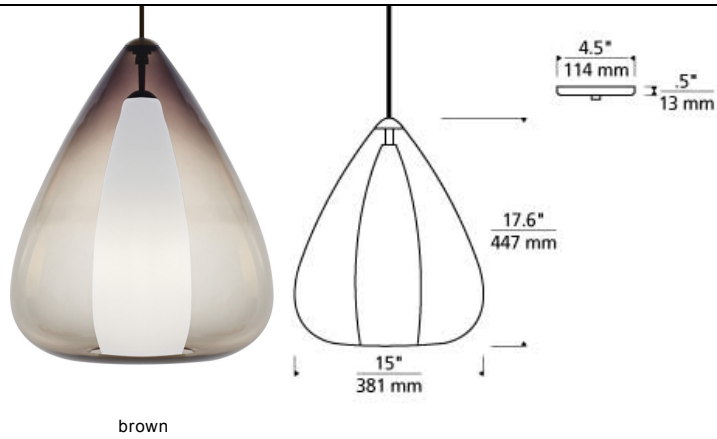

LINE - VOLTAGE PENDANTS / SUSPENSION

Soleil Grande Pendant

DESCRIPTION

The Soleil Grande is visually captivating with its smooth contours and clean white anchoring glass diffuser. This large Venetian teardrop-shaped pendant surrounds the white case glass that is central to its unique design. The elegant design of the Soleil Grande is further enhanced when you select one of two modern colors and one of four on-trend hardware finishes. Scaling at 17.6" long and 15" in diameter the Soleil Grande is ideal for dining room lighting, family room lighting and home office lighting. Available lamping options include energy efficient LED or no-lamp, leaving you the option to light this fixture with your preferred lamping. Black, satin nickel, and white finish options come with a satin nickel cap and clear cable. antique bronze finish with an antique bronze cap and brown cable. Rated for (1) 75 watt max E26 medium base lamp (Lamp Not Included). LED includes 120 v.p.t 19 watt, 1680 delivered lumens, 2700K, medium base LED A21 lamp/ Dimmable with LED compatible dimmer. Fixture is provided with twelve feet of field-cutttable cable. Incandescent version dimmable with standard incandescent dimmer.

brown

INSTALLATION

This product can mount to either a 4" square electrical box with round plaster ring or an octagon electrical box.

WEIGHT

12-12.5lb / 5.44-5.67kg ±

clear

smoke

ORDERING INFORMATION