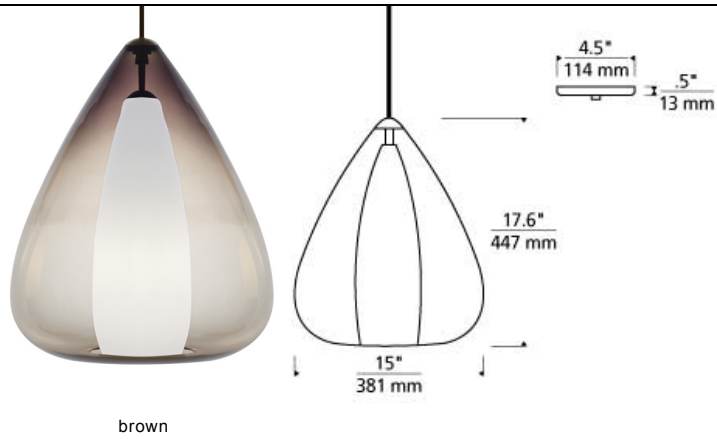

LINE - VOLTAGE PENDANTS / SUSPENSION

Soleil Grande Pendant

DESCRIPTION

The Soleil Grande is visually captivating with its smooth contours and clean white anchoring glass diffuser. This large Venetian teardrop-shaped pendant surrounds the white case glass that is central to its unique design. The elegant design of the Soleil Grande is further enhanced when you select one of two modern colors and one of four on-trend hardware finishes. Scaling at 17.6" long and 15" in diameter the Soleil Grande is ideal for dining room lighting, family room lighting and home office lighting. Available lamping options include energy efficient LED or no-lamp, leaving you the option to light this fixture with your preferred lamping. Black, satin nickel, and white finish options come with a satin nickel cap and clear cable. antique bronze finish with an antique bronze cap and brown cable. Rated for (1) 75 watt max E26 medium base lamp (Lamp Not Included). LED includes 120 v.p.t 19 watt, 1680 delivered lumens, 2700K, medium base LED A21 lamp/ Dimmable with LED compatible dimmer. Fixture is provided with twelve feet of field-cuttable cable. Incandescent version dimmable with standard incandescent dimmer.

INSTALLATION

This product can mount to either a 4" square electrical box with round plaster ring or an octagon electrical box.

WEIGHT

12-12.5lb / 5.44-5.67kg ±

ORDERING INFORMATION

700 SYSTEM	SOLGP	COLOR	FINISH	LAMP
TD	LINE-VOLTAGE PENDANTS/SUSPENSION	C CLEAR K SMOKE	Z ANTIQUE BRONZE B BLACK S SATIN NICKEL W WHITE	NO LAMP -LED927 A21 LED 90 CRI 2700K 120V (T20/T24)