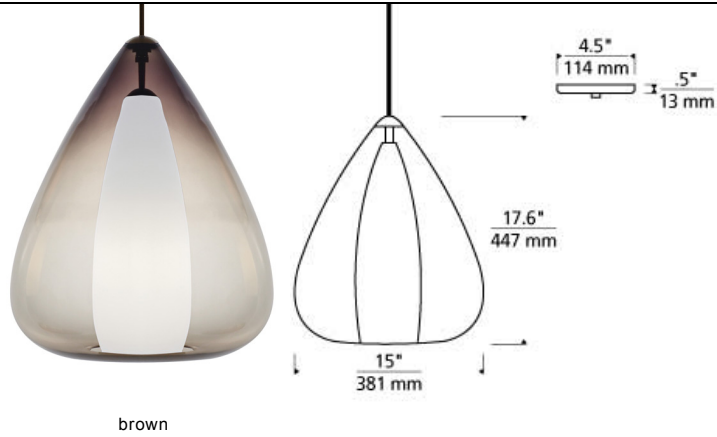

LINE - VOLTAGE PENDANTS / SUSPENSION

Soleil Grande Pendant T20

DESCRIPTION

The Soleil Grande is visually captivating with its smooth contours and clean white anchoring glass diffuser. This large Venetian teardrop-shaped pendant surrounds the white case glass that is central to its unique design. The elegant design of the Soleil Grande is further enhanced when you select one of two modern colors and one of four on-trend hardware finishes. Scaling at 17.6" long and 15" in diameter the Soleil Grande is ideal for dining room lighting, family room lighting and home office lighting. Available lamping options include energy efficient LED or no-lamp, leaving you the option to light this fixture with your preferred lamping. Antique bronze finish come with an antique bronze cap and brown cable. Rated for (1) 75 watt max E26 medium base lamp (Lamp Not Included). LED includes 120 volt 19 watt, 1680 delivered lumens, 2700K, medium base LED A21 lamp. Dimmable with LED compatible dimmer. Fixture is provided with twelve feet of field-cuttable cable.

brown

INSTALLATION

This product can mount to either a 4" square electrical box with round plaster ring or an octagon electrical box.

WEIGHT

12-12.5lb / 5.44-5.67kg ±

clear

smoke

ORDERING INFORMATION