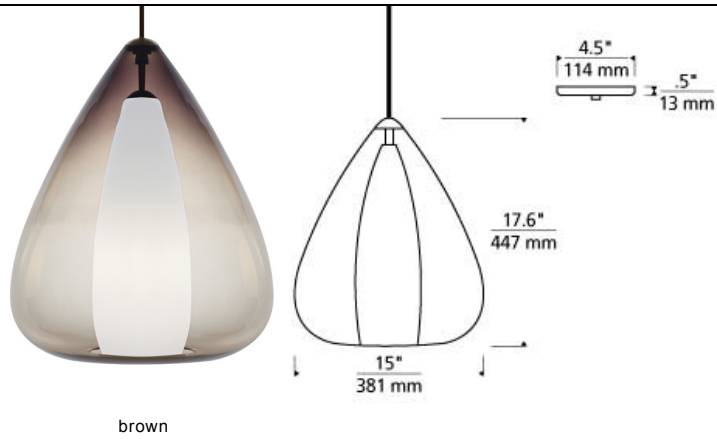

## Soleil Grande Pendant T20

### DESCRIPTION

The Soleil Grande is visually captivating with its smooth contours and clean white anchoring glass diffuser. This large Venetian teardrop-shaped pendant surrounds the white case glass that is central to its unique design. The elegant design of the Soleil Grande is further enhanced when you select one of two modern colors and one of four on-trend hardware finishes. Scaling at 17.6" long and 15" in diameter the Soleil Grande is ideal for dining room lighting, family room lighting and home office lighting. Available lamping options include energy efficient LED or no-lamp, leaving you the option to light this fixture with your preferred lamping. Black, satin nickel, and white finish options come with a satin nickel cap and clear cable. Antique bronze finish come with an antique bronze cap and brown cable. Rated for (1) 75 watt max E26 medium base lamp (Lamp Not Included). LED includes 120 volt 19 watt, 1680 delivered lumens, 2700K, medium base LED A21 lamp. Dimmable with LED compatible dimmer. Fixture is provided with twelve feet of field-cuttable cable.