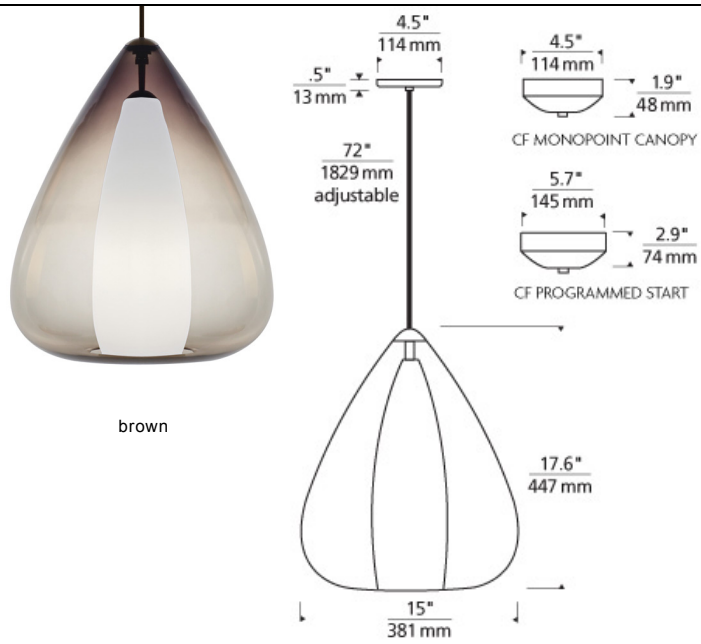

LINE - VOLTAGE PENDANTS / SUSPENSION

Soleil Grande Pendant

DESCRIPTION

Venetian, teardrop-shaped transparent glass. Inner white case glass helps diffuse the light. Black, satin nickel, and white finish options come with a satin nickel cap and clear cable; antique bronze finish with an antique bronze cap and brown cable. Includes 120 volt, 75 watt or equivalent medium base A19 lamp or 32 watt GX24Q-3 base triple tube compact fluorescent lamp (electronic ballast included). May also be lamped with GX24Q-3 base 26 watt triple tube compact fluorescent lamp (not included). Fixture is provided with twelve feet of field-cuttable cable. Incandescent version dimmable with standard incandescent dimmer.

INSTALLATION

This product can mount to either a 4" square electrical box with round plaster ring or an octagon electrical box.

WEIGHT

12.05lb / 5.47kg ±

brown

ORDERING INFORMATION

700 SYSTEM SOLGP

COLOR	FINISH	LAMP
C CLEAR	Z ANTIQUE BRONZE	INCANDESCENT 120V
K SMOKE	B BLACK	
	S SATIN NICKEL	
	W WHITE	

TD LINE-VOLTAGE PENDANTS/SUSPENSION

TECH LIGHTING®

7400 Linder Avenue
Skokie, Illinois 60077

T 847.410.4400
F 847.410.4500

Tech Lighting, L.L.C.

700 ____ SOLGP _____

FIXTURE TYPE: _____

JOB NAME: _____

NOTES: _____

_____

_____

©2017 Tech Lighting, L.L.C. All Rights Reserved. The "Tech Lighting" graphic is a registered trademark of Tech Lighting, L.L.C. Tech Lighting reserves the right to change specifications for product improvements without notification.