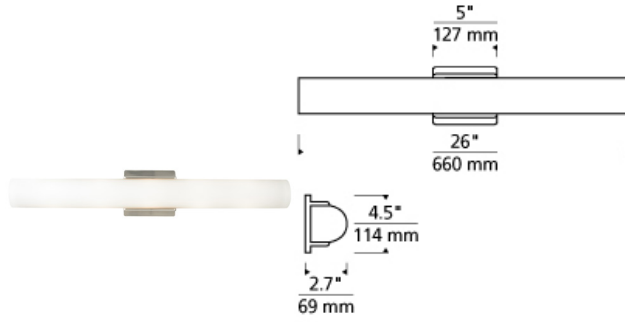

BATH COLLECTION

Solace Bath

FL ADA T20

DESCRIPTION

The Solace bath bar light by Tech Lighting seems to float as it features a clean frosted shade that rests on a minimal metal base. The sleek plate of glass floats in front of a special co-extruded remote phosphor LED channel providing a flawless, even illumination. Scaling at 4.5â€ in length and 26â€ in width, the Solace bath light is ideal for powder room lighting as well as master bathroom lighting providing general illumination as well as ambient light. The Solace bath is fully dimmable with your choice of integrated LED or incandescent lamping allowing you the ability to create your desired ambiance. The Solace bath comes in three sleek modern finishes, Antique Bronze, Chrome and Satin Nickel, all finishes further enhance this sophisticated linear bath bar. May be mounted vertically or horizontally. Incandescent includes five 120 volt 40 watt G9 base halogen lamps; fluorescent includes two 24 watt T5 high output linear fluorescent lamps and electronic ballast. Incandescent version dimmable with standard incandescent dimmer. ADA compliant.

white

INSTALLATION

This product can mount to either a 4" square electrical box with round plaster ring or an octagonal electrical box. May also be mounted vertically. For wall mount use only.

WEIGHT

7-7.5lb / 3.18-3.4kg ±

white

ORDERING INFORMATION

700BCSLC26W COLOR	FINISH	LAMP
WHITE	Z ANTIQUE BRONZE C CHROME S SATIN NICKEL	INCANDESCENT 120V (T20) -CF FLUORESCENT 120V -CF277 FLUORESCENT 277V

TECH LIGHTING®

7400 Linder Avenue
Skokie, Illinois 60077

T 847.410.4400
F 847.410.4500

Tech Lighting, L.L.C.

700BCSLC26W _____

FIXTURE TYPE: _____

JOB NAME: _____

NOTES: _____

_____

_____

©2018 Tech Lighting, L.L.C. All Rights Reserved. The "Tech Lighting" graphic is a registered trademark of Tech Lighting, L.L.C. Tech Lighting reserves the right to change specifications for product improvements without notification.