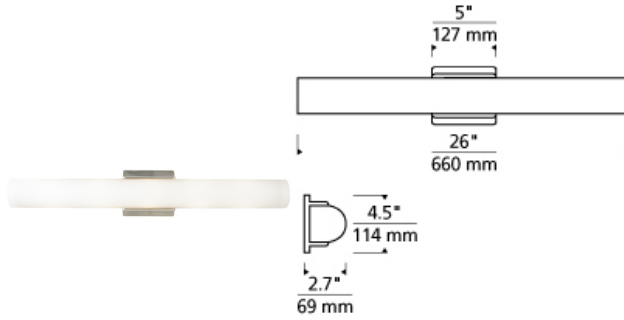

Solace Bath

DESCRIPTION

The Solace bath bar light by Tech Lighting seems to float as it features a clean frosted shade that rests on a minimal metal base. The sleek plate of glass floats in front of a special co-extruded remote phosphor LED channel providing a flawless, even illumination. Scaling at 4.5â€ in length and 26â€ in width, the Solace bath light is ideal for powder room lighting as well as master bathroom lighting providing general illumination as well as ambient light. The Solace bath is fully dimmable with your choice of integrated LED or incandescent lamping allowing you the ability to create your desired ambiance. The Solace bath bar comes in three sleek modern finishes, Antique Bronze, Chrome and Satin Nickel, all finishes further enhance this sophisticated linear bath bar. May be mounted vertically or horizontally. Incandescent includes five 120 volt 40 watt G9 base halogen lamps; fluorescent includes two 24 watt T5 high output linear fluorescent lamps and electronic ballast. Incandescent version dimmable with standard incandescent dimmer. ADA compliant.

white

INSTALLATION

This product can mount to either a 4" square electrical box with round plaster ring or an octagonal electrical box. May also be mounted vertically. For wall mount use only.

WEIGHT

7-7.5lb / 3.18-3.4kg ±

white

ORDERING INFORMATION

700BCSLC26W COLOR	FINISH	LAMP
WHITE	Z ANTIQUE BRONZE C CHROME S SATIN NICKEL	INCANDESCENT 120V (T20) -CF FLUORESCENT 120V -CF277 FLUORESCENT 277V

700BCSLC26W _____

FIXTURE TYPE: _____