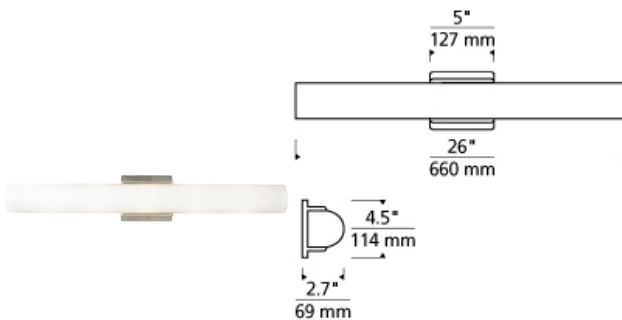

BATH COLLECTION

Solace Bath

DESCRIPTION

Clean frosted glass on a minimal metal base. Provides task and ambient light. May be mounted vertically or horizontally. Incandescent includes five 120 volt 40 watt G9 base halogen lamps; fluorescent includes two 24 watt T5 high output linear fluorescent lamps and electronic ballast. Incandescent version dimmable with standard incandescent dimmer. ADA compliant.

INSTALLATION

This product can mount to either a 4" square electrical box with round plaster ring or an octagonal electrical box. May also be mounted vertically. For wall mount use only.

WEIGHT

7-7.5lb / 3.18-3.4kg ±

white

white

ORDERING INFORMATION

700BCSLC26W COLOR	FINISH	LAMP
WHITE	Z ANTIQUE BRONZE C CHROME S SATIN NICKEL	INCANDESCENT 120V (T20) -CF FLUORESCENT 120V -CF277 FLUORESCENT 277V

TECH LIGHTING®
 7400 Linder Avenue T 847.410.4400
 Skokie, Illinois 60077 F 847.410.4500
Tech Lighting, L.L.C.