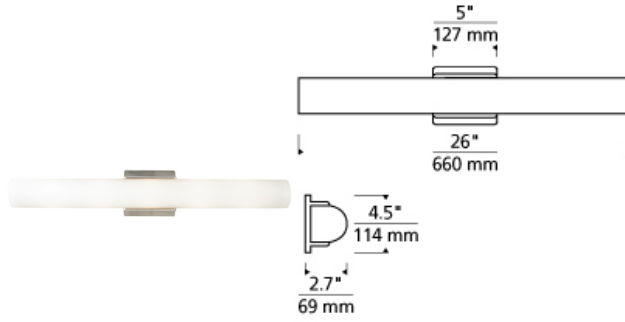

BATH COLLECTION

Solace Bath

FL ADA T20

DESCRIPTION

The Solace bath bar light by Tech Lighting seems to float as it features a clean frosted shade that rests on a minimal metal base. The sleek plate of glass floats in front of a special co-extruded remote phosphor LED channel providing a flawless, even illumination. Scaling at 4.5ft in length and 26in in width, the Solace bath light is ideal for powder room lighting as well as master bathroom lighting providing general illumination as well as ambient light. The Solace bath is fully dimmable with your choice of integrated LED or incandescent lamping allowing you the ability to create your desired ambiance. The Solace bath comes in three sleek modern finishes, Antique Bronze, Chrome and Satin Nickel, all finishes further enhance this sophisticated linear bath bar. May be mounted vertically or horizontally. Incandescent includes five 120 volt 40 watt G9 base halogen lamps; fluorescent includes two 24 watt T5 high output linear fluorescent lamps and electronic ballast. Incandescent version dimmable with standard incandescent dimmer. ADA compliant.

white

INSTALLATION

This product can mount to either a 4" square electrical box with round plaster ring or an octagonal electrical box. May also be mounted vertically. For wall mount use only.

WEIGHT

7-7.5lb / 3.18-3.4kg ±

white

ORDERING INFORMATION

700BCSLC26W COLOR	FINISH	LAMP
WHITE	Z ANTIQUE BRONZE C CHROME S SATIN NICKEL	INCANDESCENT 120V (T20) -CF FLUORESCENT 120V -CF277 FLUORESCENT 277V

TECH LIGHTING®

7400 Linder Avenue
Skokie, Illinois 60077