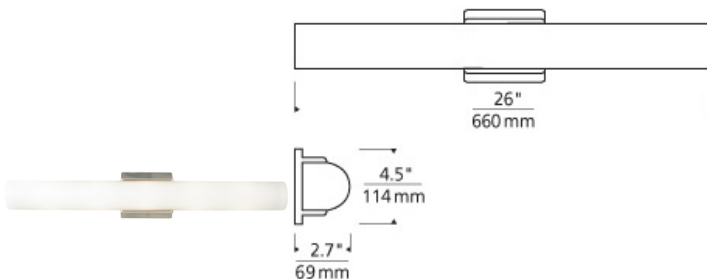

BATH COLLECTION

Solace Bath

DESCRIPTION

Clean frosted glass on a minimal metal base. Provides task and ambient light. May be mounted vertically or horizontally. Incandescent includes five 120 volt 40 watt G9 base halogen lamps; fluorescent includes two 24 watt T5 high output linear fluorescent lamps and electronic ballast. Incandescent version dimmable with standard incandescent dimmer. ADA compliant.

INSTALLATION

This product can mount to either a 4" square electrical box with round plaster ring or an octagonal electrical box. May also be mounted vertically. For wall mount use only.

WEIGHT

7.84lb / 3.56kg ±

white

white

ORDERING INFORMATION

700BCSLC26W COLOR	FINISH	LAMP
WHITE	Z ANTIQUE BRONZE C CHROME S SATIN NICKEL	INCANDESCENT 120V -CF FLUORESCENT 120V -CF277 FLUORESCENT 277V

700BCSLC26W _____

FIXTURE TYPE: _____