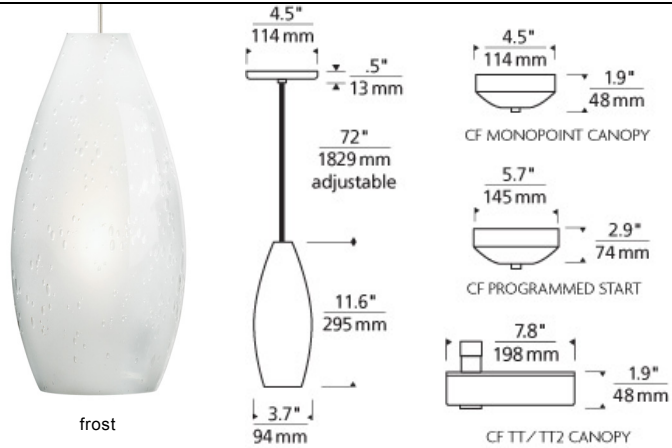

LINE - VOLTAGE PENDANTS / SUSPENSION

Soda Pendant

DESCRIPTION

Sleek glass shade infused with bubbles, suspended from a round canopy. Black, satin nickel, and white canopy options highlighted with clear cable; antique bronze highlighted with brown cable. Includes 120 volt, 75 watt or equivalent A19 medium base lamp. LED includes 9.5 watt 800 delivered lumen 2700K medium base LED A19 lamp. Fixture is provided with six feet of field-cuttable cable. Incandescent version dimmable with standard incandescent dimmer.

INSTALLATION

This product can mount to either a 4" square electrical box with round plaster ring or an octagon electrical box.

OTHER

TD includes 4.5" Round Canopy.
Antique Bronze and Black Finish Only Available on TD.
CF277 Lamp Only Available on TD.

ACCESSORIES & OPTICAL CONTROLS

Line-voltage Swag Hook

frost

ORDERING INFORMATION

700 SYSTEM	SDALP	COLOR	FINISH	LAMP
TD	LINE-VOLTAGE PENDANTS/SUSPENSION	A AMBER	Z ANTIQUE BRONZE	INCANDESCENT 120V
TT	SINGLE-CIRCUIT T-TRAK	F FROST	B BLACK S SATIN NICKEL W WHITE	-LED927 A19 LED 90 CRI 2700K 120V

For use on Halo*, Juno* or Lightolier* 120 volt single-circuit track, order as follows:

Incandescent: Order pendant as **700TD** and order appropriate [120V Track Adapter](#)

Compact Fluorescent: Substitute 700TD with one of the following: **700TH** (fits Halo*), **700TJ** (fits Juno*) or **700TI** (fits Lightolier*) and by substituting the finish with one of the following: **BZ** (Black/Antique Bronze), **BS** (Black/Satin Nickel), **WZ** (White/Antique Bronze) or **WS** (White/Satin Nickel).

*Tech Lighting is not affiliated, nor is it endorsed by any of the companies listed nor does Tech Lighting distribute any of their products.