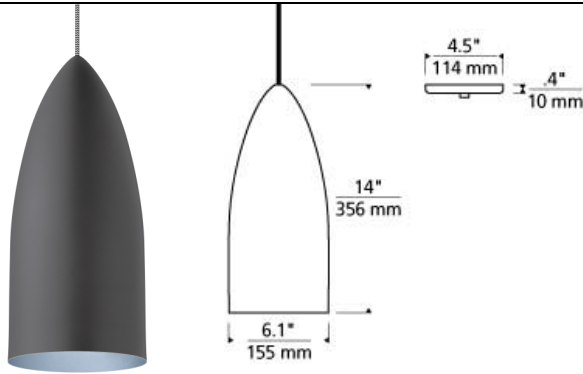

## DESCRIPTION

Inspired by vintage automobile styling of the 1940s, spun metal shades with rubberized paint create a flawlessly smooth look that also offers an unexpected metallic texture and color when viewed from below. Includes 6' of field-cuttable black/white cloth cord. Available with or without lamp. E26 medium base socket 150w max. LED includes (1) E26 medium base 10 watt 90 CRI 2700K LED A19 lamp. Incandescent version dimmable with a standard incandescent dimmer. LED version dimmable with an LED compatible dimmer. Consult lamp manufacturer for more information.

## WEIGHT

1.5-2lb / 0.68-0.91kg ±

rubberized gray/blue

rubberized gray/copper

rubberized gray/gold

rubberized gray/platinum

rubberized white/blue

rubberized white/copper