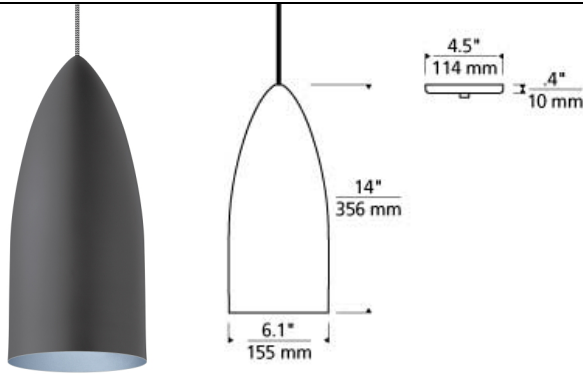

## DESCRIPTION

Inspired by vintage automobile styling of the 1940s, spun metal shades with rubberized paint create a flawlessly smooth look that also offers an unexpected metallic texture and color when viewed from below. Choose from two outer finish options. Rubberized Gray and Rubberized White and choose from four metallic-colored inner finish options. Blue, Copper, Gold, and Platinum. At a 6.1" diameter, Signal Pendants can be installed on their own, lined up in multiples or combined with the larger size available at 17" diameter. Includes 6' of field-cuttable black/white cloth cord. No lamp rated for (1) 75 watt max. E26 medium base lamp (Lamp Not Included). LED includes (1) E26 medium base 10 watt 90 CRI 2700K LED A19 lamp. Dimmable with most LED compatible ELV and TRIAC dimmers.

## WEIGHT

1.5-2lb / 0.68-0.91kg ±

rubberized gray/blue

rubberized gray/copper

rubberized gray/gold

rubberized gray/platinum

rubberized white/blue

rubberized white/copper