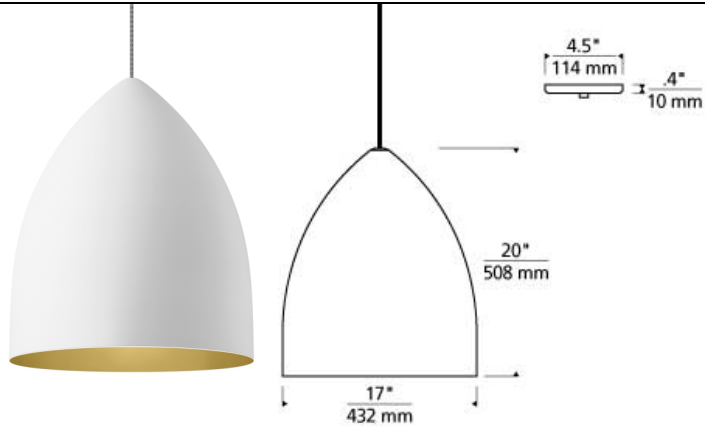

Signal Grande Pendant

LED T20

DESCRIPTION

Impressive scale and a graceful silhouette allow the spun metal shades beautiful hand-painted metallic texture and colors to take center stage. Available in 8 finish/color combinations, rubberized paint creates a flawlessly smooth exterior finish. Rated for (1) 150 watt max. E26 medium base lamp (Not Included). LED includes (1) 10 watt, 800 gross lumen, 2700K, medium base LED A19 lamp. LED version dimmable with an LED compatible dimmer. Consult lamp manufacturer for more information. Includes 12 feet of field-cutttable black/white cloth cord.

ACCESSORIES & OPTICAL CONTROLS

Suspension Swag Hook

WEIGHT

4.5-5lb / 2.04-2.27kg ±

rubberized gray/blue

rubberized gray/copper

rubberized gray/gold

rubberized gray/platinum