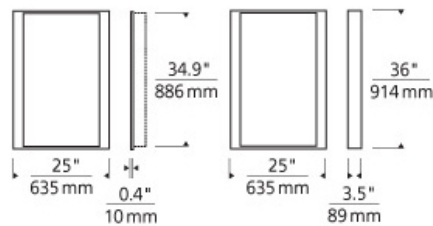

BATH COLLECTION

Siber Mirror

DESCRIPTION

Rectangular mirror surrounded by a cove of diffused white light. Available in two styles: recessed and surface. Provides shadow-free task and ambient light. Recessed version requires modifications to existing wall construction. Halogen includes eight 120 volt, 40 watt G9 base halogen lamps; compact fluorescent includes two 39 watt T5 high output linear fluorescent lamps and electronic ballast. LED version includes eight 5 watt, 840 lumen, 3000K LED. Recessed version requires modifications to existing wall construction. ADA compliant.

INSTALLATION

Recessed version requires modifications to existing wall construction. For wall mount use only, may be mounted vertically only.

WEIGHT

50.00lb / 22.68kg ±

siber mirror

ORDERING INFORMATION

700BCSIB	SHAPE OR SIZE	FINISH	LAMP
R	RECESSED	C CHROME	INCANDESCENT 120V
S	SURFACE	S SATIN NICKEL	-CF FLUORESCENT 120V
			-CF277 FLUORESCENT 277V
			-LED930 LED 90 CRI 3000K 120V
			-LED930-277 LED 90 CRI 3000K 277V