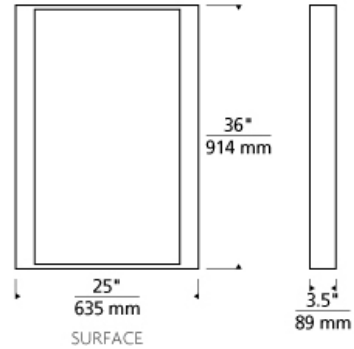

BATH COLLECTION

Siber Mirror

DESCRIPTION

Rectangular mirror surrounded by a cove of diffused white light. Available in two styles: recessed and surface. Provides shadow-free task and ambient light. Recessed version requires modifications to existing wall construction. Halogen includes eight 120 volt, 40 watt G9 base halogen lamps; compact fluorescent includes two 39 watt T5 high output linear fluorescent lamps and electronic ballast. LED version includes eight 5 watt, 400 lumen, 3000K LED. Recessed version requires modifications to existing wall construction. ADA compliant.

INSTALLATION

Recessed version requires modifications to existing wall construction. For wall mount use only, may be mounted vertically only.

WEIGHT

50.00lb / 22.68kg ±

siber mirror

ORDERING INFORMATION

700BCSIB	SHAPE OR SIZE	FINISH	LAMP
R	RECESSED	C CHROME	HALOGEN (T20)
S	SURFACE	S SATIN NICKEL	-CF FLUORESCENT 120V
			-CF277 FLUORESCENT 277V
			-LED930 LED 90 CRI 3000K 120V
			-LED930-277 LED 90 CRI 3000K 277V