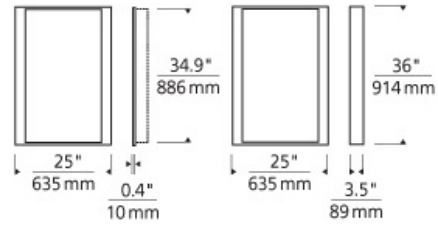

BATH COLLECTION

Siber Mirror

DESCRIPTION

Rectangular mirror surrounded by a cove of diffused white light. Available in two styles: recessed and surface. Provides shadow-free task and ambient light. Recessed version requires modifications to existing wall construction. Halogen includes eight 120 volt, 40 watt G9 base halogen lamps; compact fluorescent includes two 39 watt T5 high output linear fluorescent lamps and electronic ballast. LED version includes eight 5 watt, 400 lumen, 3000K LED. Recessed version requires modifications to existing wall construction. ADA compliant.

INSTALLATION

Recessed version requires modifications to existing wall construction. For wall mount use only, may be mounted vertically only.

WEIGHT

50.00lb / 22.68kg ±

siber mirror

ORDERING INFORMATION

700BCSIB	SHAPE OR SIZE	FINISH	LAMP
R	RECESSED	C CHROME	HALOGEN
S	SURFACE	S SATIN NICKEL	-CF FLUORESCENT 120V
			-CF277 FLUORESCENT 277V
			-LED930 LED 90 CRI 3000K 120V
			-LED930-277 LED 90 CRI 3000K 277V