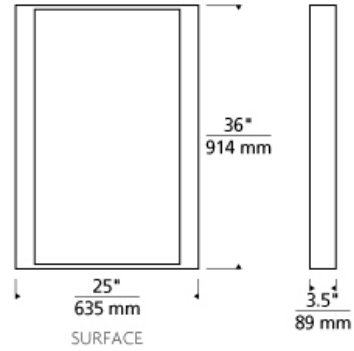

### DESCRIPTION

The Siber Mirror light by Tech Lighting captures light in the midst of reflection. This rectangular mirror is surrounded by a cove of diffused white light that beautifully provides shadow-free task and ambient light. The Siber Mirror is available in two distinct styles, recessed and surface, both styles come in your choice of Chrome and Satin Nickel finish. The Siber Mirror ships with your choice of efficient halogen, fluorescent or LED lamping both options are fully dimmable to create the desired ambiance in your unique space. The Siber scales at 36" in length and 25" in width making it ideal for bathroom lighting and vanity lighting. Halogen includes eight 120 volt, 40 watt G9 base halogen lamps; compact fluorescent includes two 39 watt T5 high output linear fluorescent lamps and electronic ballast. LED version includes eight 5 watt, 400 lumen, 3000K LED. Recessed version requires modifications to existing wall construction. ADA compliant.

### WEIGHT

50.00lb / 22.68kg ±

siber mirror