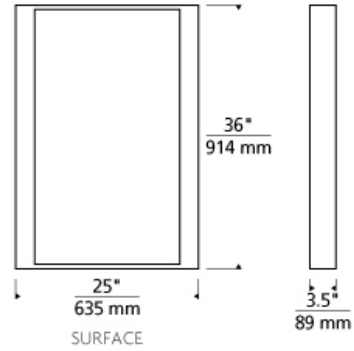

### DESCRIPTION

Rectangular mirror surrounded by a cove of diffused white light. Available in two styles: recessed and surface. Provides shadow-free task and ambient light. Recessed version requires modifications to existing wall construction. Halogen includes eight 120 volt, 40 watt G9 base halogen lamps; compact fluorescent includes two 39 watt T5 high output linear fluorescent lamps and electronic ballast. LED version includes eight 5 watt, 400 lumen, 3000K LED. Recessed version requires modifications to existing wall construction. ADA compliant.

### WEIGHT

50.00lb / 22.68kg ±

siber mirror