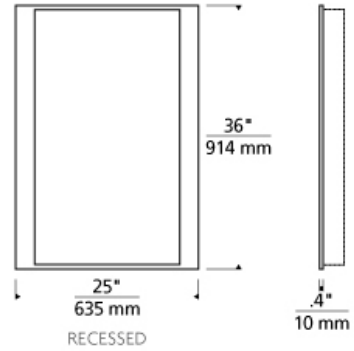

BATH COLLECTION

Siber Mirror

DESCRIPTION

Rectangular mirror surrounded by a cove of diffused white light. Available in two styles: recessed and surface. Provides shadow-free task and ambient light. Recessed version requires modifications to existing wall construction. Halogen includes eight 120 volt, 40 watt G9 base halogen lamps; compact fluorescent includes two 39 watt T5 high output linear fluorescent lamps and electronic ballast. LED version includes eight 5 watt, 400 lumen, 3000K LED. Recessed version requires modifications to existing wall construction. ADA compliant.

INSTALLATION

Recessed version requires modifications to existing wall construction. For wall mount use only, may be mounted vertically only.

WEIGHT

50.00lb / 22.68kg ±

siber mirror

ORDERING INFORMATION

700BCSIB	SHAPE OR SIZE	FINISH	LAMP
R	RECESSED	C CHROME	HALOGEN (T20)
S	SURFACE	S SATIN NICKEL	-CF FLUORESCENT 120V
			-CF277 FLUORESCENT 277V
			-LED930 LED 90 CRI 3000K 120V
			-LED930-277 LED 90 CRI 3000K 277V