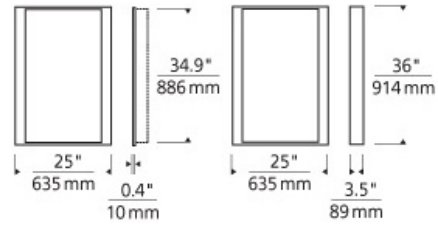

### DESCRIPTION

Rectangular mirror surrounded by a cove of diffused white light. Available in two styles: recessed and surface. Provides shadow-free task and ambient light. Recessed version requires modifications to existing wall construction. Halogen includes eight 120 volt, 40 watt G9 base halogen lamps; compact fluorescent includes two 39 watt T5 high output linear fluorescent lamps and electronic ballast. LED version includes eight 5 watt, 400 lumen, 3000K LED. Recessed version requires modifications to existing wall construction. ADA compliant.

### WEIGHT

50.00lb / 22.68kg ±

siber mirror