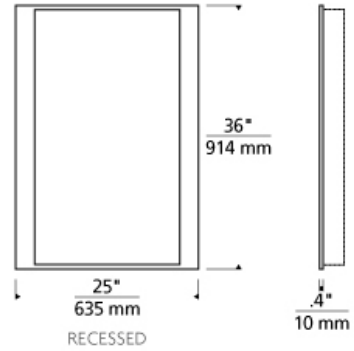

### DESCRIPTION

Rectangular mirror surrounded by a cove of diffused white light. Available in two styles: recessed and surface. Provides shadow-free task and ambient light. Recessed version requires modifications to existing wall construction. Halogen includes eight 120 volt, 40 watt G9 base halogen lamps; compact fluorescent includes two 39 watt T5 high output linear fluorescent lamps and electronic ballast. LED version includes eight 5 watt, 400 lumen, 3000K LED. Recessed version requires modifications to existing wall construction. ADA compliant.

### WEIGHT

50.00lb / 22.68kg ±

siber mirror