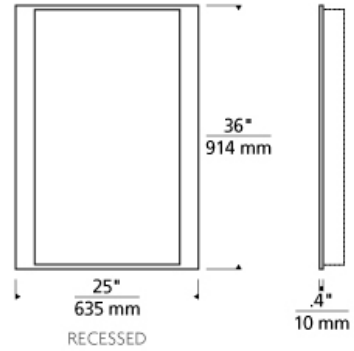

### DESCRIPTION

The Siber Mirror light by Tech Lighting captures light in the midst of reflection. This rectangular mirror is surrounded by a cove of diffused white light that beautifully provides shadow-free task and ambient light. The Siber Mirror is available in two distinct styles, recessed and surface, both styles come in your choice of Chrome and Satin Nickel finish. The Siber Mirror ships with your choice of efficient halogen, fluorescent or LED lamping both options are fully dimmable to create the desired ambiance in your unique space. The Siber scales at 36" in length and 25" in width making it ideal for bathroom lighting and vanity lighting. Halogen includes eight 120 volt, 40 watt G9 base halogen lamps; compact fluorescent includes two 39 watt T5 high output linear fluorescent lamps and electronic ballast. LED version includes eight 5 watt, 400 lumen, 3000K LED. Recessed version requires modifications to existing wall construction. ADA compliant.

### WEIGHT

50.00lb / 22.68kg ±

siber mirror