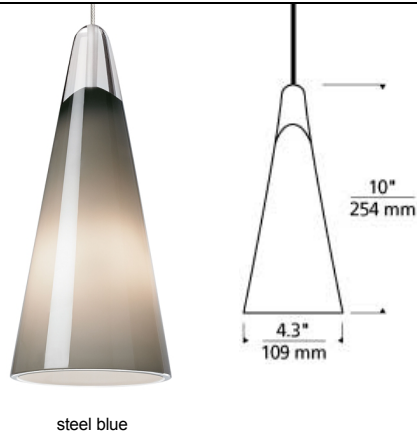

LOW - VOLTAGE PENDANTS

Selina Pendant LED SORAA T20

DESCRIPTION

Created by the skilled hands of Venetian artisans the Selina pendant light by Tech Lighting is simply stunning with its smooth conical shape and rich opaque color. This cone shaped glass is crowned by a beautiful clear draw and glows brilliantly while providing soft accent lighting onto surfaces below. Your choice of either halogen or LED laming ships with the Selina saving you both time and money, both options are fully dimmable to create the desired ambiance in your special space. Due to its modest scale and optimal task lighting capabilities, the Selina is ideal for kitchen island task lighting, bedroom lighting flanking an end table or bathroom lighting flanking a vanity. Includes low-voltage, 50 watt halogen bi-pin lamp or 8 watt, 300 delivered lumen, 3000K, replaceable SORAA® LED module and six feet of field-cuttable cable. Dimmable with low-voltage electronic or magnetic dimmer (based on the transformer). Works with SORAA.

steel blue

INSTALLATION

Socket terminates with FreeJack male connector, which may be installed into a system connector. Elements ordered with a system prefix include a connector for that system.

ACCESSORIES & OPTICAL CONTROLS

SORAA® LED Bi-Pin Replacement Pendant Module, Swag Hook

smoke

steel blue

white

ORDERING INFORMATION

700	SYSTEM	SLN	COLOR	FINISH	LAMP
FJ	FREEJACK		K SMOKE	Z ANTIQUE BRONZE	12 VOLT HALOGEN (T20)
MP	MONOPOINT		U STEEL BLUE	C CHROME	-LEDS930 12 VOLT LED 90 CRI 3000K (T20/T24)
MO	MONORAIL		W WHITE	S SATIN NICKEL	-24 24 VOLT HALOGEN
MO2	TWO-CIRCUIT MONORAIL				