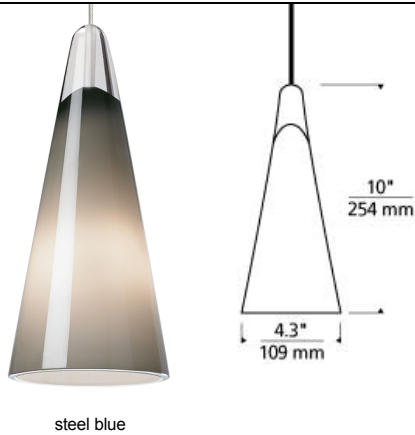

LOW - VOLTAGE PENDANTS

Selina Pendant LED SORAA T20

DESCRIPTION

Created by the skilled hands of Venetian artisans the Selina pendant light by Tech Lighting is simply stunning with its smooth conical shape and rich opaque color. This cone shaped glass is crowned by a beautiful clear draw and glows brilliantly while providing soft accent lighting onto surfaces below. Your choice of either halogen or LED laming ships with the Selina saving you both time and money, both options are fully dimmable to create the desired ambiance in your special space. Due to its modest scale and optimal task lighting capabilities, the Selina is ideal for kitchen island task lighting, bedroom lighting flanking an end table or bathroom lighting flanking a vanity. Includes low-voltage, 50 watt halogen bi-pin lamp or 8 watt, 300 delivered lumen, 3000K, replaceable SORAA® LED module and six feet of field-cutttable cable. Dimmable with low-voltage electronic or magnetic dimmer (based on the transformer). Works with SORAA.

steel blue

INSTALLATION

Socket terminates with FreeJack male connector, which may be installed into a system connector. Elements ordered with a system prefix include a connector for that system.

ACCESSORIES & OPTICAL CONTROLS

SORAA® LED Bi-Pin Replacement Pendant Module, Swag Hook

smoke

steel blue

white

ORDERING INFORMATION

700	SYSTEM	SLN	COLOR	FINISH	LAMP
FJ	FREEJACK		K SMOKE	Z ANTIQUE BRONZE	12 VOLT HALOGEN (T20)
MP	MONOPOINT		U STEEL BLUE	C CHROME	-LEDS930 12 VOLT LED 90 CRI 3000K (T20/T24)
MO	MONORAIL		W WHITE	S SATIN NICKEL	-24 24 VOLT HALOGEN
MO2	TWO-CIRCUIT MONORAIL				