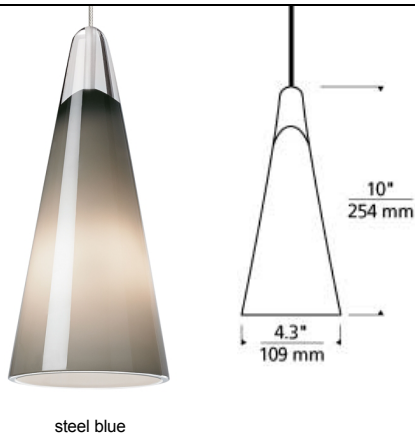

LOW - VOLTAGE PENDANTS

Selina Pendant LED SORAA T20

DESCRIPTION

Created by the skilled hands of Venetian artisans the Selina pendant light by Tech Lighting is simply stunning with its smooth conical shape and rich opaque color. This cone shaped glass is crowned by a beautiful clear draw and glows brilliantly while providing soft accent lighting onto surfaces below. Your choice of either halogen or LED laming ships with the Selina saving you both time and money, both options are fully dimmable to create the desired ambiance in your special space. Due to its modest scale and optimal task lighting capabilities, the Selina is ideal for kitchen island task lighting, bedroom lighting flanking an end table or bathroom lighting flanking a vanity. Includes low-voltage, 50 watt halogen bi-pin lamp or 8 watt, 300 delivered lumen, 3000K, replaceable SORAA® LED module and six feet of field-cutttable cable. Dimmable with low-voltage electronic or magnetic dimmer (based on the transformer). Works with SORAA.

steel blue

INSTALLATION

Socket terminates with FreeJack male connector, which may be installed into a system connector. Elements ordered with a system prefix include a connector for that system.

ACCESSORIES & OPTICAL CONTROLS

SORAA® LED Bi-Pin Replacement Pendant Module, Swag Hook

smoke

steel blue

white

ORDERING INFORMATION

700	SYSTEM	SLN	COLOR	FINISH	LAMP
FJ	FREEJACK		K SMOKE	Z ANTIQUE BRONZE	12 VOLT HALOGEN (T20)
MP	MONOPOINT		U STEEL BLUE	C CHROME	-LEDS930 12 VOLT LED 90 CRI 3000K (T20/T24)
MO	MONORAIL		W WHITE	S SATIN NICKEL	-24 24 VOLT HALOGEN
MO2	TWO-CIRCUIT MONORAIL				