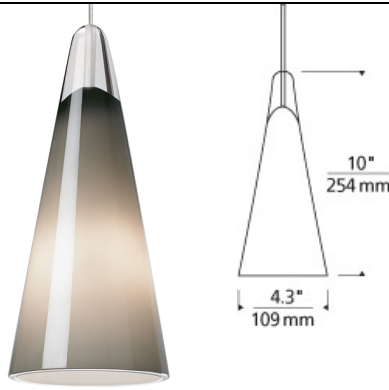

LOW - VOLTAGE PENDANTS

Selina Pendant

DESCRIPTION

Created by the skilled hands of Venetian artisans the Selina pendant light by Tech Lighting is simply stunning with its smooth conical shape and rich opaque color. This cone shaped glass is crowned by a beautiful clear draw and glass brilliantly while providing soft accent lighting onto surfaces below. Your choice of either halogen or LED laming ships with the Selina saving you both time and money, both options are fully dimmable to create the desired ambiance in your special space. Due to its modest scale and optimal task lighting capabilities, the Selina is ideal for kitchen island task lighting, bedroom lighting flanking an end table or bathroom lighting flanking a vanity. Includes low-voltage, 50 watt halogen bi-pin lamp or 8 watt, 300 delivered lumen, 3000K, replaceable SORAA® LED module and six feet of field-cuttable cable. Dimmable with low-voltage electronic or magnetic dimmer (based on the transformer). Works with SORAA.

steel blue

INSTALLATION

Socket terminates with FreeJack male connector, which may be installed into a system connector. Elements ordered with a system prefix include a connector for that system.

ACCESSORIES & OPTICAL CONTROLS

SORAA® LED Bi-Pin Replacement Pendant Module, Swag Hook

smoke

steel blue

white

ORDERING INFORMATION

700	SYSTEM	SLN	COLOR	FINISH	LAMP
FJ	FREEJACK		K SMOKE	Z ANTIQUE BRONZE	12 VOLT HALOGEN (T20)
MP	MONOPOINT		U STEEL BLUE	C CHROME	-LEDS930 12 VOLT LED 90 CRI 3000K (T20/T24)
MO	MONORAIL		W WHITE	S SATIN NICKEL	-24 24 VOLT HALOGEN
MO2	TWO-CIRCUIT MONORAIL				