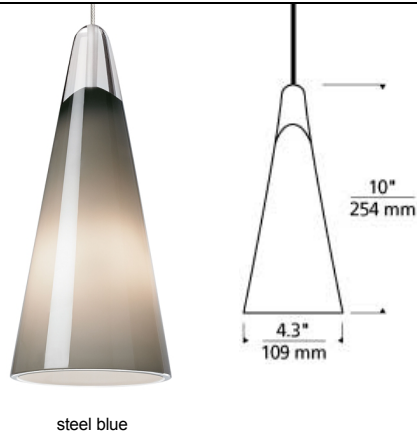

## Selina Pendant LED SORAA T20

### DESCRIPTION

Created by the skilled hands of Venetian artisans the Selina pendant light by Tech Lighting is simply stunning with its smooth conical shape and rich opaque color. This cone shaped glass is crowned by a beautiful clear draw and glows brilliantly while providing soft accent lighting onto surfaces below. Your choice of either halogen or LED laming ships with the Selina saving you both time and money, both options are fully dimmable to create the desired ambiance in your special space. Due to its modest scale and optimal task lighting capabilities, the Selina is ideal for kitchen island task lighting, bedroom lighting flanking an end table or bathroom lighting flanking a vanity. Includes low-voltage, 50 watt halogen bi-pin lamp or 8 watt, 300 delivered lumen, 3000K, replaceable SORAA® LED module and six feet of field-cuttable cable. Dimmable with low-voltage electronic or magnetic dimmer (based on the transformer). Works with SORAA.