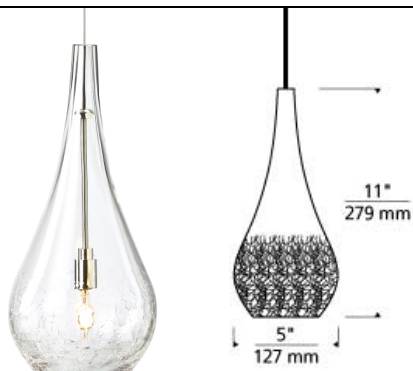

Seguro Pendant T20

DESCRIPTION

The Seguro Pendant from Tech Lighting is stunning with its beautifully transparent colored glass body. With its delicate teardrop shape and unique crackle texture on the lower third of the bulb the Seguro Pendant is a sure showstopper. Pair this elegant pendant with one of our multi-port canopies to create a custom chandelier that would beautifully accent any space. The Seguro is available in two beautifully textured glass finishes, Clear and Smoke and comes in two contemporary finish options. Scaling at 5" diameter and 11" in height the Seguro is ideal for kitchen island task lighting, home office lighting and dining room lighting. Your choice of Halogen lamping ships in the box saving you time and money. all lamping options are fully dimmable to create the desired ambiance in your special space. Includes (1) 35 watt low-voltage GY6.35 base Xenon bi-pin lamp and 6' of field-cutttable suspension cable. For use with 24 volt transformer, add suffix -24 to item number.

ACCESSORIES & OPTICAL CONTROLS

Fusion Jack Swag Hook

WEIGHT

3.5-4lb / 1.59-1.81kg ±

clear

smoke

ORDERING INFORMATION

700	SYSTEM	SEG	COLOR	FINISH	LAMP
FJ	FREEJACK		C CLEAR	Z ANTIQUE BRONZE	12 VOLT XENON
MP	MONOPOINT		K SMOKE	S SATIN NICKEL	-24 24 VOLT HALOGEN
MO	MONORAIL				