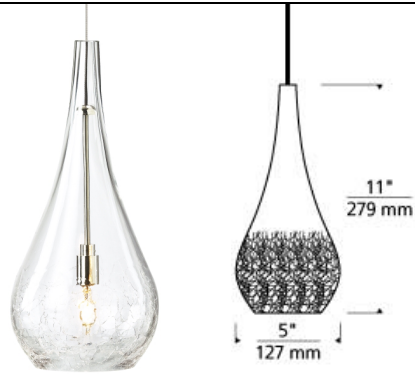

## DESCRIPTION

Beautifully colored transparent glass with a unique crackle texture on the lower third of the bulb. The Seguro Glass pendant has a delicate teardrop shape that gradually illuminates throughout the glass. Great when installed in multiples for creating an elegant design. Offered in two beautifully textured glass finishes, Clear and Smoke. Pendant is 5" diameter and 11" high. Includes (1) 35 watt low-voltage GY6.35 base Xenon bi-pin lamp and 6' of field-cutable suspension cable. For use with 24 volt transformer, add suffix -24 to item number.

## ORDERING INFORMATION

700	SYSTEM	SEG	COLOR	FINISH	LAMP
FJ	FREEJACK		C CLEAR	Z ANTIQUE BRONZE	12 VOLT XENON
MP	MONOPOINT		K SMOKE	S SATIN NICKEL	-24 24 VOLT HALOGEN
MO	MONORAIL				

MP mount includes 4" Round Flush Canopy.