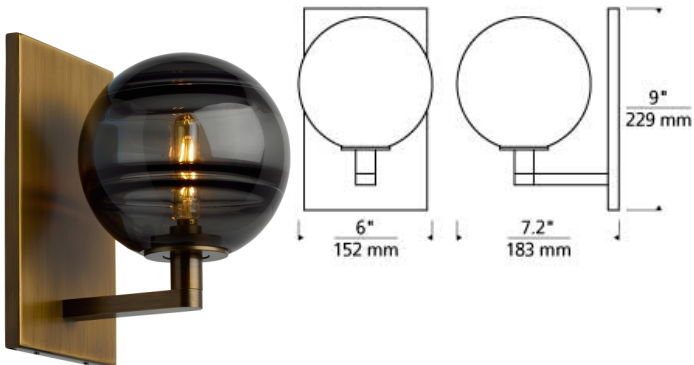

## Sedona Wall LED T20

### DESCRIPTION

The mild scale of the Sedona wall sconce light from Tech Lighting doesn't even begin to inhibit this LED wall light from making a dramatic statement, particularly when used in conjunction with complementary Sedona pendants or Sedona chandeliers for a unified contemporary lighting scheme. While each transparent clear and transparent smoke glass orb is perfectly spherical and smooth on the exterior surface, the interior surface features gradually thickening bands of glass which are artfully crafted by talented artisans to add a warm alluring visual interest to your space. Two, fully dimmable vintage tubular style LED lamping options are not only energy efficient, but also allow you to customize this LED wall sconce light to your desired ambiance. Rated for (1) 5w max, E12 candelabra base lamps (Not Included). LED version includes (1) 2 watt, 155 delivered lumens, 2700K, E12 base LED vintage tubular lamp. Mounts up or down.

### INSTALLATION

This product can mount to either a 4" square electrical box with round plaster ring or an octagonal electrical box (not included).