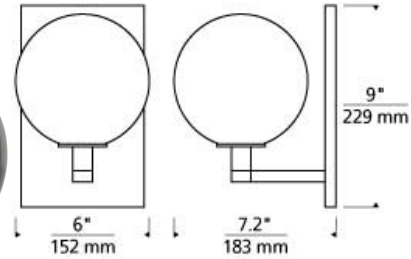

### INSTALLATION

This product can mount to either a 4" square electrical box with round plaster ring or an octagonal electrical box (not included).