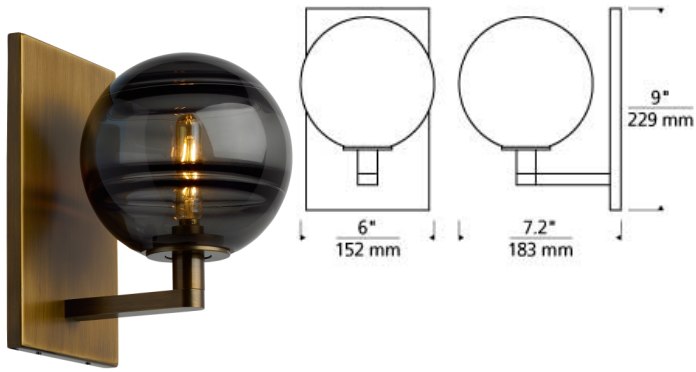

WALL COLLECTION

Sedona Wall LED T20

DESCRIPTION

The mild scale of the Sedona wall sconce light from Tech Lighting doesn't even begin to inhibit this LED wall light from making a dramatic statement, particularly when used in conjunction with complementary Sedona pendants or Sedona chandeliers for a unified contemporary lighting scheme. While each transparent clear and transparent smoke glass orb is perfectly spherical and smooth on the exterior surface, the interior surface features gradually thickening bands of glass which are artfully crafted by talented artisans to add a warm alluring visual interest to your space. Two, fully dimmable vintage tubular style LED lamping options are not only energy efficient, but also allow you to customize this LED wall sconce light to your desired ambiance. Rated for (1) 5w max, E12 candelabra base lamps (Not Included). LED version includes (1) 2 watt, 155 delivered lumens, 2700K, E12 base LED vintage tubular lamp. Mounts up or down.

INSTALLATION

This product can mount to either a 4" square electrical box with round plaster ring or an octagonal electrical box (not included).

WEIGHT

4.5-5lb / 2.04-2.27kg ±

clear / aged brass

clear / satin nickel