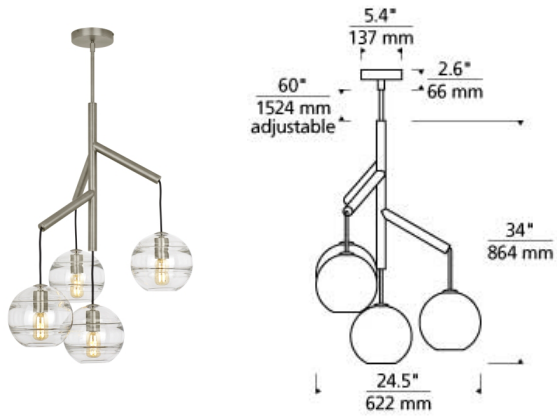

Sedona Single Chandelier LED T20

DESCRIPTION

The Sedona Single chandelier from Tech Lighting perhaps is best described as a deconstructed modern chandelier, where four glass orbs are each suspended from the sleek branchlike central hub via contrasting textured cloth covered cords to make a distinctly alluring visual statement. While each transparent clear or transparent smoke glass orb is perfectly spherical and smooth on the exterior surface, the interior surface features gradually thickening bands of glass which are artfully crafted by talented artisans to add alluring visual interest and dimension to your space. Whether you select the single, double or triple chandelier, you are sure to find a option perfect for your kitchen island lighting, dining room lighting or living room lighting application. Its two fully dimmable vintage tubular style LED lamping options are not only energy efficient, but also allow you to customize these pendant lights to your desired ambiance. Rated for up to (4) 60 watt max E26 medium based lamps (Lamps Not Included). LED includes (4) 3.5 watt, (1200 delivered lumens 2700K, medium base LED vintage radio lamps. Fixture provided with sixty inches of variable rigid stems (includes four 12" stems & two 6" stems). Ships with 9 inches of field-cuttable black cloth cord. Dimmable with LED compatible or triac dimmer. Can be installed on a sloped ceiling up to 45°.

INSTALLATION

This product can mount to either a 4" square electrical box with round plaster ring or an octagon electrical box.

ACCESSORIES & OPTICAL CONTROLS

Line-voltage Swag Hook

WEIGHT

7.5-7.5lb / 3.4-3.4kg ±

clear/aged brass transparent smoke/aged brass transparent smoke/satin nickel clear/satin nickel

ORDERING INFORMATION

700SDNMP	SHAPE OR SIZE	COLOR	FINISH	LAMP
R1	SINGLE	C CLEAR K TRANSPARENT SMOKE	R AGED BRASS S SATIN NICKEL	NO LAMP -LED927 T14 LED 90 CRI 2700K 120V (T20/T24)