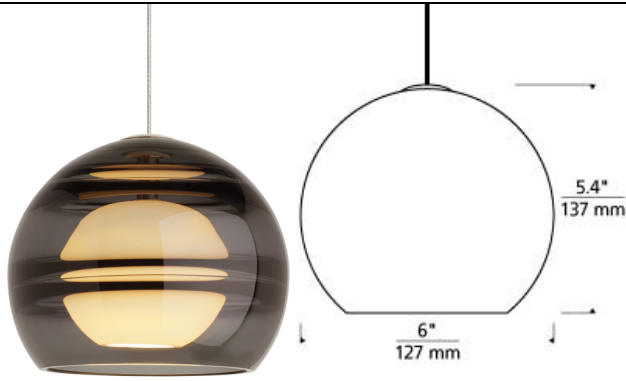

**Sedona Pendant** LED  T20

**DESCRIPTION**

The small scale of the Sedona pendant light from Tech Lighting doesn't even begin to inhibit this pendant light from making a dramatic statement, particularly when installed in clusters using Tech Lighting multiport canopies to make a custom chandelier. While each transparent clear and transparent smoke glass orb is perfectly spherical and smooth on the exterior surface, the interior surface features gradually thickening bands of glass which are artfully crafted by talented artisans to add alluring visual interest to your space. Two, fully dimmable vintage tubular style LED lamping options are not only energy efficient, but also allow you to customize these pendant lights to your desired ambiance. Includes 35 watt, halogen bi-pin or 8 watt, 300 delivered lumen, 3000K replaceable SORAA LED module. Fixture provided with six feet of field-cutable cable. Dimmable with low-voltage electronic or magnetic dimmer (based on transformer). Works with SORAA.

**WEIGHT**

3-3lb / 1.36-1.36kg ±

**ORDERING INFORMATION**

700	SYSTEM	SDN	COLOR	FINISH	LAMP
FJ	FREEJACK		C CLEAR	R AGED BRASS	12 VOLT HALOGEN (T20)
MP	MONOPOINT		K TRANSPARENT SMOKE	S SATIN NICKEL	-LEDS930 12 VOLT LED 90 CRI 3000K (T20/T24)
MO	MONORAIL				-24 24 VOLT HALOGEN
MO2	TWO-CIRCUIT MONORAIL				