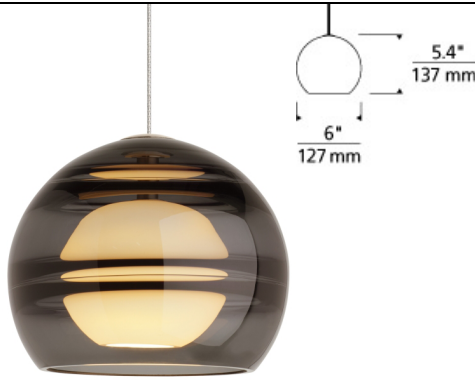

# Sedona Pendant

## DESCRIPTION

The small scale of the Sedona pendant light from Tech Lighting doesn't even begin to inhibit this pendant light from making a dramatic statement, particularly when installed in clusters using Tech Lighting multiport canopies to make a custom chandelier. While each transparent clear and transparent smoke glass orb is perfectly spherical and smooth on the exterior surface, the interior surface features gradually thickening bands of glass which are artfully crafted by talented artisans to add alluring visual interest to your space. Two, fully dimmable vintage tubular style LED lamping options are not only energy efficient, but also allow you to customize these pendant lights to your desired ambiance. Includes 35 watt, halogen bi-pin or 8 watt, 300 delivered lumen, 3000K replaceable SORAA LED module. Fixture provided with six feet of field-cutttable cable. Dimmable with low-voltage electronic or magnetic dimmer (based on transformer). Works with SORAA.