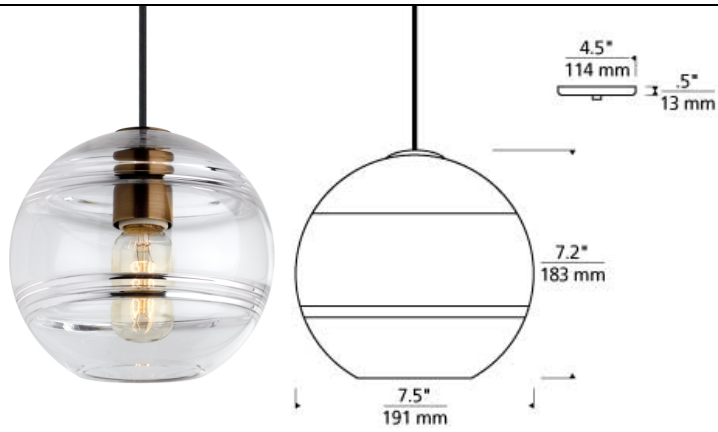

LINE - VOLTAGE PENDANTS / SUSPENSION

Sedona Grande Pendant LED T20

DESCRIPTION

The small scale of the Sedona pendant light from Tech Lighting doesn't even begin to inhibit this pendant light from making a dramatic statement, particularly when installed in clusters using Tech Lighting multiport canopies to make a custom chandelier. While each transparent clear and transparent smoke glass orb is perfectly spherical and smooth on the exterior surface, the interior surface features gradually thickening bands of glass which are artfully crafted by talented artisans to add alluring visual interest to your space. Two, fully dimmable vintage tubular style LED lamping options are not only energy efficient, but also allow you to customize these pendant lights to your desired ambiance. Rated for (1) 60 watt max. E26 medium based lamp (Lamp Not Included) LED includes 3.5 watt, 250 delivered lumen, 2700K, medium base LED vintage radio lamp. Fixture provided with six feet of field-cuttable black cloth cord. Dimmable with LED compatible or triac dimmer.

INSTALLATION

This product can mount to either a 4" square electrical box with round plaster ring or an octagon electrical box.