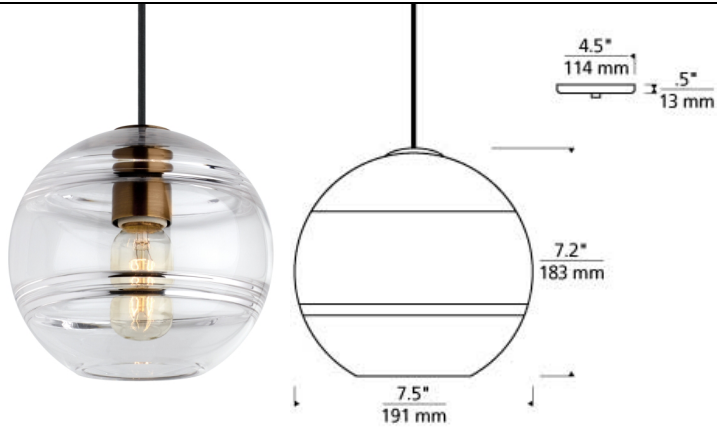

LINE - VOLTAGE PENDANTS / SUSPENSION

Sedona Grande Pendant

DESCRIPTION

The small scale of the Sedona pendant light from Tech Lighting doesn't even begin to inhibit this pendant light from making a dramatic statement, particularly when installed in clusters using Tech Lighting multiport canopies to make a custom chandelier. While each transparent clear and transparent smoke glass orb is perfectly spherical and smooth on the exterior surface, the interior surface features gradually thickening bands of glass which are artfully crafted by talented artisans to add alluring visual interest to your space. Two, fully dimmable vintage tubular style LED lamping options are not only energy efficient, but also allow you to customize these pendant lights to your desired ambiance. Rated for (1) 60 watt max. E26 medium based lamp (Lamp Not Included) LED includes 3.5 watt, 250 delivered lumen, 2700K, medium base LED vintage radio lamp. Fixture provided with six feet of field-cuttable black cloth cord. Dimmable with LED compatible or triac dimmer.

INSTALLATION

This product can mount to either a 4" square electrical box with round plaster ring or an octagon electrical box.

WEIGHT

6-6.5lb / 2.72-2.95kg ±

ORDERING INFORMATION

700 SYSTEM	SDNGP	COLOR	FINISH	LAMP
TD	LINE-VOLTAGE PENDANTS/SUSPENSION	C CLEAR K TRANSPARENT SMOKE	R AGED BRASS S SATIN NICKEL	NO LAMP -LED927 LED T14 90 CRI 2700K 120V (T20/T24)