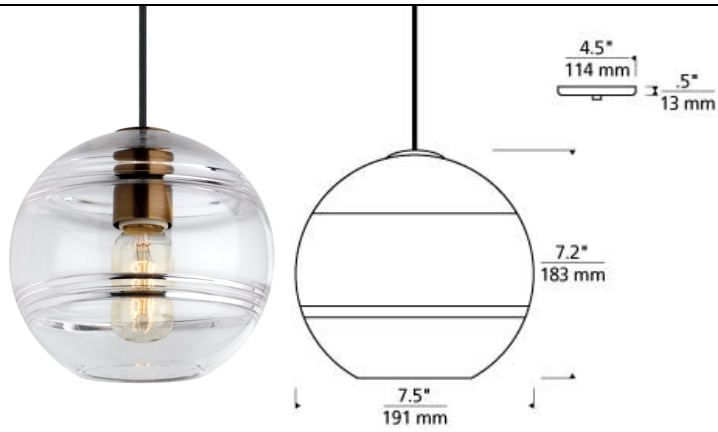

### DESCRIPTION

The small scale of the Sedona pendant light from Tech Lighting doesn't even begin to inhibit this pendant light from making a dramatic statement, particularly when installed in clusters using Tech Lighting multiport canopies to make a custom chandelier. While each transparent clear and transparent smoke glass orb is perfectly spherical and smooth on the exterior surface, the interior surface features gradually thickening bands of glass which are artfully crafted by talented artisans to add alluring visual interest to your space. Two, fully dimmable vintage tubular style LED lamping options are not only energy efficient, but also allow you to customize these pendant lights to your desired ambiance. Rated for (1) 60 watt max. E26 medium based lamp (Lamp Not Included) LED includes 3.5 watt, 250 delivered lumen, 2700K, medium base LED vintage radio lamp. Fixture provided with six feet of field-cuttable black cloth cord. Dimmable with LED compatible or triac dimmer.