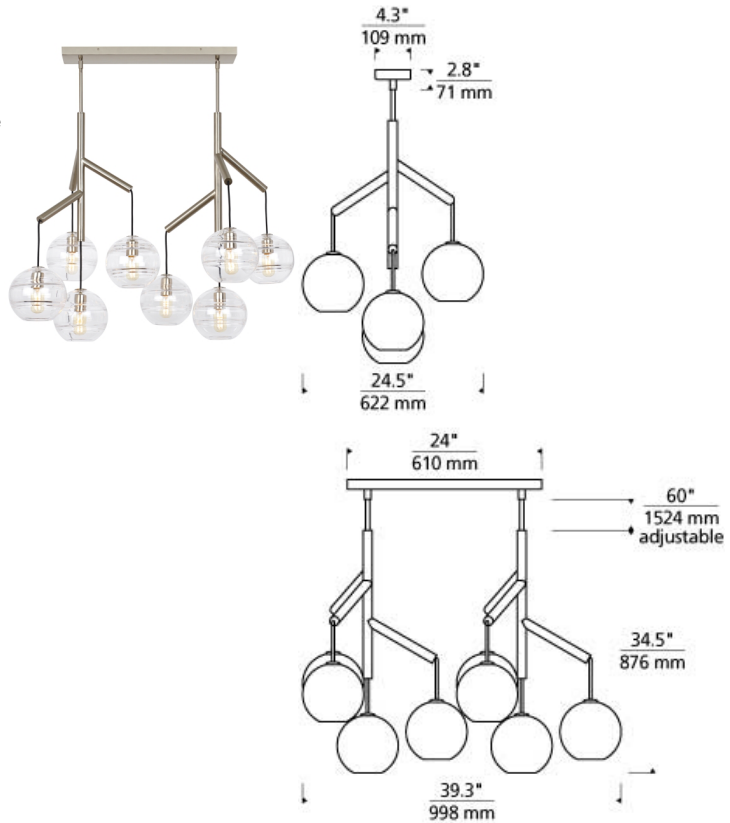

Sedona Double Chandelier

LED T20

DESCRIPTION

The Sedona Double chandelier from Tech Lighting perhaps is best described as a deconstructed modern chandelier, where four glass orbs are each suspended from the sleek branchlike central hub via contrasting textured cloth covered cords to make a distinctly alluring visual statement. While each transparent clear or transparent smoke glass orb is perfectly spherical and smooth on the exterior surface, the interior surface features gradually thickening bands of glass which are artfully crafted by talented artisans to add alluring visual interest and dimension to your space. Whether you select the single, double or triple chandelier, you are sure to find an option perfect for your kitchen island lighting, dining room lighting or living room lighting application. Its two fully dimmable vintage tubular style LED lamping options are not only energy efficient, but also allow you to customize these pendant lights to your desired ambiance. Rated for up to (8) 60 watt max E26 medium based lamps (Lamps Not Included). LED includes (8) 3.5 watt, 2400 delivered lumens 2700K, medium base LED vintage radio lamps. Fixture provided with sixty inches of variable rigid stems (includes four 12" stems & two 6" stems). Ships with 9 inches of field-cuttable black cloth cord. Dimmable with LED compatible or triac dimmer. Can be installed on a sloped ceiling up to 45°.

INSTALLATION

This product can mount to either a 4" square electrical box with round plaster ring or an octagon electrical box.

WEIGHT

16-16.5lb / 7.26-7.48kg ±

ORDERING INFORMATION

700SDNMP	SHAPE OR SIZE	COLOR	FINISH	LAMP
L2	DOUBLE	C CLEAR K TRANSPARENT SMOKE	R AGED BRASS S SATIN NICKEL	NO LAMP -LED927 T14 LED 90 CRI 2700K 120V (T20/T24)

700 SDNMP _____

FIXTURE TYPE: _____

JOB NAME: _____

NOTES: _____
