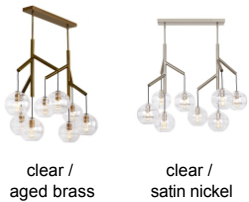

Sedona Double Chandelier

LED T20

DESCRIPTION

The Sedona Double chandelier from Tech Lighting perhaps is best described as a deconstructed modern chandelier, where four glass orbs are each suspended from the sleek branchlike central hub via contrasting textured cloth covered cords to make a distinctly alluring visual statement. While each transparent clear or transparent smoke glass orb is perfectly spherical and smooth on the exterior surface, the interior surface features gradually thickening bands of glass which are artfully crafted by talented artisans to add alluring visual interest and dimension to your space. Whether you select the single, double or triple chandelier, you are sure to find an option perfect for your kitchen island lighting, dining room lighting or living room lighting application. Its two fully dimmable vintage tubular style LED lamping options are not only energy efficient, but also allow you to customize these pendant lights to your desired ambiance. Rated for up to (8) 60 watt max E26 medium based lamps (Lamps Not Included). LED includes (8) 3.5 watt, 2400 delivered lumens 2700K, medium base LED vintage radio lamps. Fixture provided with sixty inches of variable rigid stems (includes four 12" stems & two 6" stems). Ships with 9 inches of field-cuttable black cloth cord. Dimmable with LED compatible or triac dimmer. Can be installed on a sloped ceiling up to 45°.

INSTALLATION

This product can mount to either a 4" square electrical box with round plaster ring or an octagon electrical box.

WEIGHT

16-16.5lb / 7.26-7.48kg ±

ORDERING INFORMATION

700SDNMP	SHAPE OR SIZE	COLOR	FINISH	LAMP
L2	DOUBLE	C CLEAR K TRANSPARENT SMOKE	R AGED BRASS S SATIN NICKEL	NO LAMP -LED927 T14 LED 90 CRI 2700K 120V (T20/T24)