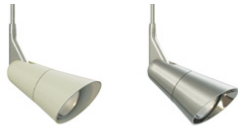

LOW - VOLTAGE HEADS

Scania Head T20

DESCRIPTION

The Scania display head by Tech Lighting is clean and modern with its European-inspired head. This chic display head puts light where you need it the most by allowing for a full 360° head rotation and 180° pivot to direct light beam in the desired direction. The Scania head is available in two modern body colors and can be customized to hang at four distinct stem lengths. Diversify the overall look and feel of the Scania by combining with the Monorail or Monopoint systems by Tech Lighting. This low-voltage display head is ideal for commercial lighting applications such as retail stores, libraries and galleries. The Scania accommodates a fully dimmable MR16 lamp that is sold separately. Head rotates 360°; pivots 180° to direct the beam. Includes Snap Louver Lens Holder. Can hold a single lens or louver (sold separately). Low-voltage, MR16 lamp of up to 50 watts (not included).

INSTALLATION

Socket terminates with FreeJack male connector, which may be installed into a system connector. Elements ordered with a system prefix include a connector for that system.

ACCESSORIES & OPTICAL CONTROLS

Eggcrate Louver

WEIGHT

0.64lb / 0.29kg ±

linen

metal

ORDERING INFORMATION

700	SYSTEM	SCAN	LENGTH (A)	COLOR	FINISH	LAMP
FJ	FREEJACK		03 3"	L LINEN	S SATIN NICKEL	12 VOLT HALOGEN
MP	MONOPOINT		06 6"	M METAL		
MO	MONORAIL		12 12"			
MO2	TWO-CIRCUIT MONORAIL					