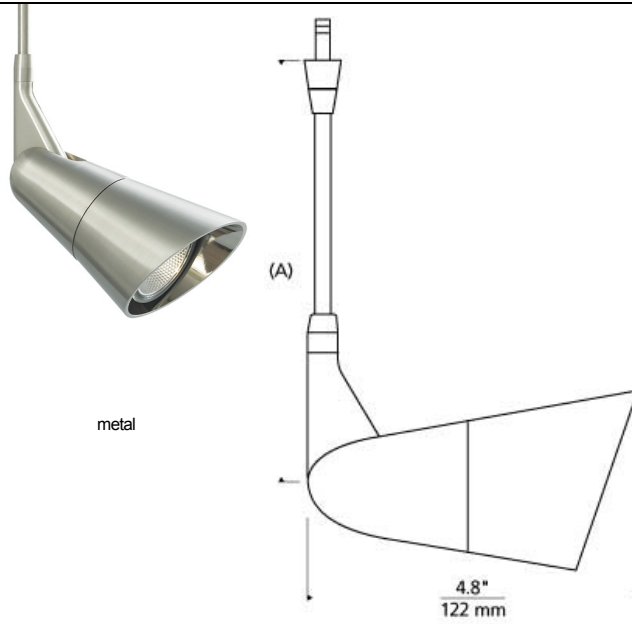

LOW - VOLTAGE HEADS

Scania Head T20

DESCRIPTION

Clean European-inspired head with a plated or matte painted finish. Head rotates 360°; pivots 180° to direct the beam. Includes Snap Louver Lens Holder. Can hold a single lens or louver (sold separately). Low-voltage, MR16 lamp of up to 50 watts (not included).

INSTALLATION

Socket terminates with FreeJack male connector, which may be installed into a system connector. Elements ordered with a system prefix include a connector for that system.

ACCESSORIES & OPTICAL CONTROLS

Eggcrate Louver

WEIGHT

0.64lb / 0.29kg ±

ORDERING INFORMATION

700	SYSTEM	SCAN	LENGTH (A)	COLOR	FINISH	LAMP
FJ	FREEJACK		03 3"	L LINEN	S SATIN NICKEL	12 VOLT HALOGEN
MP	MONOPOINT		06 6"	M METAL		
MO	MONORAIL		12 12"			
MO2	TWO-CIRCUIT MONORAIL					

Note: MP includes 4" Round Flush Canopy.

TECH LIGHTING®

7400 Linder Avenue
Skokie, Illinois 60077

T 847.410.4400
F 847.410.4500

Tech Lighting, L.L.C.

700 ____ SCAN ____

FIXTURE TYPE: _____

JOB NAME: _____

NOTES: _____

_____

_____

©2018 Tech Lighting, L.L.C. All Rights Reserved. The "Tech Lighting" graphic is a registered trademark of Tech Lighting, L.L.C. Tech Lighting reserves the right to change specifications for product improvements without notification.