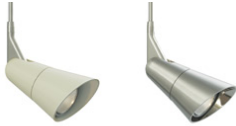

LOW - VOLTAGE HEADS

Scania Head T20

DESCRIPTION

Clean European-inspired head with a plated or matte painted finish. Head rotates 360°; pivots 180° to direct the beam. Includes Snap Louver Lens Holder. Can hold a single lens or louver (sold separately). Low-voltage, MR16 lamp of up to 50 watts (not included).

INSTALLATION

Socket terminates with FreeJack male connector, which may be installed into a system connector. Elements ordered with a system prefix include a connector for that system.

ACCESSORIES & OPTICAL CONTROLS

Eggcrate Louver

WEIGHT

0.64lb / 0.29kg ±

linen

metal

ORDERING INFORMATION

700	SYSTEM	SCAN	LENGTH (A)	COLOR	FINISH	LAMP
FJ	FREEJACK		03 3"	L LINEN	S SATIN NICKEL	12 VOLT HALOGEN
MP	MONOPOINT		06 6"	M METAL		
MO	MONORAIL		12 12"			
MO2	TWO-CIRCUIT MONORAIL					