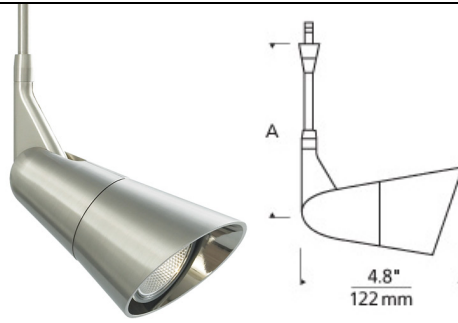

LOW - VOLTAGE HEADS

Scania Head

DESCRIPTION

Clean European-inspired head with a plated or matte painted finish. Head rotates 360°; pivots 180° to direct the beam. Includes Snap Louver Lens Holder. Can hold a single lens or louver (sold separately). Low-voltage, MR16 lamp of up to 50 watts (not included).

INSTALLATION

Socket terminates with FreeJack male connector, which may be installed into a system connector. Elements ordered with a system prefix include a connector for that system.

ACCESSORIES & OPTICAL CONTROLS

Dichroic Lens, Eggcrate Louver

WEIGHT

0.64lb / 0.29kg ±

metal

linen

metal

ORDERING INFORMATION

700	SYSTEM	SCAN	LENGTH (A)	COLOR	FINISH	LAMP
FJ	FREEJACK		03 3"	L LINEN	S SATIN NICKEL	12 VOLT HALOGEN
MP	MONOPOINT		06 6"	M METAL		
MO	MONORAIL		12 12"			
MO2	TWO-CIRCUIT MONORAIL					