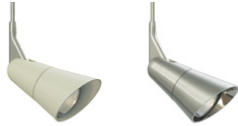

linen

metal

ORDERING INFORMATION

700	SYSTEM	SCAN	LENGTH (A)	COLOR	FINISH	LAMP
FJ	FREEJACK		03 3"	L LINEN	S SATIN NICKEL	12 VOLT HALOGEN
MP	MONOPOINT		06 6"	M METAL		
MO	MONORAIL		12 12"			
MO2	TWO-CIRCUIT MONORAIL					

Note: MP includes 4" Round Flush Canopy.