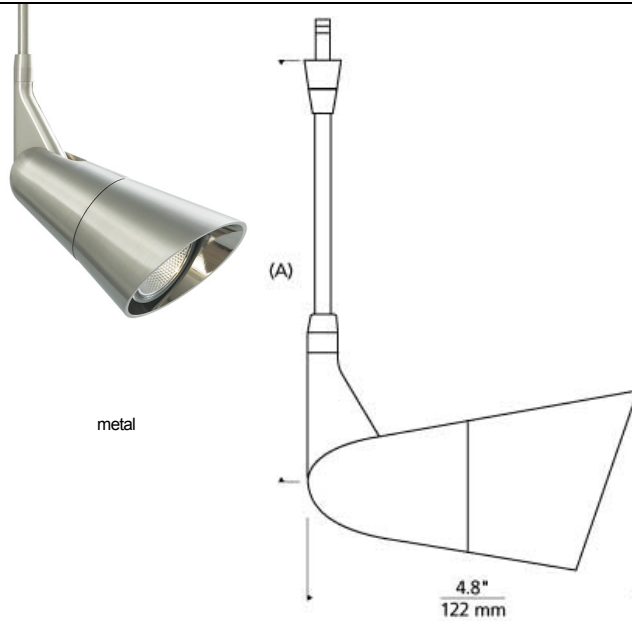

LOW - VOLTAGE HEADS

Scania Head T20

DESCRIPTION

The Scania display head by Tech Lighting is clean and modern with its European-inspired head. This chic display head puts light where you need it the most by allowing for a full 360° head rotation and 180° pivot to direct light beam in the desired direction. The Scania head is available in two modern body colors and can be customized to hang at four distinct stem lengths. Diversify the overall look and feel of the Scania by combining with the Monorail or Monopoint systems by Tech Lighting. This low-voltage display head is ideal for commercial lighting applications such as retail stores, libraries and galleries. The Scania accommodates a fully dimmable MR16 lamp that is sold separately. Head rotates 360°; pivots 180° to direct the beam. Includes Snap Louver Lens Holder. Can hold a single lens or louver (sold separately). Low-voltage, MR16 lamp of up to 50 watts (not included).

INSTALLATION

Socket terminates with FreeJack male connector, which may be installed into a system connector. Elements ordered with a system prefix include a connector for that system.

ACCESSORIES & OPTICAL CONTROLS

Eggcrate Louver

WEIGHT

0.64lb / 0.29kg ±

ORDERING INFORMATION

700	SYSTEM	SCAN	LENGTH (A)	COLOR	FINISH	LAMP
FJ	FREEJACK		03 3"	L LINEN	S SATIN NICKEL	12 VOLT HALOGEN
MP	MONOPOINT		06 6"	M METAL		
MO	MONORAIL		12 12"			
MO2	TWO-CIRCUIT MONORAIL					

Note: MP includes 4" Round Flush Canopy.

TECH LIGHTING®

7400 Linder Avenue
Skokie, Illinois 60077

T 847.410.4400
F 847.410.4500

Tech Lighting, L.L.C.

700 ____ SCAN ____

FIXTURE TYPE: _____

JOB NAME: _____

NOTES: _____

_____

_____

©2019 Tech Lighting, L.L.C. All Rights Reserved. The "Tech Lighting" graphic is a registered trademark of Tech Lighting, L.L.C. Tech Lighting reserves the right to change specifications for product improvements without notification.