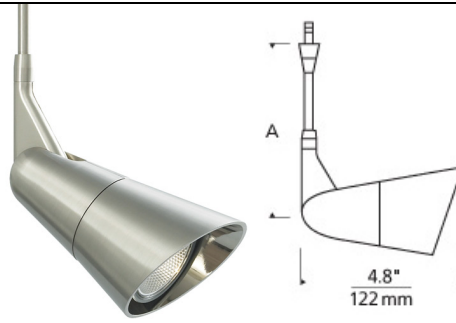

LOW - VOLTAGE HEADS

Scania Head

DESCRIPTION

Clean European-inspired head with a plated or matte painted finish. Head rotates 360°; pivots 180° to direct the beam. Includes Snap Louver Lens Holder. Can hold a single lens or louver (sold separately). Low-voltage, MR16 lamp of up to 50 watts (not included).

INSTALLATION

Socket terminates with FreeJack male connector, which may be installed into a system connector. Elements ordered with a system prefix include a connector for that system.

ACCESSORIES & OPTICAL CONTROLS

Dichroic Lens, Eggcrate Louver

WEIGHT

0.64lb / 0.29kg ±

metal

linen

metal

ORDERING INFORMATION

700	SYSTEM	SCAN	LENGTH (A)	COLOR	FINISH	LAMP
	FJ	FREEJACK	03 3"	L LINEN	S SATIN NICKEL	12 VOLT HALOGEN
	MP	MONOPOINT	06 6"	M METAL		
	MO	MONORAIL	12 12"			
	MO2	TWO-CIRCUIT MONORAIL				