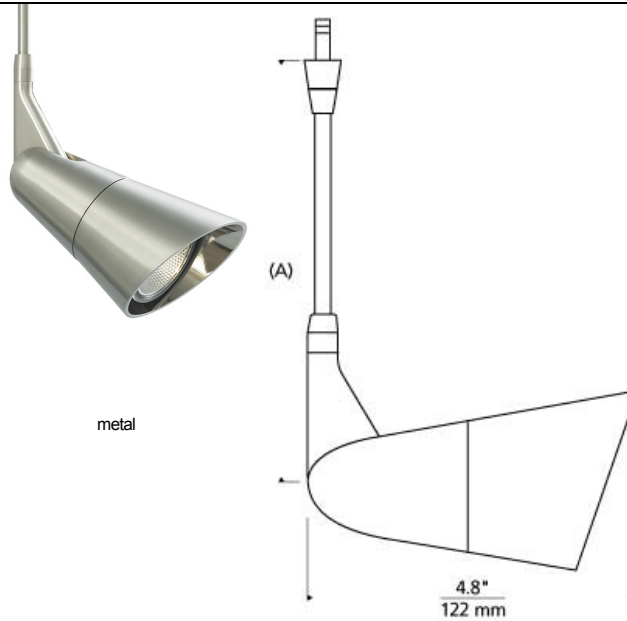

LOW - VOLTAGE HEADS

Scania Head T20

DESCRIPTION

The Scania display head by Tech Lighting is clean and modern with its European-inspired head. This chic display head puts light where you need it the most by allowing for a full 360° head rotation and 180° pivot to direct light beam in the desired direction. The Scania head is available in two modern body colors and can be customized to hang at four distinct stem lengths. Diversify the overall look and feel of the Scania by combining with the Monorail or Monopoint systems by Tech Lighting. This low-voltage display head is ideal for commercial lighting applications such as retail stores, libraries and galleries. The Scania accommodates a fully dimmable MR16 lamp that is sold separately. Head rotates 360°; pivots 180° to direct the beam. Includes Snap Louver Lens Holder. Can hold a single lens or louver (sold separately). Low-voltage, MR16 lamp of up to 50 watts (not included).

INSTALLATION

Socket terminates with FreeJack male connector, which may be installed into a system connector. Elements ordered with a system prefix include a connector for that system.

ACCESSORIES & OPTICAL CONTROLS

Eggcrate Louver

WEIGHT

0.64lb / 0.29kg ±

linen

metal

ORDERING INFORMATION

700	SYSTEM	SCAN	LENGTH (A)	COLOR	FINISH	LAMP
FJ	FREEJACK		03 3"	L LINEN	S SATIN NICKEL	12 VOLT HALOGEN
MP	MONOPOINT		06 6"	M METAL		
MO	MONORAIL		12 12"			
MO2	TWO-CIRCUIT MONORAIL					