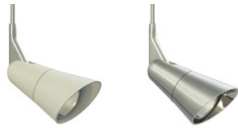

LOW - VOLTAGE HEADS

Scania Head T20

DESCRIPTION

The Scania display head by Tech Lighting is clean and modern with its European-inspired head. This chic display head puts light where you need it the most by allowing for a full 360° head rotation and 180° pivot to direct light beam in the desired direction. The Scania head is available in two modern body colors and can be customized to hang at four distinct stem lengths. Diversify the overall look and feel of the Scania by combining with the Monorail or Monopoint systems by Tech Lighting. This low-voltage display head is ideal for commercial lighting applications such as retail stores, libraries and galleries. The Scania accommodates a fully dimmable MR16 lamp that is sold separately. Head rotates 360°; pivots 180° to direct the beam. Includes Snap Louver Lens Holder. Can hold a single lens or louver (sold separately). Low-voltage, MR16 lamp of up to 50 watts (not included).

INSTALLATION

Socket terminates with FreeJack male connector, which may be installed into a system connector. Elements ordered with a system prefix include a connector for that system.

ACCESSORIES & OPTICAL CONTROLS

Eggcrate Louver

WEIGHT

0.64lb / 0.29kg ±

linen

metal

ORDERING INFORMATION

700	SYSTEM	SCAN	LENGTH (A)	COLOR	FINISH	LAMP
FJ	FREEJACK		03 3"	L LINEN	S SATIN NICKEL	12 VOLT HALOGEN
MP	MONOPOINT		06 6"	M METAL		
MO	MONORAIL		12 12"			
MO2	TWO-CIRCUIT MONORAIL					

Note: MP includes 4" Round Flush Canopy.