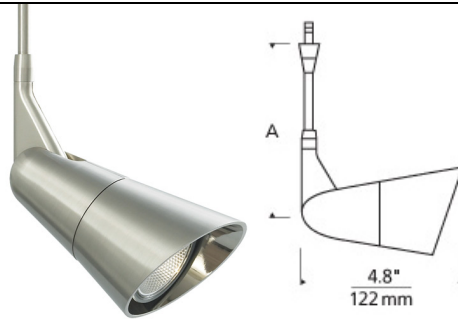

LOW - VOLTAGE HEADS

Scania Head

DESCRIPTION

Clean European-inspired head with a plated or matte painted finish. Head rotates 360°; pivots 180° to direct the beam. Includes Snap Louver Lens Holder. Can hold a single lens or louver (sold separately). Low-voltage, MR16 lamp of up to 50 watts (not included).

INSTALLATION

Socket terminates with FreeJack male connector, which may be installed into a system connector. Elements ordered with a system prefix include a connector for that system.

ACCESSORIES & OPTICAL CONTROLS

Dichroic Lens, Eggcrate Louver

WEIGHT

0.64lb / 0.29kg ±

metal

ORDERING INFORMATION

700	SYSTEM	SCAN	LENGTH (A)	COLOR	FINISH	LAMP	
	FJ	FREEJACK	03	3"	L LINEN	S SATIN NICKEL	12 VOLT HALOGEN
	MP	MONOPOINT	06	6"	M METAL		
	MO	MONORAIL	12	12"			
	MO2	TWO-CIRCUIT MONORAIL					

Note: MP includes 4" Round Flush Canopy.

TECH LIGHTING®
7400 Linder Avenue   T 847.410.4400
Skokie, Illinois 60077   F 847.410.4500

Tech Lighting, L.L.C.

700 ____ SCAN _____

FIXTURE TYPE: _____

JOB NAME: _____

NOTES: _____

_____

_____

©2017 Tech Lighting, L.L.C. All Rights Reserved. The "Tech Lighting" graphic is a registered trademark of Tech Lighting, L.L.C. Tech Lighting reserves the right to change specifications for product improvements without notification.