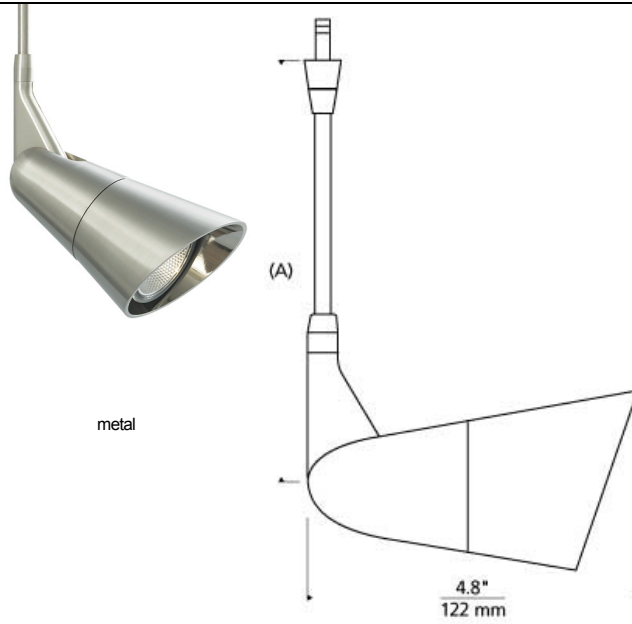

LOW - VOLTAGE HEADS

Scania Head T20

DESCRIPTION

Clean European-inspired head with a plated or matte painted finish. Head rotates 360°; pivots 180° to direct the beam. Includes Snap Louver Lens Holder. Can hold a single lens or louver (sold separately). Low-voltage, MR16 lamp of up to 50 watts (not included).

INSTALLATION

Socket terminates with FreeJack male connector, which may be installed into a system connector. Elements ordered with a system prefix include a connector for that system.

ACCESSORIES & OPTICAL CONTROLS

Eggcrate Louver

WEIGHT

0.64lb / 0.29kg ±

linen

metal

ORDERING INFORMATION

700	SYSTEM	SCAN	LENGTH (A)	COLOR	FINISH	LAMP
FJ	FREEJACK		03 3"	L LINEN	S SATIN NICKEL	12 VOLT HALOGEN
MP	MONOPOINT		06 6"	M METAL		
MO	MONORAIL		12 12"			
MO2	TWO-CIRCUIT MONORAIL					