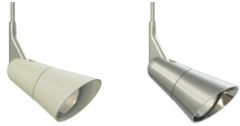

LOW - VOLTAGE HEADS

Scania Head T20

DESCRIPTION

Clean European-inspired head with a plated or matte painted finish. Head rotates 360°; pivots 180° to direct the beam. Includes Snap Louver Lens Holder. Can hold a single lens or louver (sold separately). Low-voltage, MR16 lamp of up to 50 watts (not included).

INSTALLATION

Socket terminates with FreeJack male connector, which may be installed into a system connector. Elements ordered with a system prefix include a connector for that system.

ACCESSORIES & OPTICAL CONTROLS

Eggcrate Louver

WEIGHT

0.64lb / 0.29kg ±

linen

metal

ORDERING INFORMATION

700	SYSTEM	SCAN	LENGTH (A)	COLOR	FINISH	LAMP
FJ	FREEJACK		03 3"	L LINEN	S SATIN NICKEL	12 VOLT HALOGEN
MP	MONOPOINT		06 6"	M METAL		
MO	MONORAIL		12 12"			
MO2	TWO-CIRCUIT MONORAIL					