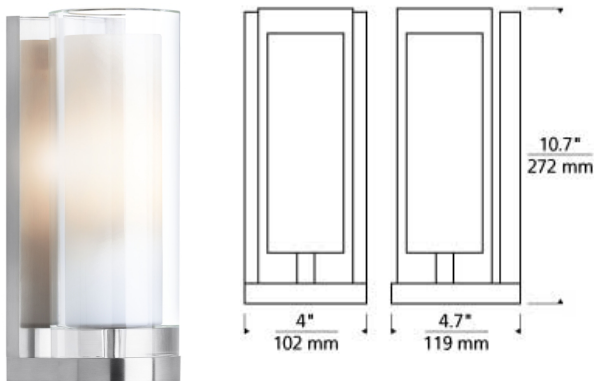

WALL COLLECTION

Sara Wall FL T20

DESCRIPTION

The Sara wall sconce light by Tech Lighting is simply elegant with its pure crystal shade and hand-blown glass diffuser. The Sara is cut from a solid block of crystal and formed into an elegant cylinder which surrounds the hand-blown inner white glass diffuser. This solid sconce sits on a die-cast metal base further enhancing the sophisticated and polished design. The Sara comes in three on-trend finishes Antique Bronze, Chrome and Satin Nickel. Scaling at 10.7" in length and 4.7" in width the Sara is ideal for bathroom vanities, hallway lighting and bedroom lighting flanking two end tables. Available lamping options include compact fluorescent no-lamp, leaving you the option to light this fixture with your preferred lamping. The Sara is one of two elegant fixtures in the Sara family, simple search for the Sara to find its closest family member. Instantly elevates any space. Rated for (1) 60w max, E26 medium based lamp (T10 lamp not included). Fluorescent includes 120 volt 26 watt GX24Q-3 base triple tube compact fluorescent lamp. May also be lamped with 32 watt GX24Q-3 base triple tube compact fluorescent lamp (not included). No Lamp version dimmable with standard incandescent dimmer.

clear

INSTALLATION

Mounts to a standard 4" square junction box with round plaster ring (provided by electrician).

WEIGHT

7-8lb / 3.18-3.63kg ±

clear

ORDERING INFORMATION

700WSSAR COLOR	FINISH	LAMP
C CLEAR	Z ANTIQUE BRONZE C CHROME S SATIN NICKEL	NO LAMP -CF COMPACT FLOURESCENT 120V