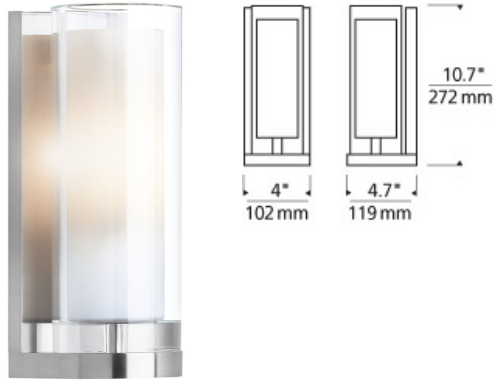

WALL COLLECTION

Sara Wall

DESCRIPTION

Pure indulgence, the Sara is cut from a solid block of crystal and formed into an elegant cylinder which surrounds a hand-blown inner white glass diffuser and sits atop a die-cast metal base. Instantly elevates any space. Incandescent includes 120 volt, 60 watt or equivalent T10 medium base lamp. Fluorescent includes 120 volt 26 watt GX24Q-3 base triple tube compact fluorescent lamp. May also be lamped with 32 watt GX24Q-3 base triple tube compact fluorescent lamp (not included). Incandescent version dimmable with standard incandescent dimmer.

INSTALLATION

Mounts to a standard 4" square junction box with round plaster ring (provided by electrician).

clear

clear

ORDERING INFORMATION

700WSSAR COLOR	FINISH	LAMP
C CLEAR	Z ANTIQUE BRONZE C CHROME S SATIN NICKEL	INCANDESCENT 120V -CF COMPACT FLOURESCENT 120V