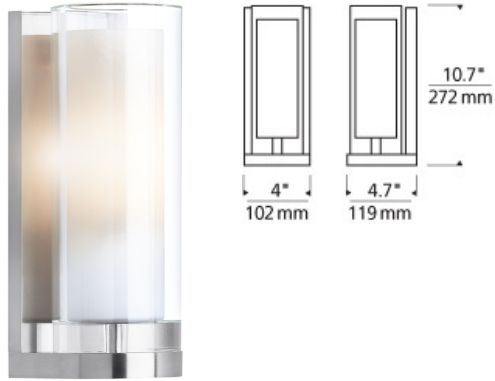

WALL COLLECTION

Sara Wall

DESCRIPTION

Pure indulgence, the Sara is cut from a solid block of crystal and formed into an elegant cylinder which surrounds a hand-blown inner white glass diffuser and sits atop a die-cast metal base. Instantly elevates any space. Incandescent includes 120 volt, 60 watt or equivalent T10 medium base lamp. Fluorescent includes 120 volt 26 watt GX24Q-3 base triple tube compact fluorescent lamp. May also be lamped with 32 watt GX24Q-3 base triple tube compact fluorescent lamp (not included). Incandescent version dimmable with standard incandescent dimmer.

INSTALLATION

Mounts to a standard 4" square junction box with round plaster ring (provided by electrician).

clear

clear

ORDERING INFORMATION

| 700WSSAR COLOR | FINISH | LAMP |
|----------------|--|---|
| C CLEAR | Z ANTIQUE BRONZE C CHROME S SATIN NICKEL | INCANDESCENT 120V -CF COMPACT FLOURESCENT 120V |