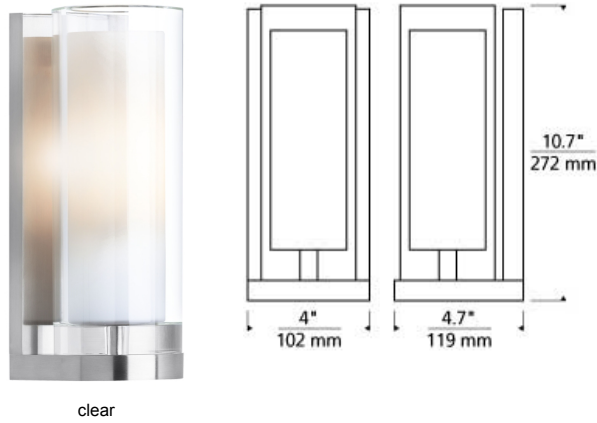

WALL COLLECTION

Sara Wall

DESCRIPTION

The Sara wall sconce light by Tech Lighting is simply elegant with its pure crystal shade and hand-blown glass diffuser. The Sara is cut from a solid block of crystal and formed into an elegant cylinder which surrounds the hand-blown inner white glass diffuser. This solid sconce sits on a die-cast metal base further enhancing the sophisticated and polished design. The Sara comes in three on-trend finishes Antique Bronze, Chrome and Satin Nickel. Scaling at 10.7" in length and 4.7" in width the Sara is ideal for bathroom vanities, hallway lighting and bedroom lighting flanking two end tables. Available lamping options include compact fluorescent no-lamp, leaving you the option to light this fixture with your preferred lamping. The Sara is one of two elegant fixtures in the Sara family, simple search for the Sara to find its closest family member. Instantly elevates any space. Rated for (1) 60w max, E26 medium based lamp (Not Included). Fluorescent includes 120 volt 26 watt GX24Q-3 base triple tube compact fluorescent lamp. May also be lamped with 32 watt GX24Q-3 base triple tube compact fluorescent lamp (not included). No Lamp version dimmable with standard incandescent dimmer.

clear

INSTALLATION

Mounts to a standard 4" square junction box with round plaster ring (provided by electrician).

WEIGHT

7-8lb / 3.18-3.63kg ±

clear

ORDERING INFORMATION

700WSSAR COLOR	FINISH	LAMP
C CLEAR	Z ANTIQUE BRONZE C CHROME S SATIN NICKEL	NO LAMP -CF COMPACT FLOURESCENT 120V