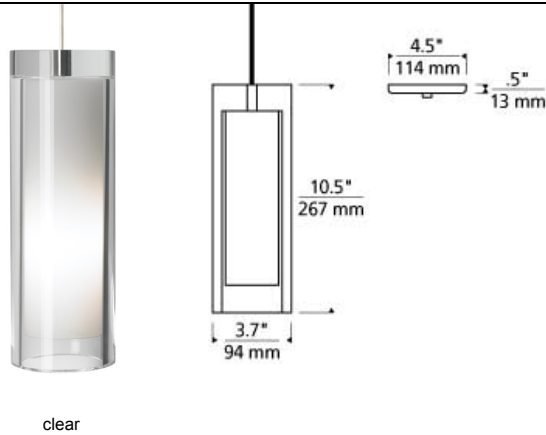

LINE - VOLTAGE PENDANTS / SUSPENSION

**Sara Grande Pendant** LED T20

**DESCRIPTION**

The Sara Grande Pendant light by Tech Lighting is simply elegant with its pure crystal shade and hand-blown glass diffuser. The Sara is cut from a solid block of crystal and formed into an elegant cylinder which surrounds the hand-blown inner white glass diffuser. The Sara comes in three on-trend finishes Antique Bronze, Chrome and Satin Nickel. Scaling at 10.5" in length and 3.7" in width the Sara Grande Pendant is ideal for kitchen island task lighting, bedroom lighting and dining room lighting. Available lamping options include compact fluorescent and no-lamp, leaving you the option to light this fixture with your preferred lamping. The Sara Grande Pendant is one of four elegant fixtures in the Sara family, simply search for Sara Grande to find its closest family member. Rated for (1) 60 watt max, E26 medium based lamp (Lamp Not Included). LED includes 120 volt 6.5 watt, 810 delivered lumen, 2700K, medium base LED BT15 lamp. Fixture is provided with six feet of field-cutable cable. Dimmable with most LED compatible ELV and TRIAC dimmers.

clear

**INSTALLATION**

This product can mount to either a 4" square electrical box with round plaster ring or an octagon electrical box.

**WEIGHT**

5.5-6lb / 2.49-2.72kg ±

clear

**ORDERING INFORMATION**

700 SYSTEM	SARGP	COLOR	FINISH	LAMP
TD	LINE-VOLTAGE PENDANTS/SUSPENSION	C CLEAR	Z ANTIQUE BRONZE B BLACK S SATIN NICKEL W WHITE	NO LAMP -LED827 BT15 LED 80 CRI 2700K 120V