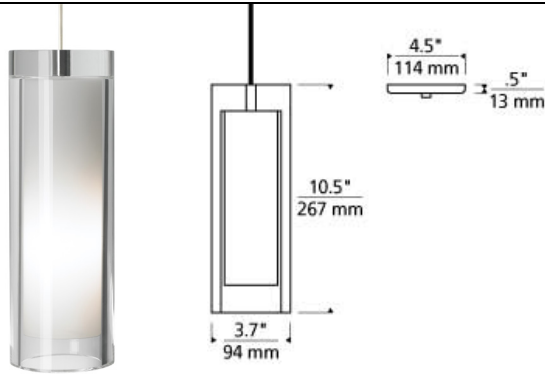

LINE - VOLTAGE PENDANTS / SUSPENSION

Sara Grande Pendant LED T20

DESCRIPTION

Pure indulgence, the Sara Grande is cut from a solid block of crystal and formed into an elegant cylinder which surrounds a hand-blown inner white glass diffuser. Instantly elevates any space. rated for (1) 60 watt max, E26 medium based lamp (Lamp Not Included). LED includes 120 volt 6.5 watt, 810 delivered lumen, 2700K, medium base LED BT15 lamp. Fixture is provided with six feet of field-cutttable cable. Incandescent version dimmable with standard incandescent dimmer. LED version dimmable with LED compatible dimmer.

INSTALLATION

This product can mount to either a 4" square electrical box with round plaster ring or an octagon electrical box.

WEIGHT

5.5-6lb / 2.49-2.72kg ±

clear

clear

ORDERING INFORMATION

700 SYSTEM	SARGP	COLOR	FINISH	LAMP
TD	LINE-VOLTAGE PENDANTS/SUSPENSION	C CLEAR	Z ANTIQUE BRONZE B BLACK S SATIN NICKEL W WHITE	NO LAMP -LED827 BT15 LED 80 CRI 2700K 120V