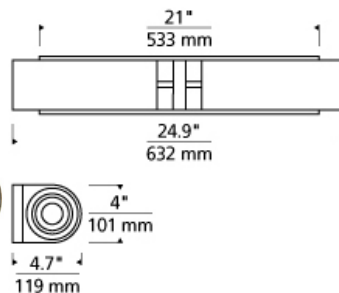

BATH COLLECTION

Sara Double Wall FL T20

**DESCRIPTION**

Pure indulgence, the Sara is cut from a solid block of crystal and formed into two elegant cylinders which surround hand-blown inner white glass diffusers that sit atop a die-cast metal base. Instantly elevates any space. May be mounted vertically or horizontally. Rated for (2) 60w max, E26 medium based lamp (T10 lamp not included). Fluorescent includes two 18 watt 2GX7 base twin tube compact fluorescent lamps.

**INSTALLATION**

Mounts to a standard 4" square junction box with round plaster ring (provided by electrician).

**WEIGHT**

10-10.5lb / 4.54-4.76kg ±

sara double wall

**ORDERING INFORMATION**

700WSSARDC FINISH