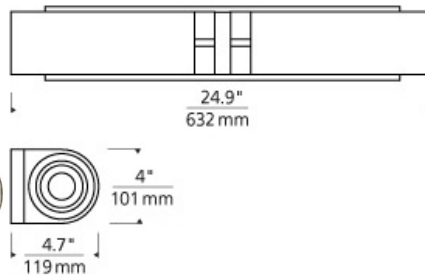

Sara Double Wall 

DESCRIPTION

Pure indulgence, the Sara is cut from a solid block of crystal and formed into two elegant cylinders which surround hand-blown inner white glass diffusers that sit atop a die-cast metal base. Instantly elevates any space. May be mounted vertically or horizontally. Incandescent includes two 120 volt, 60 watt or equivalent T10 medium base lamps. Fluorescent includes two 18 watt 2GX7 base twin tube compact fluorescent lamps. Incandescent version dimmable with standard incandescent dimmer.

INSTALLATION

Mounts to a standard 4" square junction box with round plaster ring (provided by electrician).

sara double wall

ORDERING INFORMATION

700WSSARDC FINISH

- C CHROME
- S SATIN NICKEL

LAMP

- INCANDESCENT 120V
- CF COMPACT FLOURESCENT 120V