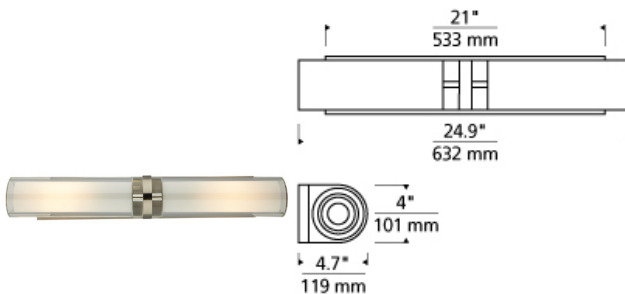

Sara Double Wall 

DESCRIPTION

Pure indulgence, the Sara is cut from a solid block of crystal and formed into two elegant cylinders which surround hand-blown inner white glass diffusers that sit atop a die-cast metal base. Instantly elevates any space. May be mounted vertically or horizontally. Rated for (2) 60w max, E26 medium based lamp (Not Included). Fluorescent includes two 18 watt 2GX7 base twin tube compact fluorescent lamps.

INSTALLATION

Mounts to a standard 4" square junction box with round plaster ring (provided by electrician).

sara double wall

ORDERING INFORMATION

700WSSARDC FINISH

- C CHROME
- S SATIN NICKEL

LAMP

- NO LAMP
- CF COMPACT FLOURESCENT 120V