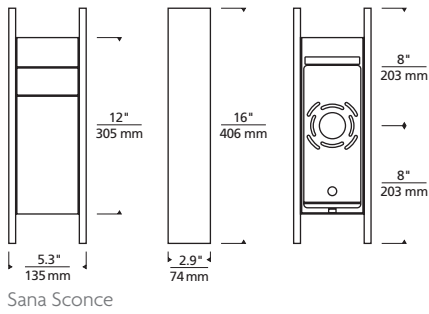

SANA 16 WALL SCONCE

PHOTOMETRICS*

*For latest photometrics, please visit www.techlighting.com/OUTDOOR

SANA WALL

Total Lumen Output:	197
Total Power:	7.5
Luminaire Efficacy:	18
Color Temp:	3000K
CRI:	90
BUG Rating:	N/A

PROJECT INFO

FIXTURE TYPE & QUANTITY	JOB NAME & INFO	NOTES

GENERATION BRANDS
7400 Linder Avenue, Skokie, Illinois 60077
T 847.410.4400 F 847.410.4500

© 2018 Tech Lighting, L.L.C. All rights reserved. The "Tech Lighting" graphic is a registered trademark of Tech Lighting, L.L.C. Tech Lighting reserves the right to change specifications for product improvements without notification.