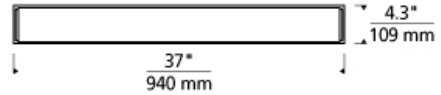

Sage 37 Bath

DESCRIPTION

The sleek Sage LED bath light is purpose-built to provide a beautifully diffused wash of LED illumination perfect for vanity light applications. Pairing its ultra-slim, full length backplate with its uninterrupted linear diffuser creates a sophisticated, clean, modern aesthetic. High quality, smoothly diffused LED lamping options available in all three scalable sizes let you match the performance of the Sage bath light to your personal preferences. In addition to each Sage bath light fixture being able to be mounted horizontally above a mirror, they also can be mounted vertically flanking a mirror or as a wall sconce light and are fully dimmable for creating the desired ambiance. Includes 46 watt, 3427 delivered lumen, 2700K or 3000K LED module. Mounts horizontally or vertically. ADA compliant. Dimmable with low-voltage electronic dimmer.

INSTALLATION

This product can mount to either a 4" square electrical box with round plaster ring or an octagonal electrical box.

WEIGHT

4.3-4.3lb / 1.95-1.95kg ±

chrome

satin nickel

ORDERING INFORMATION

700BCSAGW	LENGTH (A)	FINISH	LAMP
	37 38"	C CHROME S SATIN NICKEL	-LED927 LED 90 CRI 2700K 120V -LED927-277 LED 90 CRI 2700K 277V -LED930 LED 90 CRI 3000K 120V -LED930-277 LED 90 CRI 3000K 277V