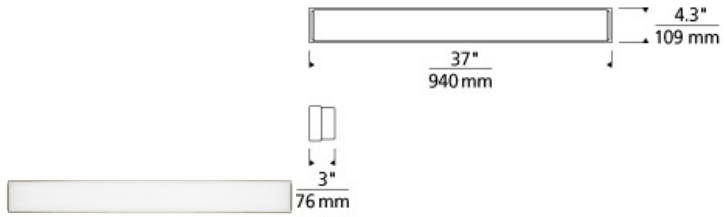

## DESCRIPTION

The sleek Sage LED bath light is purpose-built to provide a beautifully diffused wash of LED illumination perfect for vanity light applications. Pairing its ultra-slim, full length backplate with its uninterrupted linear diffuser creates a sophisticated, clean, modern aesthetic. High quality, smoothly diffused LED lamping options available in all three scalable sizes let you match the performance of the Sage bath light to your personal preferences. In addition to each Sage bath light fixture being able to be mounted horizontally above a mirror, they also can be mounted vertically flanking a mirror or as a wall sconce light and are fully dimmable for creating the desired ambiance. Includes 46 watt, 3427 delivered lumen, 2700K or 3000K LED module. Mounts horizontally or vertically. ADA compliant. Dimmable with low-voltage electronic dimmer.

## INSTALLATION

This product can mount to either a 4" square electrical box with round plaster ring or an octagonal electrical box.

## WEIGHT

4.3-4.3lb / 1.95-1.95kg ±

chrome

satin nickel

## ORDERING INFORMATION

| 700BCSAGW | LENGTH (A) | FINISH                     | LAMP   |
|-----------|------------|----------------------------|--|
|           | 37 38"     | C CHROME<br>S SATIN NICKEL | -LED927 LED 90 CRI 2700K 120V<br>-LED927-277 LED 90 CRI 2700K 277V<br>-LED930 LED 90 CRI 3000K 120V<br>-LED930-277 LED 90 CRI 3000K 277V |