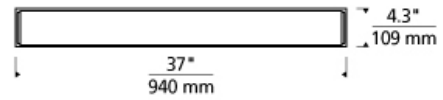

Sage 37 Bath

LED ADA T20

DESCRIPTION

The sleek Sage LED bath light is purpose-built to provide a beautifully diffused wash of LED illumination perfect for vanity light applications. Pairing its ultra-slim, full length backplate with its uninterrupted linear diffuser creates a sophisticated, clean, modern aesthetic. High quality, smoothly diffused LED lamping options available in all three scalable sizes let you match the performance of the Sage bath light to your personal preferences. In addition to each Sage bath light fixture being able to be mounted horizontally above a mirror, they also can be mounted vertically flanking a mirror or as a wall sconce light and are fully dimmable for creating the desired ambiance. Includes 46 watt, 3427 delivered lumen, 2700K or 3000K LED module. Mounts horizontally or vertically. ADA compliant. Dimmable with low-voltage electronic dimmer.

INSTALLATION

This product can mount to either a 4" square electrical box with round plaster ring or an octagonal electrical box.

WEIGHT

4.3-4.3lb / 1.95-1.95kg ±

chrome

satin nickel

ORDERING INFORMATION

700BCSAGW LENGTH (A)	FINISH	LAMP
37 38"	C CHROME S SATIN NICKEL	-LED927 LED 90 CRI 2700K 120V -LED927-277 LED 90 CRI 2700K 277V -LED930 LED 90 CRI 3000K 120V -LED930-277 LED 90 CRI 3000K 277V