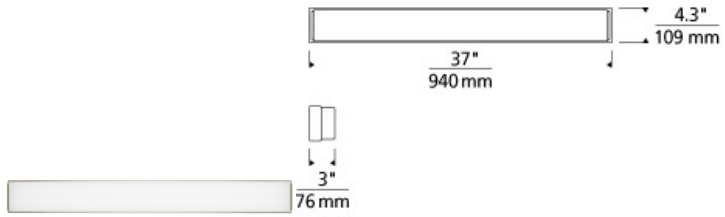

Sage 37 Bath

DESCRIPTION

The sleek Sage LED bath light is purpose-built to provide a beautifully diffused wash of LED illumination perfect for vanity light applications. Pairing its ultra-slim, full length backplate with its uninterrupted linear diffuser creates a sophisticated, clean, modern aesthetic. High quality, smoothly diffused LED lamping options available in all three scalable sizes let you match the performance of the Sage bath light to your personal preferences. In addition to each Sage bath light fixture being able to be mounted horizontally above a mirror, they also can be mounted vertically flanking a mirror or as a wall sconce light and are fully dimmable for creating the desired ambiance. Includes 46 watt, 3427 delivered lumen, 2700K or 3000K LED module. Mounts horizontally or vertically. ADA compliant. Dimmable with low-voltage electronic dimmer.

INSTALLATION

This product can mount to either a 4" square electrical box with round plaster ring or an octagonal electrical box.

WEIGHT

4.3-4.3lb / 1.95-1.95kg ±

chrome

satin nickel

ORDERING INFORMATION

| 700BCSAGW | LENGTH (A) | FINISH | LAMP |
|-----------|------------|----------------------------|--|
| | 37 38" | C CHROME S SATIN NICKEL | -LED927 LED 90 CRI 2700K 120V -LED927-277 LED 90 CRI 2700K 277V -LED930 LED 90 CRI 3000K 120V -LED930-277 LED 90 CRI 3000K 277V |