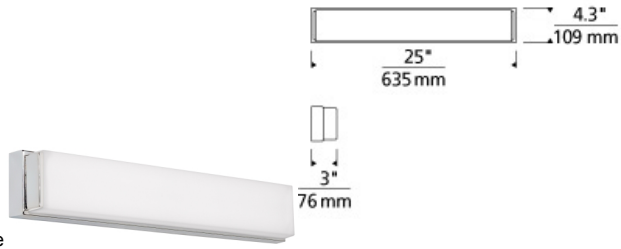

Sage 25 Bath

DESCRIPTION

The sleek Sage LED bath light is purpose-built to provide a beautifully diffused wash of LED illumination perfect for vanity light applications. Pairing its ultra-slim, full length backplate with its uninterrupted linear diffuser creates a sophisticated, clean, modern aesthetic. High quality, smoothly diffused LED lamping options available in all three scalable sizes let you match the performance of the Sage bath light to your personal preferences. In addition to each Sage bath light fixture being able to be mounted horizontally above a mirror, they also can be mounted vertically flanking a mirror or as a wall sconce light and are fully dimmable for creating the desired ambiance. Includes 35 watt, 2210 delivered lumen, 2700K or 3000K LED module. Mounts horizontally or vertically. ADA compliant. Dimmable with low-voltage electronic dimmer.

INSTALLATION

This product can mount to either a 4" square electrical box with round plaster ring or an octagonal electrical box.

WEIGHT

3.8-3.8lb / 1.72-1.72kg ±

chrome

satin nickel

ORDERING INFORMATION

700BCSAGW	LENGTH (A)	FINISH	LAMP
25	25"	C CHROME S SATIN NICKEL	-LED927 LED 90 CRI 2700K 120V -LED927-277 LED 90 CRI 2700K 277V -LED930 LED 90 CRI 3000K 120V -LED930-277 LED 90 CRI 3000K 277V