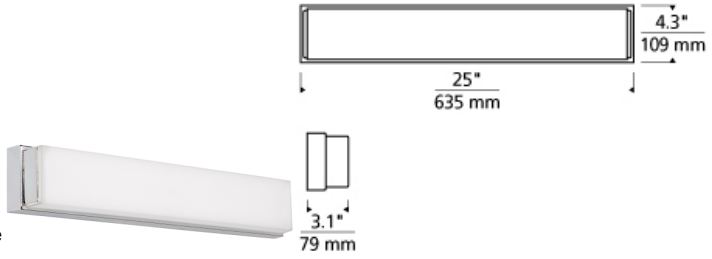

Sage 25 Bath

LED ADA T20

DESCRIPTION

The sleek Sage LED bath light is purpose-built to provide a beautifully diffused wash of LED illumination perfect for vanity light applications. Pairing its ultra-slim, full length backplate with its uninterrupted linear diffuser creates a sophisticated, clean, modern aesthetic. High quality, smoothly diffused LED lamping options available in all three scalable sizes let you match the performance of the Sage bath light to your personal preferences. In addition to each Sage bath light fixture being able to be mounted horizontally above a mirror, they also can be mounted vertically flanking a mirror or as a wall sconce light and are fully dimmable for creating the desired ambiance. Includes 35 watt, 2210 delivered lumen, 2700K or 3000K LED module. Mounts horizontally or vertically. ADA compliant. Dimmable with low-voltage electronic dimmer.

INSTALLATION

This product can mount to either a 4" square electrical box with round plaster ring or an octagonal electrical box.

WEIGHT

3.5-4lb / 1.59-1.81kg ±

chrome

satin nickel

ORDERING INFORMATION

700BCSAGW LENGTH (A)	FINISH	LAMP
25 25"	C CHROME S SATIN NICKEL	-LED927 LED 90 CRI 2700K 120V -LED927-277 LED 90 CRI 2700K 277V -LED930 LED 90 CRI 3000K 120V -LED930-277 LED 90 CRI 3000K 277V