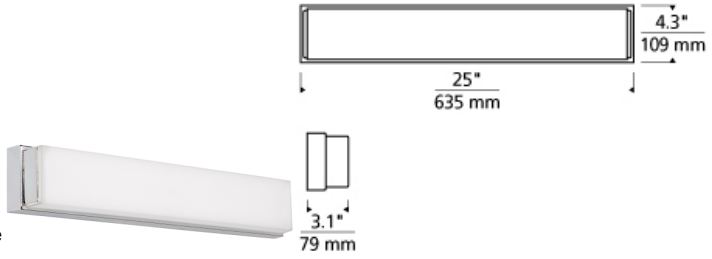

## DESCRIPTION

The sleek Sage LED bath light is purpose-built to provide a beautifully diffused wash of LED illumination perfect for vanity light applications. Pairing its ultra-slim, full length backplate with its uninterrupted linear diffuser creates a sophisticated, clean, modern aesthetic. High quality, smoothly diffused LED lamping options available in all three scalable sizes let you match the performance of the Sage bath light to your personal preferences. In addition to each Sage bath light fixture being able to be mounted horizontally above a mirror, they also can be mounted vertically flanking a mirror or as a wall sconce light and are fully dimmable for creating the desired ambiance. Includes 35 watt, 2210 delivered lumen, 2700K or 3000K LED module. Mounts horizontally or vertically. ADA compliant. Dimmable with low-voltage electronic dimmer.

## INSTALLATION

This product can mount to either a 4" square electrical box with round plaster ring or an octagonal electrical box.

## WEIGHT

3.5-4lb / 1.59-1.81kg ±

chrome

satin nickel