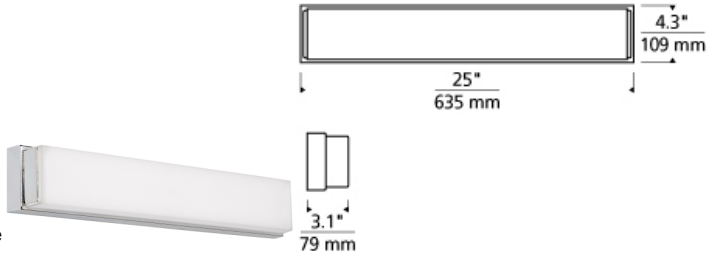

Sage 25 Bath

DESCRIPTION

The sleek Sage LED bath light is purpose-built to provide a beautifully diffused wash of LED illumination perfect for vanity light applications. Pairing its ultra-slim, full length backplate with its uninterrupted linear diffuser creates a sophisticated, clean, modern aesthetic. High quality, smoothly diffused LED lamping options available in all three scalable sizes let you match the performance of the Sage bath light to your personal preferences. In addition to each Sage bath light fixture being able to be mounted horizontally above a mirror, they also can be mounted vertically flanking a mirror or as a wall sconce light and are fully dimmable for creating the desired ambiance. Includes 35 watt, 2210 delivered lumen, 2700K or 3000K LED module. Mounts horizontally or vertically. ADA compliant. Dimmable with low-voltage electronic dimmer.

INSTALLATION

This product can mount to either a 4" square electrical box with round plaster ring or an octagonal electrical box.

WEIGHT

3.5-4lb / 1.59-1.81kg ±

chrome

satin nickel

ORDERING INFORMATION

700BCSAGW	LENGTH (A)	FINISH	LAMP
25	25"	C CHROME S SATIN NICKEL	-LED927 LED 90 CRI 2700K 120V -LED927-277 LED 90 CRI 2700K 277V -LED930 LED 90 CRI 3000K 120V -LED930-277 LED 90 CRI 3000K 277V