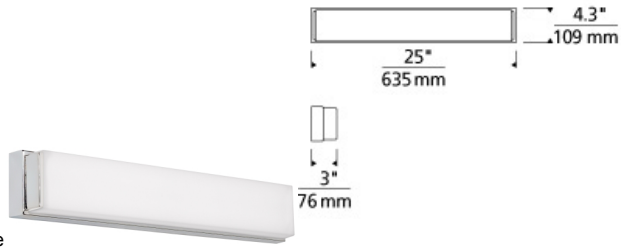

Sage 25 Bath

DESCRIPTION

The sleek Sage LED bath light is purpose-built to provide a beautifully diffused wash of LED illumination perfect for vanity light applications. Pairing its ultra-slim, full length backplate with its uninterrupted linear diffuser creates a sophisticated, clean, modern aesthetic. High quality, smoothly diffused LED lamping options available in all three scalable sizes let you match the performance of the Sage bath light to your personal preferences. In addition to each Sage bath light fixture being able to be mounted horizontally above a mirror, they also can be mounted vertically flanking a mirror or as a wall sconce light and are fully dimmable for creating the desired ambiance. Includes 35 watt, 2210 delivered lumen, 2700K or 3000K LED module. Mounts horizontally or vertically. ADA compliant. Dimmable with low-voltage electronic dimmer.

INSTALLATION

This product can mount to either a 4" square electrical box with round plaster ring or an octagonal electrical box.

WEIGHT

3.8-3.8lb / 1.72-1.72kg ±

chrome

satin nickel

ORDERING INFORMATION

700BCSAGW	LENGTH (A)	FINISH	LAMP
25	25"	C CHROME S SATIN NICKEL	-LED927 LED 90 CRI 2700K 120V -LED927-277 LED 90 CRI 2700K 277V -LED930 LED 90 CRI 3000K 120V -LED930-277 LED 90 CRI 3000K 277V