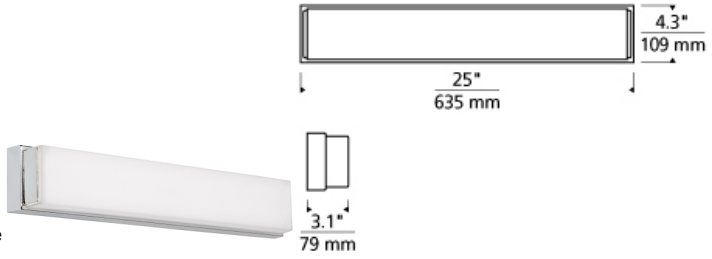

## DESCRIPTION

The sleek Sage LED bath light is purpose-built to provide a beautifully diffused wash of LED illumination perfect for vanity light applications. Pairing its ultra-slim, full length backplate with its uninterrupted linear diffuser creates a sophisticated, clean, modern aesthetic. High quality, smoothly diffused LED lamping options available in all three scalable sizes let you match the performance of the Sage bath light to your personal preferences. In addition to each Sage bath light fixture being able to be mounted horizontally above a mirror, they also can be mounted vertically flanking a mirror or as a wall sconce light and are fully dimmable for creating the desired ambiance. Includes 35 watt, 2210 delivered lumen, 2700K or 3000K LED module. Mounts horizontally or vertically. ADA compliant. Dimmable with low-voltage electronic dimmer.

## INSTALLATION

This product can mount to either a 4" square electrical box with round plaster ring or an octagonal electrical box.

## WEIGHT

3.5-4lb / 1.59-1.81kg ±

chrome

satın nickel

## ORDERING INFORMATION

| 700BCSAGW LENGTH (A) | FINISH                     | LAMP   |
|----------------------|----------------------------|--|
| 25 25"               | C CHROME<br>S SATIN NICKEL | -LED927 LED 90 CRI 2700K 120V<br>-LED927-277 LED 90 CRI 2700K 277V<br>-LED930 LED 90 CRI 3000K 120V<br>-LED930-277 LED 90 CRI 3000K 277V |