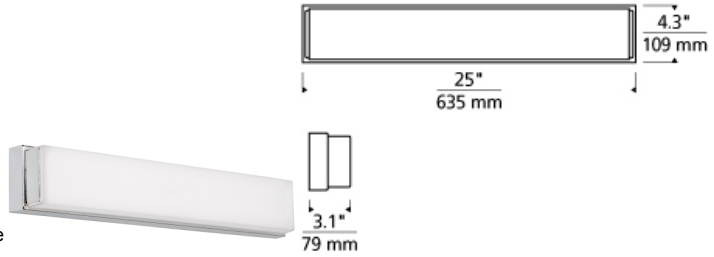

Sage 25 Bath

DESCRIPTION

The sleek Sage LED bath light is purpose-built to provide a beautifully diffused wash of LED illumination perfect for vanity light applications. Pairing its ultra-slim, full length backplate with its uninterrupted linear diffuser creates a sophisticated, clean, modern aesthetic. High quality, smoothly diffused LED lamping options available in all three scalable sizes let you match the performance of the Sage bath light to your personal preferences. In addition to each Sage bath light fixture being able to be mounted horizontally above a mirror, they also can be mounted vertically flanking a mirror or as a wall sconce light and are fully dimmable for creating the desired ambiance. Includes 35 watt, 2210 delivered lumen, 2700K or 3000K LED module. Mounts horizontally or vertically. ADA compliant. Dimmable with low-voltage electronic dimmer.

INSTALLATION

This product can mount to either a 4" square electrical box with round plaster ring or an octagonal electrical box.

WEIGHT

3.8-3.8lb / 1.72-1.72kg ±

chrome

satin nickel

ORDERING INFORMATION

700BCSAGW	LENGTH (A)	FINISH	LAMP
25	25"	C CHROME S SATIN NICKEL	-LED927 LED 90 CRI 2700K 120V -LED927-277 LED 90 CRI 2700K 277V -LED930 LED 90 CRI 3000K 120V -LED930-277 LED 90 CRI 3000K 277V