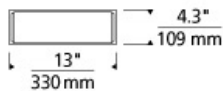

BATH COLLECTION

Sage 13 Wall/Bath

DESCRIPTION

The sleek Sage LED bath light is purpose-built to provide a beautifully diffused wash of LED illumination perfect for vanity light applications. Pairing its ultra-slim, full length backplate with its uninterrupted linear diffuser creates a sophisticated, clean, modern aesthetic. High quality, smoothly diffused LED lamping options available in all three scalable sizes let you match the performance of the Sage bath light to your personal preferences. In addition to each Sage bath light fixture being able to be mounted horizontally above a mirror, they also can be mounted vertically flanking a mirror or as a wall sconce light and are fully dimmable for creating the desired ambiance. Includes 25 watt, 1334 delivered lumen, 2700K or 3000K LED module. Mounts horizontally or vertically. ADA compliant. Dimmable with low-voltage electronic dimmer.

INSTALLATION

This product can mount to either a 4" square electrical box with round plaster ring or an octagonal electrical box (not included).

WEIGHT

2.2-2.2lb / 1-1kg ±

chrome

satin nickel

ORDERING INFORMATION

700BCSAGW	LENGTH (A)	FINISH	LAMP
13	13"	C CHROME S SATIN NICKEL	-LED927 LED 90 CRI 2700K 120V -LED927-277 LED 90 CRI 2700K 277V -LED930 LED 90 CRI 300K 120V -LED930-277 LED 90 CRI 300K 277V

TECH LIGHTING®