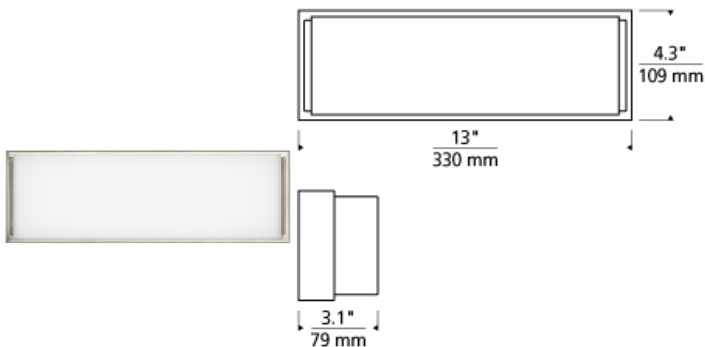

BATH COLLECTION

Sage 13 Wall/Bath

DESCRIPTION

The sleek Sage LED bath light is purpose-built to provide a beautifully diffused wash of LED illumination perfect for vanity light applications. Pairing its ultra-slim, full-length backplate with its uninterrupted linear diffuser creates a sophisticated, clean, modern aesthetic. High quality, smoothly diffused LED lamping options available in all three scalable sizes let you match the performance of the Sage bath light to your personal preferences. In addition to each Sage bath light fixture being able to be mounted horizontally above a mirror, they also can be mounted vertically flanking a mirror or as a wall sconce light and are fully dimmable for creating the desired ambiance. Includes 25 watt, 1334 delivered lumen, 2700K or 3000K LED module. Mounts horizontally or vertically. ADA compliant. Dimmable with low-voltage electronic dimmer.

INSTALLATION

This product can mount to either a 4" square electrical box with round plaster ring or an octagonal electrical box (not included).

WEIGHT

2-2.5lb / 0.91-1.13kg ±

chrome

satin nickel

ORDERING INFORMATION

700BCSAGW	LENGTH (A)	FINISH	LAMP
13	13"	C CHROME S SATIN NICKEL	-LED927 LED 90 CRI 2700K 120V -LED927-277 LED 90 CRI 2700K 277V -LED930 LED 90 CRI 300K 120V -LED930-277 LED 90 CRI 300K 277V

TECH LIGHTING®