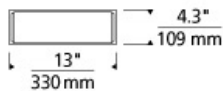

BATH COLLECTION

Sage 13 Wall/Bath

DESCRIPTION

The sleek Sage LED bath light is purpose-built to provide a beautifully diffused wash of LED illumination perfect for vanity light applications. Pairing its ultra-slim, full length backplate with its uninterrupted linear diffuser creates a sophisticated, clean, modern aesthetic. High quality, smoothly diffused LED lamping options available in all three scalable sizes let you match the performance of the Sage bath light to your personal preferences. In addition to each Sage bath light fixture being able to be mounted horizontally above a mirror, they also can be mounted vertically flanking a mirror or as a wall sconce light and are fully dimmable for creating the desired ambiance. Includes 25 watt, 1334 delivered lumen, 2700K or 3000K LED module. Mounts horizontally or vertically. ADA compliant. Dimmable with low-voltage electronic dimmer.