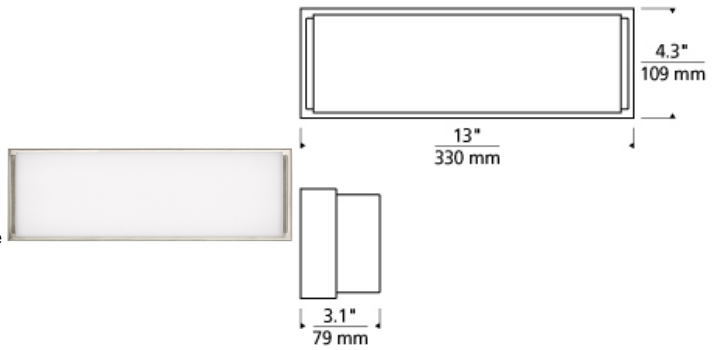

BATH COLLECTION

Sage 13 Wall/Bath LED ADA T20

DESCRIPTION

The sleek Sage LED bath light is purpose-built to provide a beautifully diffused wash of LED illumination perfect for vanity light applications. Pairing its ultra-slim, full-length backplate with its uninterrupted linear diffuser creates a sophisticated, clean, modern aesthetic. High quality, smoothly diffused LED lamping options available in all three scalable sizes let you match the performance of the Sage bath light to your personal preferences. In addition to each Sage bath light fixture being able to be mounted horizontally above a mirror, they also can be mounted vertically flanking a mirror or as a wall sconce light and are fully dimmable for creating the desired ambiance. Includes 25 watt, 1334 delivered lumen, 2700K or 3000K LED module. Mounts horizontally or vertically. ADA compliant. Dimmable with low-voltage electronic dimmer.

INSTALLATION

This product can mount to either a 4" square electrical box with round plaster ring or an octagonal electrical box (not included).

WEIGHT

2-2.5lb / 0.91-1.13kg ±

chrome

satın nickel

ORDERING INFORMATION

700BCSAGW	LENGTH (A)	FINISH	LAMP
13	13"	C CHROME S SATIN NICKEL	-LED927 LED 90 CRI 2700K 120V -LED927-277 LED 90 CRI 2700K 277V -LED930 LED 90 CRI 300K 120V -LED930-277 LED 90 CRI 300K 277V

TECH LIGHTING®
 7400 Linder Avenue T 847.410.4400
 Skokie, Illinois 60077 F 847.410.4500