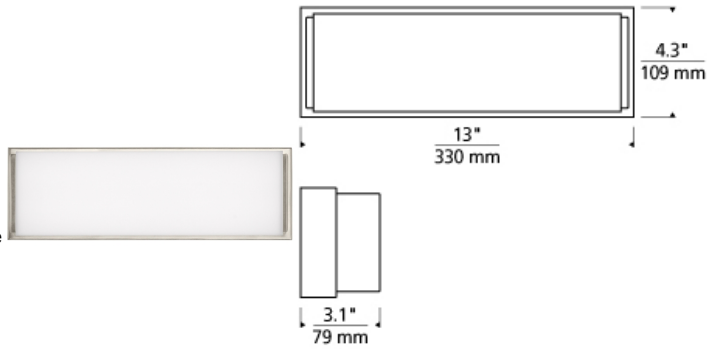

### DESCRIPTION

The sleek Sage LED bath light is purpose-built to provide a beautifully diffused wash of LED illumination perfect for vanity light applications. Pairing its ultra-slim, full-length backplate with its uninterrupted linear diffuser creates a sophisticated, clean, modern aesthetic. High quality, smoothly diffused LED lamping options available in all three scalable sizes let you match the performance of the Sage bath light to your personal preferences. In addition to each Sage bath light fixture being able to be mounted horizontally above a mirror, they also can be mounted vertically flanking a mirror or as a wall sconce light and are fully dimmable for creating the desired ambiance. Includes 25 watt, 1334 delivered lumen, 2700K or 3000K LED module. Mounts horizontally or vertically. ADA compliant. Dimmable with low-voltage electronic dimmer.

### INSTALLATION

This product can mount to either a 4" square electrical box with round plaster ring or an octagonal electrical box (not included).

### ORDERING INFORMATION

700BCSAGW	LENGTH (A)	FINISH	LAMP
13	13"	C CHROME S SATIN NICKEL	-LED927 LED 90 CRI 2700K 120V -LED927-277 LED 90 CRI 2700K 277V -LED930 LED 90 CRI 300K 120V -LED930-277 LED 90 CRI 300K 277V