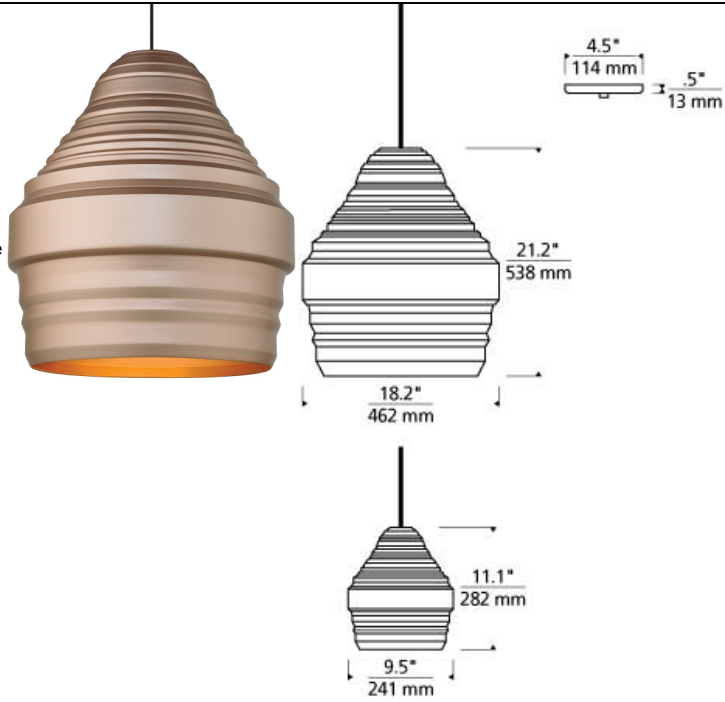

LINE - VOLTAGE PENDANTS / SUSPENSION

Ryker Pendant

DESCRIPTION

The Ryker pendant light by Tech Lighting is simply elegant yet visually complex. The complex scale and silhouette combine to give you a fresh take on a large, warehouse-inspired design. The spun metal shade's crisp inflections are softened by a matte rubberized finish to complete the modern industrial aesthetic. This large pendant scales at 21.2" in length and 18.2" in diameter making it ideal for bathroom lighting, dining room lighting and kitchen island lighting. Available lamping options include energy efficient LED or no-lamp, leaving you the option to light this fixture with your preferred lamping. Rated for (1) 75 watt max E26 medium base lamp (Lamp Not Included). 120 volt 19 watt, 1680 delivered lumen, 2700K, medium base LED A21 lamp. Incandescent version dimmable with standard incandescent dimmer. LED version dimmable with an LED compatible dimmer. Consult lamp manufacturer for more information. Fixture provided with six feet of field-cuttable cloth cord to match finish selection.

INSTALLATION

This product can mount to either a 4" square electrical box with round plaster ring or an octagonal electrical box (not included).

WEIGHT

2-2.5lb / 0.91-1.13kg ±

ORDERING INFORMATION

700 SYSTEM	RYKP	SHAPE OR SIZE	FINISH	LAMP	
TD	LINE-VOLTAGE PENDANTS/SUSPENSION	L S	LARGE SMALL	BB BLACK/BLACK AB BRUSHED ALUMINUM/BLACK GB GOLD/BLACK WWWHITE/WHITE	NO LAMP -LED927 A21 LED 90 CRI 2700K 120V (T20/T24)