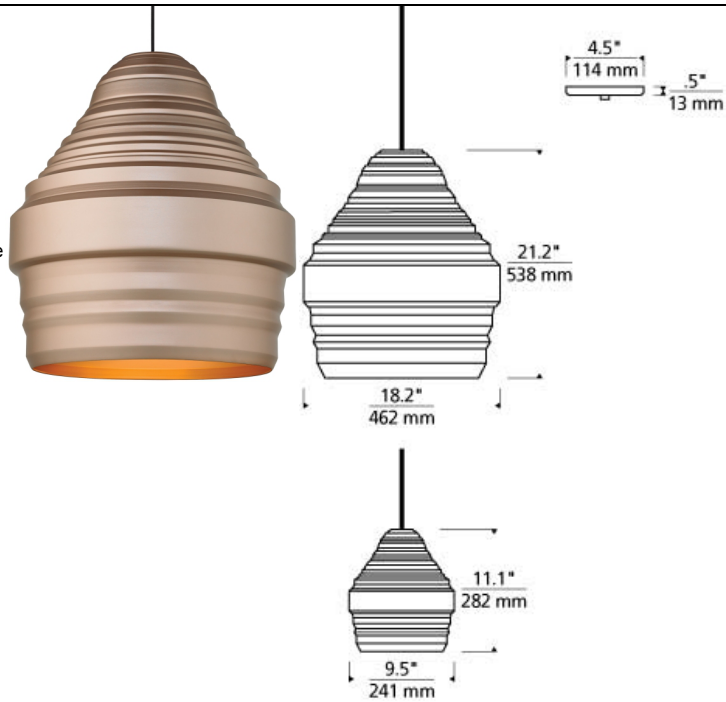

LINE - VOLTAGE PENDANTS / SUSPENSION

Ryker Pendant

DESCRIPTION

The Ryker pendant light by Tech Lighting is simply elegant yet visually complex. The complex scale and silhouette combine to give you a fresh take on a large, warehouse-inspired design. The spun metal shade's™ crisp inflections are softened by a matte rubberized finish to complete the modern industrial aesthetic. This large pendant scales at 21.2" in length and 18.2" in diameter making it ideal for bathroom lighting, dining room lighting and kitchen island lighting. Available lamping options include energy efficient LED or no-lamp, leaving you the option to light this fixture with your preferred lamping. Rated for (1) 75 watt max E26 medium base lamp (Lamp Not Included). 120 volt 19 watt, 1680 delivered lumen, 2700K, medium base LED A21 lamp. Incandescent version dimmable with standard incandescent dimmer. LED version dimmable with an LED compatible dimmer. Consult lamp manufacturer for more information. Fixture provided with six feet of field-cuttable cloth cord to match finish selection.

INSTALLATION

This product can mount to either a 4" square electrical box with round plaster ring or an octagonal electrical box (not included).

WEIGHT

2-2.5lb / 0.91-1.13kg ±

ORDERING INFORMATION

700 SYSTEM	RYKP	SHAPE OR SIZE	FINISH	LAMP
TD	LINE-VOLTAGE PENDANTS/SUSPENSION	L S	LARGE SMALL BB BLACK/BLACK AB BRUSHED ALUMINUM/BLACK GB GOLD/BLACK WWWHITE/WHITE	NO LAMP -LED927 A21 LED 90 CRI 2700K 120V (T20/T24)

TECH LIGHTING®

7400 Linder Avenue T 847.410.4400
Skokie, Illinois 60077 F 847.410.4500

Tech Lighting, L.L.C.

700 ____ RYKP ____

FIXTURE TYPE: _____

JOB NAME: _____

NOTES: _____

_____

_____

©2018 Tech Lighting, L.L.C. All Rights Reserved. The "Tech Lighting" graphic is a registered trademark of Tech Lighting, L.L.C. Tech Lighting reserves the right to change specifications for product improvements without notification.