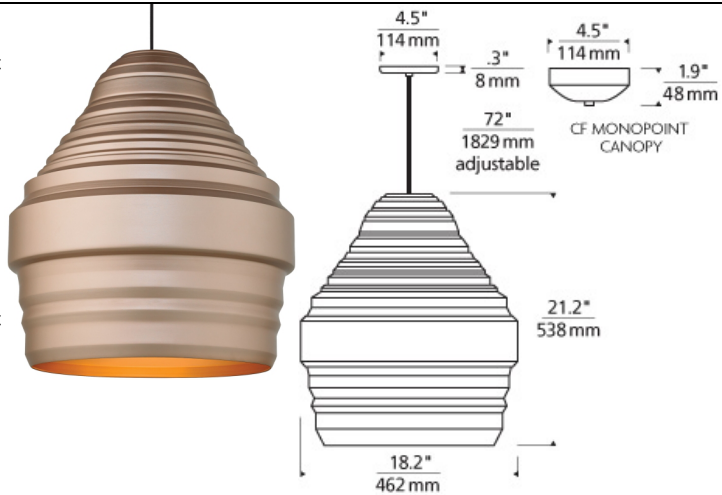

LINE - VOLTAGE PENDANTS / SUSPENSION

Ryker Pendant

DESCRIPTION

The Ryker pendant light by Tech Lighting is elegantly simple yet visually complex. The complex scale and silhouette combine to give you a fresh take on a large, warehouse-inspired design. The spun metal shade's crisp inflections are softened by a matte rubberized finish to complete the modern industrial aesthetic. This large pendant scales at 21.2" in length and 18.2" in diameter making it ideal for bathroom lighting, dining room lighting and kitchen island lighting. The Ryker ships with your choice of incandescent or LED lamping. Both options are fully dimmable to create the desired ambiance in your special space. Small incandescent version includes 53 watt, medium base halogen A19 lamp. Large incandescent includes 150 watt G40 globe lamp. Small and Large LED versions include 19 watt, 1680 delivered lumen, 2700K, medium base LED A21 lamp. Incandescent version dimmable with standard incandescent dimmer. LED version dimmable with an LED compatible dimmer. Consult lamp manufacturer for more information. Fixture provided with six feet of field-cutable cloth cord to match finish selection.

INSTALLATION

This product can mount to either a 4" square electrical box with round plaster ring or an octagonal electrical box (not included).

WEIGHT

2.09lb / 0.95kg ±

ORDERING INFORMATION

700 SYSTEM	RYKP	SHAPE OR SIZE	FINISH	LAMP
TD	LINE-VOLTAGE PENDANTS/SUSPENSION	L LARGE S SMALL	BB BLACK/BLACK AB BRUSHED ALUMINUM/BLACK GB GOLD/BLACK YY GRAY/GRAY WWW WHITE/WHITE	INCANDESCENT 120V -LED927 A21 LED 90 CRI 2700K 120V