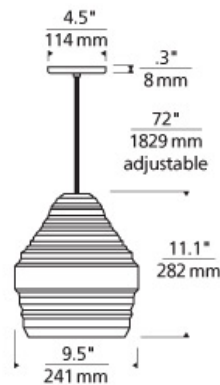

LINE - VOLTAGE PENDANTS / SUSPENSION

Ryker Pendant

DESCRIPTION

The Ryker pendant light by Tech Lighting is elegantly simple yet visually complex. The complex scale and silhouette combine to give you a fresh take on a large, warehouse-inspired design. The spun metal shade's crisp inflections are softened by a matte rubberized finish to complete the modern industrial aesthetic. This large pendant scales at 21.2" in length and 18.2" in diameter making it ideal for bathroom lighting, dining room lighting and kitchen island lighting. The Ryker ships with your choice of incandescent or LED lamping. Both options are fully dimmable to create the desired ambiance in your special space. Small incandescent version includes 53 watt, medium base halogen A19 lamp. Large incandescent includes 150 watt G40 globe lamp. Small and Large LED versions include 19 watt, 1680 delivered lumen, 2700K, medium base LED A21 lamp. Incandescent version dimmable with standard incandescent dimmer. LED version dimmable with an LED compatible dimmer. Consult lamp manufacturer for more information. Fixture provided with six feet of field-cuttable cloth cord to match finish selection.

INSTALLATION

This product can mount to either a 4" square electrical box with round plaster ring or an octagonal electrical box (not included).

WEIGHT

2.09lb / 0.95kg ±

ORDERING INFORMATION

700 SYSTEM	RYKP	SHAPE OR SIZE	FINISH	LAMP
TD	LINE-VOLTAGE PENDANTS/SUSPENSION	L LARGE S SMALL	BB BLACK/BLACK AB BRUSHED ALUMINUM/BLACK GB GOLD/BLACK YY GRAY/GRAY WWW WHITE/WHITE	INCANDESCENT 120V -LED927 A21 LED 90 CRI 2700K 120V