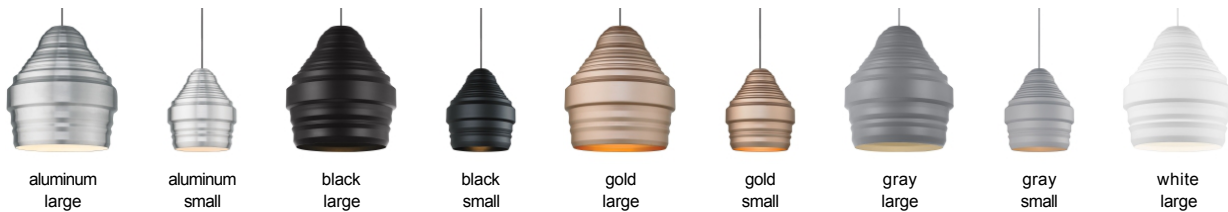

LINE - VOLTAGE PENDANTS / SUSPENSION

Ryker Pendant

DESCRIPTION

The Ryker pendant light by Tech Lighting is elegantly simple yet visually complex. The complex scale and silhouette combine to give you a fresh take on a large, warehouse-inspired design. The spun metal shade's crisp inflections are softened by a matte rubberized finish to complete the modern industrial aesthetic. This large pendant scales at 21.2" in length and 18.2" in diameter making it ideal for bathroom lighting, dining room lighting and kitchen island lighting. The Ryker ships with your choice of incandescent or LED lamping. Both options are fully dimmable to create the desired ambiance in your special space. Small incandescent version includes 53 watt, medium base halogen A19 lamp. Large incandescent includes 150 watt G40 globe lamp. Small and Large LED versions include 19 watt, 1680 delivered lumen, 2700K, medium base LED A21 lamp. Incandescent version dimmable with standard incandescent dimmer. LED version dimmable with an LED compatible dimmer. Consult lamp manufacturer for more information. Fixture provided with six feet of field-cutable cloth cord to match finish selection.

INSTALLATION

This product can mount to either a 4" square electrical box with round plaster ring or an octagonal electrical box (not included).

WEIGHT

2.09lb / 0.95kg ±

ORDERING INFORMATION

700 SYSTEM	RYKP	SHAPE OR SIZE	FINISH	LAMP
TD	LINE-VOLTAGE PENDANTS/SUSPENSION	L LARGE S SMALL	BB BLACK/BLACK AB BRUSHED ALUMINUM/BLACK GB GOLD/BLACK YY GRAY/GRAY WWW WHITE/WHITE	INCANDESCENT 120V -LED927 A21 LED 90 CRI 2700K 120V