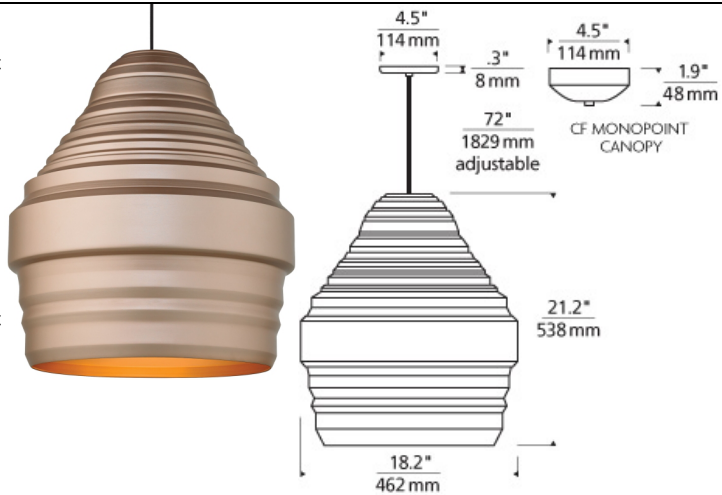

LINE - VOLTAGE PENDANTS / SUSPENSION

Ryker Pendant

DESCRIPTION

The Ryker pendant light by Tech Lighting is elegantly simple yet visually complex. The complex scale and silhouette combine to give you a fresh take on a large, warehouse-inspired design. The spun metal shade's crisp inflections are softened by a matte rubberized finish to complete the modern industrial aesthetic. This large pendant scales at 21.2" in length and 18.2" in diameter making it ideal for bathroom lighting, dining room lighting and kitchen island lighting. The Ryker ships with your choice of incandescent or LED lamping. Both options are fully dimmable to create the desired ambiance in your special space. Small incandescent version includes 53 watt, medium base halogen A19 lamp. Large incandescent includes 150 watt G40 globe lamp. Small and Large LED versions include 19 watt, 1680 delivered lumen, 2700K, medium base LED A21 lamp. Incandescent version dimmable with standard incandescent dimmer. LED version dimmable with an LED compatible dimmer. Consult lamp manufacturer for more information. Fixture provided with six feet of field-cuttable cloth cord to match finish selection.

INSTALLATION

This product can mount to either a 4" square electrical box with round plaster ring or an octagonal electrical box (not included).

WEIGHT

2.09lb / 0.95kg ±

ORDERING INFORMATION

700 SYSTEM	RYKP	SHAPE OR SIZE	FINISH	LAMP
TD	LINE-VOLTAGE PENDANTS/SUSPENSION	L LARGE S SMALL	BB BLACK/BLACK AB BRUSHED ALUMINUM/BLACK GB GOLD/BLACK YY GRAY/GRAY WWW WHITE/WHITE	INCANDESCENT 120V -LED927 A21 LED 90 CRI 2700K 120V