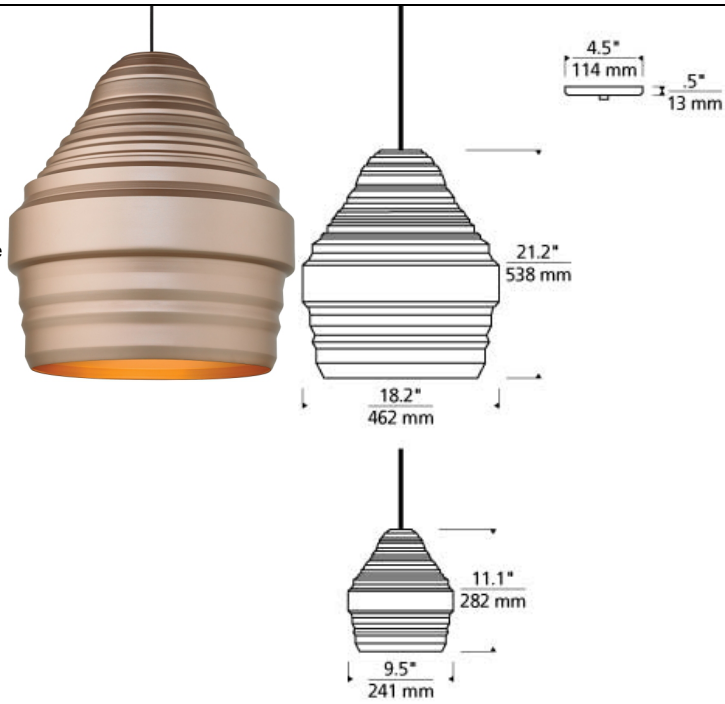

LINE - VOLTAGE PENDANTS / SUSPENSION

Ryker Pendant LED T20

DESCRIPTION

The Ryker pendant light by Tech Lighting is simply elegant yet visually complex. The complex scale and silhouette combine to give you a fresh take on a large, warehouse-inspired design. The spun metal shade's crisp inflections are softened by a matte rubberized finish to complete the modern industrial aesthetic. This large pendant scales at 21.2" in length and 18.2" in diameter making it ideal for bathroom lighting, dining room lighting and kitchen island lighting. Available lamping options include energy efficient LED or no-lamp, leaving you the option to light this fixture with your preferred lamping. Rated for (1) 75 watt max E26 medium base lamp (Lamp Not Included). LED ships with 120 volt 19 watt, 1680 delivered lumen, 2700K, medium base LED A21 lamp. LED version dimmable with an LED compatible dimmer. Consult lamp manufacturer for more information. Fixture provided with six feet of field-cutable cloth cord to match finish selection.

INSTALLATION

This product can mount to either a 4" square electrical box with round plaster ring or an octagonal electrical box (not included).

WEIGHT

2-2.5lb / 0.91-1.13kg ±

ORDERING INFORMATION

700 SYSTEM	RYKP	SHAPE OR SIZE	FINISH	LAMP
TD	LINE-VOLTAGE PENDANTS/SUSPENSION	L LARGE S SMALL	BB BLACK/BLACK AB BRUSHED ALUMINUM/BLACK GB GOLD/BLACK WWWHITE/WHITE	NO LAMP -LED927 A21 LED 90 CRI 2700K 120V (T20/T24)