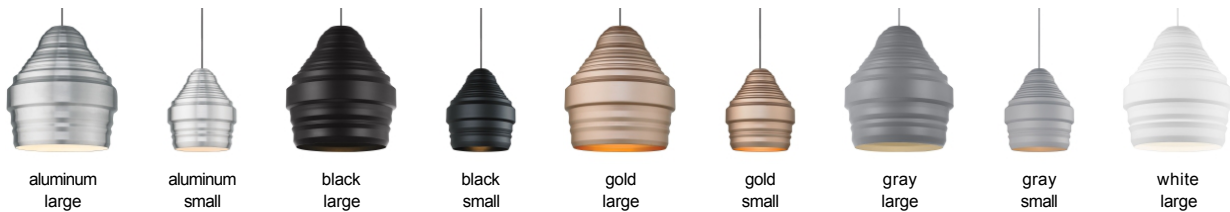

LINE - VOLTAGE PENDANTS / SUSPENSION

Ryker Pendant

DESCRIPTION

The Ryker pendant light by Tech Lighting is elegantly simple yet visually complex. The complex scale and silhouette combine to give you a fresh take on a large, warehouse-inspired design. The spun metal shade's crisp inflections are softened by a matte rubberized finish to complete the modern industrial aesthetic. This large pendant scales at 21.2" in length and 18.2" in diameter making it ideal for bathroom lighting, dining room lighting and kitchen island lighting. The Ryker ships with your choice of incandescent or LED lamping. Both options are fully dimmable to create the desired ambiance in your special space. Small incandescent version includes 53 watt, medium base halogen A19 lamp. Large incandescent includes 150 watt G40 globe lamp. Small and Large LED versions include 19 watt, 1680 delivered lumen, 2700K, medium base LED A21 lamp. Incandescent version dimmable with standard incandescent dimmer. LED version dimmable with an LED compatible dimmer. Consult lamp manufacturer for more information. Fixture provided with six feet of field-cuttable cloth cord to match finish selection.

INSTALLATION

This product can mount to either a 4" square electrical box with round plaster ring or an octagonal electrical box (not included).

WEIGHT

2.09lb / 0.95kg ±

ORDERING INFORMATION

700 SYSTEM	RYKP	SHAPE OR SIZE	FINISH	LAMP
TD	LINE-VOLTAGE PENDANTS/SUSPENSION	L LARGE S SMALL	BB BLACK/BLACK AB BRUSHED ALUMINUM/BLACK GB GOLD/BLACK YY GRAY/GRAY WWW WHITE/WHITE	INCANDESCENT 120V -LED927 A21 LED 90 CRI 2700K 120V