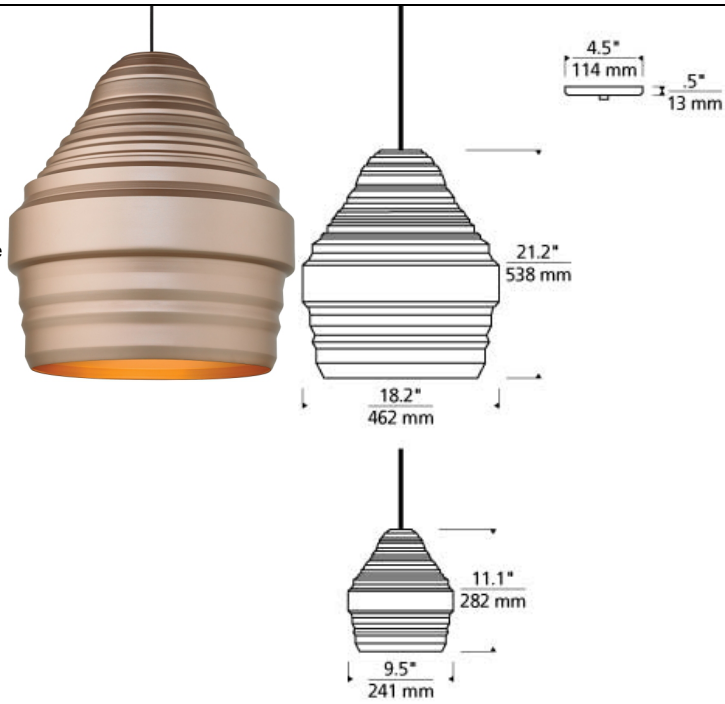

LINE - VOLTAGE PENDANTS / SUSPENSION

Ryker Pendant LED T20

DESCRIPTION

The Ryker pendant light by Tech Lighting is simply elegant yet visually complex. The complex scale and silhouette combine to give you a fresh take on a large, warehouse-inspired design. The spun metal shade's crisp inflections are softened by a matte rubberized finish to complete the modern industrial aesthetic. This large pendant scales at 21.2" in length and 18.2" in diameter making it ideal for bathroom lighting, dining room lighting and kitchen island lighting. Available lamping options include energy efficient LED or no-lamp, leaving you the option to light this fixture with your preferred lamping. Rated for (1) 75 watt max E26 medium base lamp (Lamp Not Included). LED ships with 120 volt 19 watt, 1680 delivered lumen, 2700K, medium base LED A21 lamp. LED version dimmable with an LED compatible dimmer. Consult lamp manufacturer for more information. Fixture provided with six feet of field-cuttable cloth cord to match finish selection.

INSTALLATION

This product can mount to either a 4" square electrical box with round plaster ring or an octagonal electrical box (not included).

WEIGHT

2-2.5lb / 0.91-1.13kg ±

ORDERING INFORMATION

700 SYSTEM	RYKP	SHAPE OR SIZE	FINISH	LAMP
TD	LINE-VOLTAGE PENDANTS/SUSPENSION	L LARGE S SMALL	BB BLACK/BLACK AB BRUSHED ALUMINUM/BLACK GB GOLD/BLACK WWWHITE/WHITE	NO LAMP -LED927 A21 LED 90 CRI 2700K 120V (T20/T24)