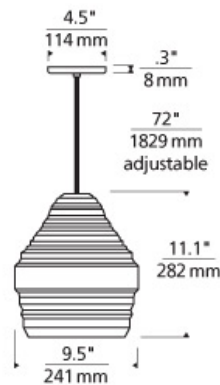

### DESCRIPTION

The Ryker pendant light by Tech Lighting is elegantly simple yet visually complex. The complex scale and silhouette combine to give you a fresh take on a large, warehouse-inspired design. The spun metal shade's crisp inflections are softened by a matte rubberized finish to complete the modern industrial aesthetic. This large pendant scales at 21.2" in length and 18.2" in diameter making it ideal for bathroom lighting, dining room lighting and kitchen island lighting. The Ryker ships with your choice of incandescent or LED lamping. Both options are fully dimmable to create the desired ambiance in your special space. Small incandescent version includes 53 watt, medium base halogen A19 lamp. Large incandescent includes 150 watt G40 globe lamp. Small and Large LED versions include 19 watt, 1680 delivered lumen, 2700K, medium base LED A21 lamp. Incandescent version dimmable with standard incandescent dimmer. LED version dimmable with an LED compatible dimmer. Consult lamp manufacturer for more information. Fixture provided with six feet of field-cutable cloth cord to match finish selection.

### INSTALLATION

This product can mount to either a 4" square electrical box with round plaster ring or an octagonal electrical box (not included).

### WEIGHT

2.09lb / 0.95kg ±