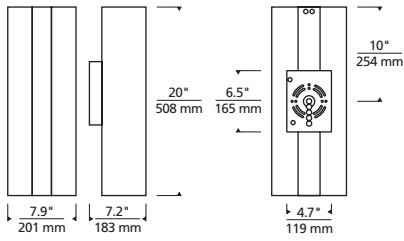

ROOT 20 WALL SCONCE

Root 20

PHOTOMETRICS*

*For latest photometrics, please visit www.techlighting.com/OUTDOOR

ROOT 20

- Total Lumen Output: 308
- Total Power: 15
- Luminaire Efficacy: 20
- Color Temp: 3000K
- CRI: 90
- BUG Rating: B1-U0-G0