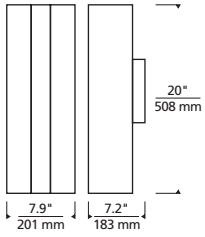

* Visit techlighting.com for specific warranty limitations and details.

ROOT 20
shown in charcoal
(wire mesh shown)

ROOT 20
shown in bronze

ORDERING INFORMATION

7000WROT	CRI / CCT	LENGTH	LENS	FINISH	VOLTAGE	DISTRIBUTION	OPTIONS
930	90 CRI, 3000K	20" 20"	C CLEAR	Z BRONZE H CHARCOAL	UNV 120V-277V UNIVERSAL	S SYMMETRIC	NONE PC BUTTON PHOTOCONTROL LF IN-LINE FUSE SP SURGE PROTECTION PCLF BUTTON PHOTOCONTROL & IN-LINE FUSE PCSP BUTTON PHOTOCONTROL & SURGE PROTECTION LFSP IN-LINE FUSE & SURGE PROTECTION PCLFSP BUTTON PHOTOCONTROL, IN-LINE FUSE & SURGE PROTECTION

Root 20

PHOTOMETRICS*

*For latest photometrics, please visit www.techlighting.com/OUTDOOR

ROOT 20

Total Lumen Output:	598
Total Power:	18
Luminaire Efficacy:	33
Color Temp:	3000K
CRI:	90
BUG Rating:	N/A

PROJECT INFO