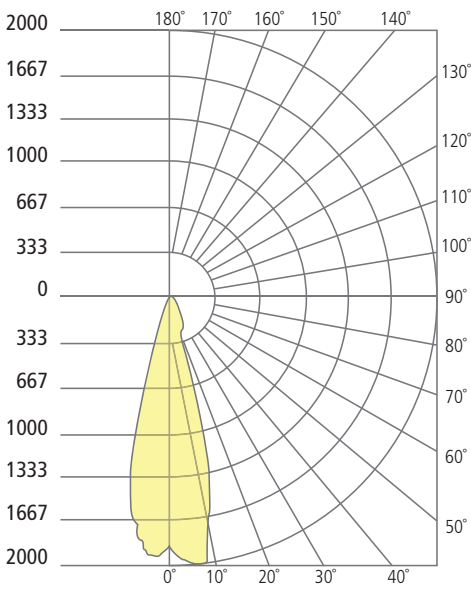

### ORDERING INFORMATION

7000WROT	CRI / CCT	LENGTH	LENS	FINISH	VOLTAGE	DISTRIBUTION	OPTIONS
930	90 CRI, 3000K	20 20"	C CLEAR	Z BRONZE H CHARCOAL	UNV 120V-277V UNIVERSAL	S SYMMETRIC	NONE PC BUTTON PHOTOCONTROL SP SURGE PROTECTION PCSP BUTTON PHOTOCONTROL & SURGE PROTECTION

# ROOT 20 WALL SCONCE

Root 20

### ROOT 20

- Total Lumen Output: 308
- Total Power: 15
- Luminaire Efficacy: 20
- Color Temp: 3000K
- CRI: 90
- BUG Rating: B1-U0-G0