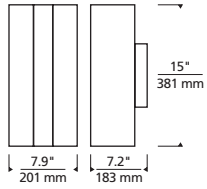

* Visit techlighting.com for specific warranty limitations and details.

ORDERING INFORMATION

7000WROT	CRI / CCT	LENGTH	LENS	FINISH	VOLTAGE	DISTRIBUTION	OPTIONS
930	90 CRI, 3000K	15 15"	C CLEAR	Z BRONZE H CHARCOAL	UNV 120V-277V UNIVERSAL	S SYMMETRIC	NONE PC BUTTON PHOTOCONTROL LF IN-LINE FUSE SP SURGE PROTECTION PCLF BUTTON PHOTOCONTROL & IN-LINE FUSE PCSP BUTTON PHOTOCONTROL & SURGE PROTECTION LFSP IN-LINE FUSE & SURGE PROTECTION PCLFSP BUTTON PHOTOCONTROL, IN-LINE FUSE & SURGE PROTECTION

ROOT 15
shown in bronze

ROOT 15
shown in charcoal
(wire mesh shown)

ROOT 15 WALL SCONCE

Root 15

PHOTOMETRICS*

*For latest photometrics, please visit www.techlighting.com/OUTDOOR

ROOT 15

Total Lumen Output: 308
 Total Power: 15
 Luminaire Efficacy: 20
 Color Temp: 3000K
 CRI: 90
 BUG Rating: B1-U0-G0