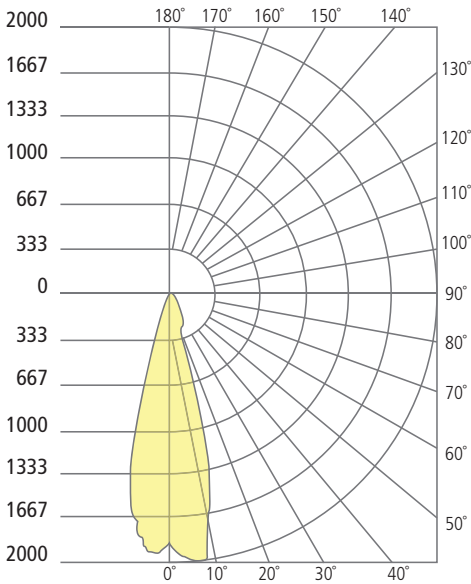

ROOT 15
shown in bronze

ROOT 15
shown in charcoal
(wire mesh shown)

ROOT 15 WALL SCONCE

Root 15

PHOTOMETRICS*

*For latest photometrics, please visit www.techlighting.com/OUTDOOR

ROOT 15

Total Lumen Output: 308
 Total Power: 15
 Luminaire Efficacy: 20
 Color Temp: 3000K
 CRI: 90
 BUG Rating: B1-U0-G0