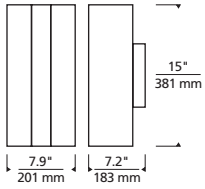

ROOT 15 WALL SCONCE

Root 15

PHOTOMETRICS*

*For latest photometrics, please visit www.techlighting.com/OUTDOOR

ROOT 15

Total Lumen Output:	598
Total Power:	18
Luminaire Efficacy:	33
Color Temp:	3000K
CRI:	90
BUG Rating:	N/A