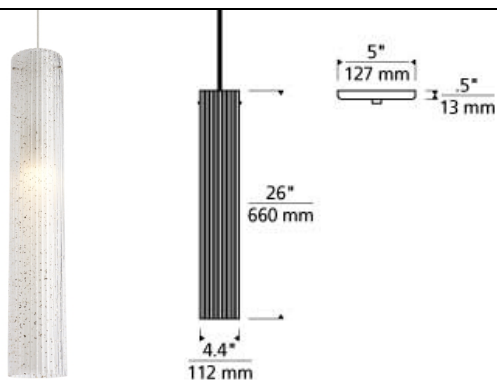

# Rombo Grande Pendant LED T20

## DESCRIPTION

The ubiquitous ribbed glass cylindrical is elevated with the Rombo Grande pendant by Tech Lighting, featuring handcrafted silver and gold leaf gilding with an inner sugared glass diffuser that makes for an outwardly dramatic visual effect. The Rombo Grande is available in two contemporary shade colors making it ideal for a wide range of lighting decor applications such as kitchen island task lighting, hallway lighting and numerous hospitality lighting applications. The Rombo is available with or without LED lamping. All lamping options are fully dimmable to create the desired ambiance in your special space using a low-voltage ELV or Triac dimmer. No Lamp rated for (1) 75 watt max. E26 medium base lamp (Not Included). LED version includes 120 volt 10 watt, 320 delivered lumen, 3000K, medium base LED A19 lamp. Dimmable with LED compatible dimmer. Ships with 6 feet field-cuttable satin nickel cord.

## INSTALLATION

This product can mount to either a 4" square electrical box with round plaster ring or an octagon electrical box.

## WEIGHT

6.5-7lb / 2.95-3.18kg ±

clear

transparent smoke