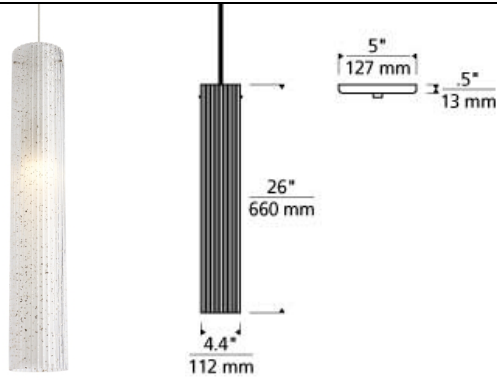

Rombo Grande Pendant

LED T20

DESCRIPTION

The ubiquitous ribbed glass cylindrical is elevated with the Rombo Grande pendant by Tech Lighting, featuring handcrafted silver and gold leaf gilding with an inner sugared glass diffuser that makes for an outwardly dramatic visual effect. The Rombo Grande is available in two contemporary shade colors making it ideal for a wide range of lighting decor applications such as kitchen island task lighting, hallway lighting and numerous hospitality lighting applications. The Rombo is available with or without LED lamping. All lamping options are fully dimmable to create the desired ambiance in your special space using a low-voltage ELV or Triac dimmer. No Lamp rated for (1) 75 watt max. E26 medium base lamp (Not Included). LED version includes 120 volt 10 watt, 320 delivered lumen, 3000K, medium base LED A19 lamp. Dimmable with most LED compatible ELV and TRIAC dimmers. Ships with 6 feet field-cuttable satin nickel cord.

INSTALLATION

This product can mount to either a 4" square electrical box with round plaster ring or an octagon electrical box.

WEIGHT

6.5-7lb / 2.95-3.18kg ±

clear

transparent smoke

ORDERING INFORMATION

700 SYSTEM	RMBGP	COLOR	FINISH	LAMP
TD	LINE-VOLTAGE PENDANTS/SUSPENSION	C CLEAR K TRANSPARENT SMOKE	S SATIN NICKEL	NO LAMP -LED930 A19 LED 90 CRI 2700K 120V (T20/T24)