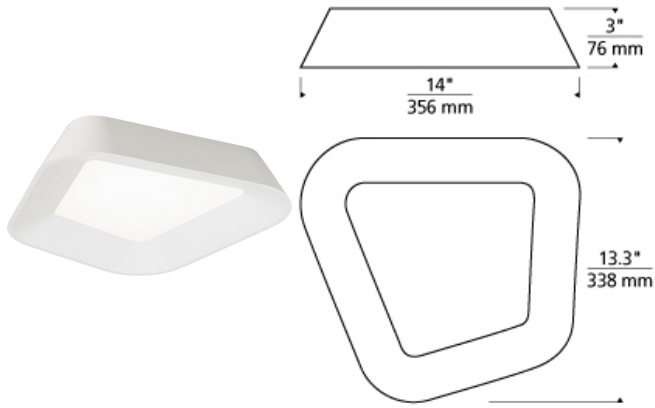

FLUSH & SEMI-FLUSH MOUNT

Rhonon Flush Mount Ceiling LED T20

DESCRIPTION

The modern, asymmetric outer metal shade of the Rhonon flush mount ceiling light from Tech Lighting gives way to a recessed acrylic diffuser which effectively controls the powerful LED source. Includes 33 watt, 1139 delivered lumen, 3000K LED module. Dimmable with low-voltage electronic dimmer. May be wall or ceiling mounted. ADA compliant.

INSTALLATION

This product can mount to either a 4" square electrical box with round plaster ring or an octagonal electrical box (not included).

WEIGHT

9.5-10lb / 4.31-4.54kg ±

ORDERING INFORMATION

700FMRHNS FINISH