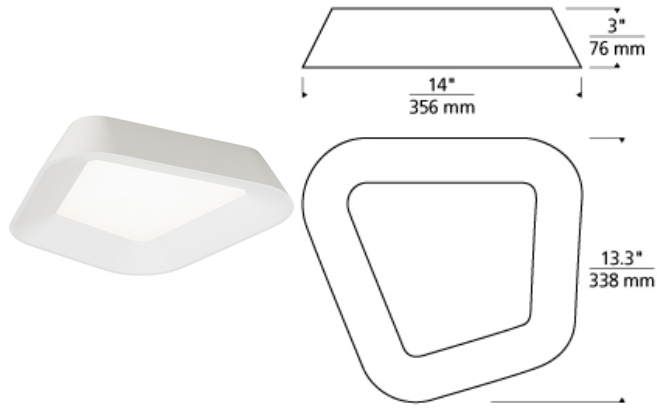

FLUSH & SEMI-FLUSH MOUNT

Rhonon Flush Mount Ceiling LED T20

DESCRIPTION

The Rhonon ceiling fixture by Tech Lighting is the epitome of modern with its asymmetric stamped metal shade and matt finish. The shade undergoes a unique treatment process to add a natural rough cast texture, then is painted with your choice of matt finish to yield a dramatically modern ceiling mount. The textured white finish further enhances the modern aesthetic of this fixture. The Rhonon scales at 14" in height and 13.3" in diameter making it ideal for dining room lighting, hallway lighting, and bedroom lighting. The Rhonon ships with an integrated fully-dimmable LED saving you time and money. Includes 33 watt, 1139 delivered lumen, 3000K LED module. Dimmable with low-voltage electronic dimmer. May be wall or ceiling mounted. ADA compliant.

INSTALLATION

This product can mount to either a 4" square electrical box with round plaster ring or an octagonal electrical box (not included).

WEIGHT

9.5-10lb / 4.31-4.54kg ±

ORDERING INFORMATION

700FMRHNS FINISH