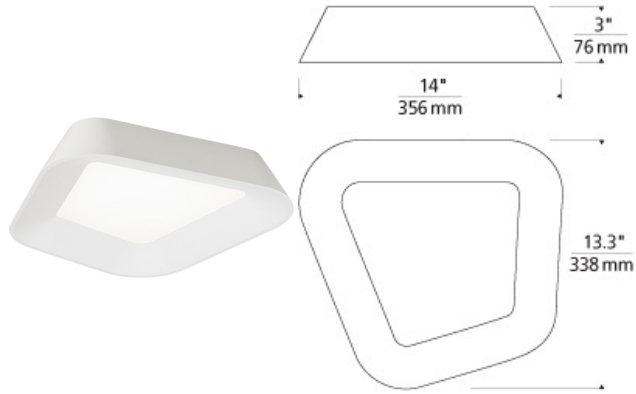

FLUSH & SEMI-FLUSH MOUNT

Rhonon Flush Mount Ceiling

DESCRIPTION

The modern, asymmetric outer metal shade of the Rhonon flush mount ceiling light from Tech Lighting gives way to a recessed acrylic diffuser which effectively controls the powerful LED source. Includes 33 watt, 1139 delivered lumen, 3000K LED module. Dimmable with low-voltage electronic dimmer. May be wall or ceiling mounted. ADA compliant.

INSTALLATION

This product can mount to either a 4" square electrical box with round plaster ring or an octagonal electrical box (not included).

WEIGHT

9.8lb / 4.45kg ±

ORDERING INFORMATION

700FMRHNS FINISH

WWMATTE WHITE / WHITE

LAMP

-LED930 LED 90 CRI 3000K 120V

TECH LIGHTING®

7400 Linder Avenue
Skokie, Illinois 60077

T 847.410.4400
F 847.410.4500

Tech Lighting, L.L.C.

700FMRHNS _____

FIXTURE TYPE: _____

JOB NAME: _____

NOTES: _____

_____

_____

©2017 Tech Lighting, L.L.C. All Rights Reserved. The "Tech Lighting" graphic is a registered trademark of Tech Lighting, L.L.C. Tech Lighting reserves the right to change specifications for product improvements without notification.