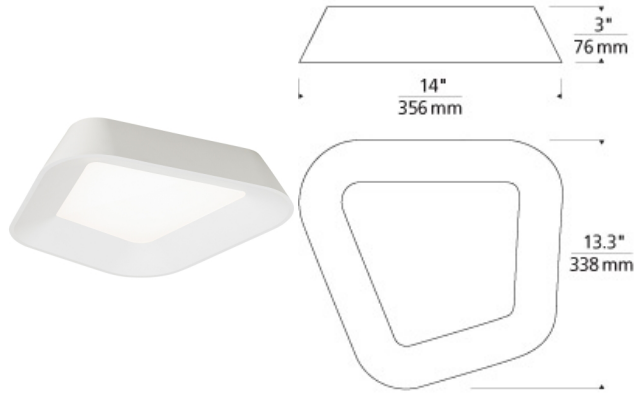

FLUSH & SEMI-FLUSH MOUNT

Rhonon Flush Mount Ceiling

DESCRIPTION

The modern, asymmetric outer metal shade of the Rhonon flush mount ceiling light from Tech Lighting gives way to a recessed acrylic diffuser which effectively controls the powerful LED source. Includes 33 watt, 1139 delivered lumen, 3000K LED module. Dimmable with low-voltage electronic dimmer. May be wall or ceiling mounted. ADA compliant.

INSTALLATION

This product can mount to either a 4" square electrical box with round plaster ring or an octagonal electrical box (not included).

WEIGHT

9.8lb / 4.45kg ±

ORDERING INFORMATION

700FMRHNS FINISH

LAMP

WWWHITE/WHITE

-LED930 LED 90 CRI 3000K 120V

TECH LIGHTING®

7400 Linder Avenue
Skokie, Illinois 60077

T 847.410.4400
F 847.410.4500

Tech Lighting, L.L.C.

700FMRHNS _____

FIXTURE TYPE: _____

JOB NAME: _____

NOTES: _____

_____

_____

©2017 Tech Lighting, L.L.C. All Rights Reserved. The "Tech Lighting" graphic is a registered trademark of Tech Lighting, L.L.C. Tech Lighting reserves the right to change specifications for product improvements without notification.