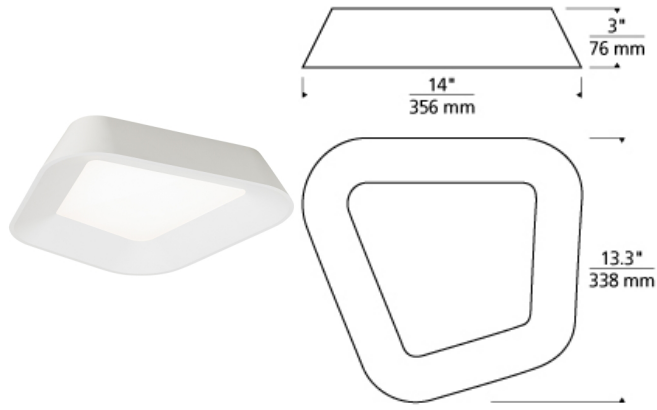

# FLUSH & SEMI-FLUSH MOUNT

## Rhonon Flush Mount Ceiling LED T20

### DESCRIPTION

The Rhonon ceiling fixture by Tech Lighting is the epitome of modern with its asymmetric stamped metal shade and matt finish. The shade undergoes a unique treatment process to add a natural rough cast texture, then is painted with your choice of matt finish to yield a dramatically modern ceiling mount. The textured white finish further enhances the modern aesthetic of this fixture. The Rhonon scales at 14" in height and 13.3" in diameter making it ideal for dining room lighting, hallway lighting, and bedroom lighting. The Rhonon ships with an integrated fully-dimmable LED saving you time and money. Includes 33 watt, 1139 delivered lumen, 3000K LED module. Dimmable with low-voltage electronic dimmer. May be wall or ceiling mounted. ADA compliant.

### INSTALLATION

This product can mount to either a 4" square electrical box with round plaster ring or an octagonal electrical box (not included).