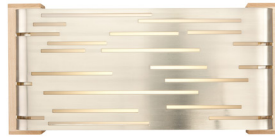

WALL COLLECTION

Revel Wall

DESCRIPTION

Captures light in motion. The sleek metal surface is laser-cut with several horizontal slots which allows light to shine through the inner white acrylic diffuser. The diffuser wraps around the inner top and bottom to conceal the hardware and lamping when viewed from any angle - above and below or if mounted vertically, both sides. Optional wood end caps complement the design with a touch of warmth in an unexpected way. May be mounted horizontally or vertically. Includes two 13 watt 2GX7 base twin tube compact fluorescent lamps or one 10 watt, 750 lumen, 2700K LED module. LED version dimmable with low-voltage electronic dimmer. ADA compliant.