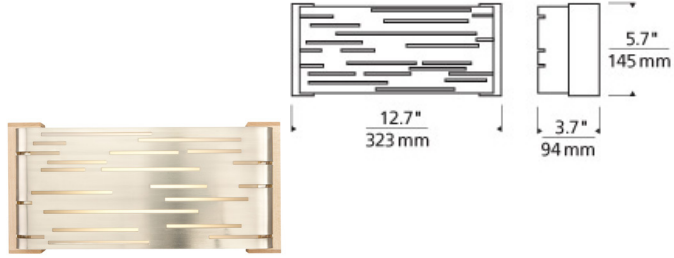

## Revel Wall

### DESCRIPTION

Captures light in motion. The sleek metal surface is laser-cut with several horizontal slots which allows light to shine through the inner white acrylic diffuser. The diffuser wraps around the inner top and bottom to conceal the hardware and lamping when viewed from any angle - above and below or if mounted vertically, both sides. included wood end caps complement the design with a touch of warmth in an unexpected way. May be mounted horizontally or vertically. Includes two 13 watt 2GX7 base twin tube compact fluorescent lamps or one 8 watt, 400 lumen, 2700K LED module. LED version dimmable with low-voltage electronic dimmer. ADA compliant.

### INSTALLATION

Mounts to a standard 4" square junction box with round plaster ring (provided by electrician).

gloss black

antique bronze with walnut wood trim     satin nickel with maple wood trim