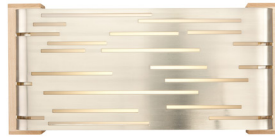

## Revel Wall

### DESCRIPTION

Captures light in motion. The sleek metal surface is laser-cut with several horizontal slots which allows light to shine through the inner white acrylic diffuser. The diffuser wraps around the inner top and bottom to conceal the hardware and lamping when viewed from any angle - above and below or if mounted vertically, both sides. Optional wood end caps complement the design with a touch of warmth in an unexpected way. May be mounted horizontally or vertically. Includes two 13 watt 2GX7 base twin tube compact fluorescent lamps or one 8 watt, 400 lumen, 2700K LED module. LED version dimmable with low-voltage electronic dimmer. ADA compliant.

### INSTALLATION

Mounts to a standard 4" square junction box with round plaster ring (provided by electrician).

gloss black

antique bronze with walnut wood trim     satin nickel with maple wood trim