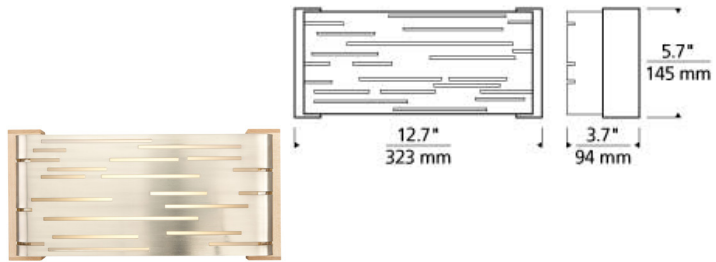

WALL COLLECTION

Revel Wall LED FL ADA T20

DESCRIPTION

The Revel wall sconce light by Tech Lighting captures light in motion. The sleek metal surface is laser-cut with horizontal slots which allow light to shine through the inner white diffuser. Optional wood end caps complement the design with a touch of warmth in an unexpected way. A bottom glass diffuser provides a glare free wash of light onto surfaces below. This motion inspired sconce scales at 6" in width and 27" in length making it a great solution for bathroom lighting, hallway lighting and bedroom lighting flanking two end tables. For even further design freedom the Revel sconce can be mounted vertically or horizontally. Also included in the Revel family are three other complementary fixtures, Revel linear wall, Revel pendant and Revel linear suspension, simply search Revel wall to find its closest relatives. Your choice of fully dimmable integrated LED lamping ships with the Revel suspension saving you both time and money. The sleek metal surface is laser-cut with several horizontal slots which allows light to shine through the inner white acrylic diffuser. The diffuser wraps around the inner top and bottom to conceal the hardware and lamping when viewed from any angle - above and below or if mounted vertically, both sides. included wood end caps complement the design with a touch of warmth in an unexpected way. May be mounted horizontally or vertically. Includes two 13 watt 2GX7 base twin tube compact fluorescent lamps or one 8 watt, 400 lumen, 2700K LED module. LED version dimmable with low-voltage electronic dimmer. ADA compliant.

gloss black

INSTALLATION

Mounts to a standard 4" square junction box with round plaster ring (provided by electrician).

WEIGHT

2-2.5lb / 0.91-1.13kg ±

antique bronze satin nickel with
with walnut wood maple wood trim
trim