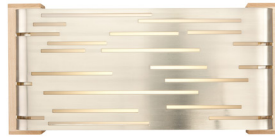

## Revel Wall

### DESCRIPTION

Captures light in motion. The sleek metal surface is laser-cut with several horizontal slots which allows light to shine through the inner white acrylic diffuser. The diffuser wraps around the inner top and bottom to conceal the hardware and lamping when viewed from any angle - above and below or if mounted vertically, both sides. Optional wood end caps complement the design with a touch of warmth in an unexpected way. May be mounted horizontally or vertically. Includes two 13 watt 2GX7 base twin tube compact fluorescent lamps or one 10 watt, 750 lumen, 2700K LED module. LED version dimmable with low-voltage electronic dimmer. ADA compliant.

### INSTALLATION

Mounts to a standard 4" square junction box with round plaster ring (provided by electrician).

gloss black

antique bronze    gloss black    gloss white    satin nickel