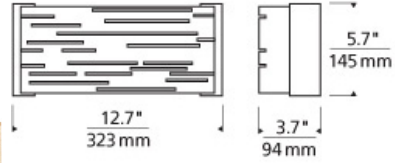

### DESCRIPTION

Captures light in motion. The sleek metal surface is laser-cut with several horizontal slots which allows light to shine through the inner white acrylic diffuser. The diffuser wraps around the inner top and bottom to conceal the hardware and lamping when viewed from any angle - above and below or if mounted vertically, both sides. Optional wood end caps complement the design with a touch of warmth in an unexpected way. May be mounted horizontally or vertically. Includes two 13 watt 2GX7 base twin tube compact fluorescent lamps or one 8 watt, 400 lumen, 2700K LED module. LED version dimmable with low-voltage electronic dimmer. ADA compliant.