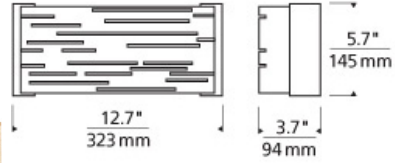

WALL COLLECTION

Revel Wall

DESCRIPTION

Captures light in motion. The sleek metal surface is laser-cut with several horizontal slots which allows light to shine through the inner white acrylic diffuser. The diffuser wraps around the inner top and bottom to conceal the hardware and lamping when viewed from any angle - above and below or if mounted vertically, both sides. Optional wood end caps complement the design with a touch of warmth in an unexpected way. May be mounted horizontally or vertically. Includes two 13 watt 2GX7 base twin tube compact fluorescent lamps or one 10 watt, 750 lumen, 2700K LED module. LED version dimmable with low-voltage electronic dimmer. ADA compliant.