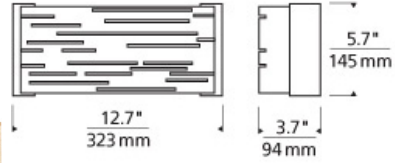

### DESCRIPTION

Captures light in motion. The sleek metal surface is laser-cut with several horizontal slots which allows light to shine through the inner white acrylic diffuser. The diffuser wraps around the inner top and bottom to conceal the hardware and lamping when viewed from any angle - above and below or if mounted vertically, both sides. Optional wood end caps complement the design with a touch of warmth in an unexpected way. May be mounted horizontally or vertically. Includes two 13 watt 2GX7 base twin tube compact fluorescent lamps or one 10 watt, 750 lumen, 2700K LED module. LED version dimmable with low-voltage electronic dimmer. ADA compliant.