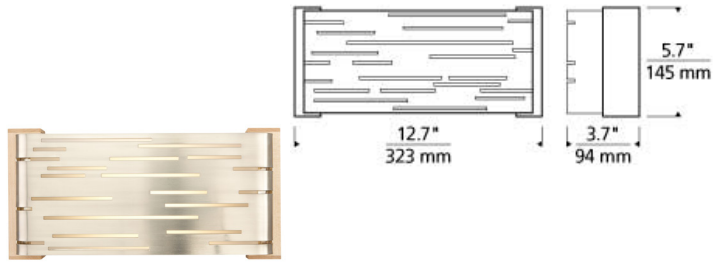

WALL COLLECTION

Revel Wall

DESCRIPTION

The Revel wall sconce light by Tech Lighting captures light in motion. The sleek metal surface is laser-cut with horizontal slots which allow light to shine through the inner white diffuser. Optional wood end caps complement the design with a touch of warmth in an unexpected way. A bottom glass diffuser provides a glare free wash of light onto surfaces below. This motion inspired sconce scales at 6 1/2" in width and 27 1/2" in length making it a great solution for bathroom lighting, hallway lighting and bedroom lighting flanking two end tables. For even further design freedom the Revel sconce can be mounted vertically or horizontally. Also included in the Revel family are three other complementary fixtures, Revel linear wall, Revel pendant and Revel linear suspension, simply search Revel wall to find its closest relatives. Your choice of fully dimmable integrated LED lamping ships with the Revel suspension saving you both time and money. The sleek metal surface is laser-cut with several horizontal slots which allows light to shine through the inner white acrylic diffuser. The diffuser wraps around the inner top and bottom to conceal the hardware and lamping when viewed from any angle - above and below or if mounted vertically, both sides. included wood end caps complement the design with a touch of warmth in an unexpected way. May be mounted horizontally or vertically. Includes two 13 watt 2GX7 base twin tube compact fluorescent lamps or one 8 watt, 400 lumen, 2700K LED module. LED version dimmable with low-voltage electronic dimmer. ADA compliant.

gloss black

INSTALLATION

Mounts to a standard 4" square junction box with round plaster ring (provided by electrician).

WEIGHT

2-2.5lb / 0.91-1.13kg ±

antique bronze with walnut wood trim satin nickel with maple wood trim