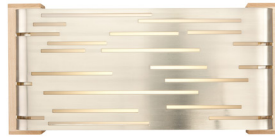

WALL COLLECTION

Revel Wall

DESCRIPTION

Captures light in motion. The sleek metal surface is laser-cut with several horizontal slots which allows light to shine through the inner white acrylic diffuser. The diffuser wraps around the inner top and bottom to conceal the hardware and lamping when viewed from any angle - above and below or if mounted vertically, both sides. Optional wood end caps complement the design with a touch of warmth in an unexpected way. May be mounted horizontally or vertically. Includes two 13 watt 2GX7 base twin tube compact fluorescent lamps or one 8 watt, 400 lumen, 2700K LED module. LED version dimmable with low-voltage electronic dimmer. ADA compliant.

INSTALLATION

Mounts to a standard 4" square junction box with round plaster ring (provided by electrician).

gloss black

antique bronze with walnut wood trim satin nickel with maple wood trim

ORDERING INFORMATION

700WSRVL COLOR	Trim Color	LAMP
Z ANTIQUE BRONZE	M MAPLE WOOD	-LED LED 2700K 120V
S SATIN NICKEL	T METAL	-LED277 LED 2700V 277V
	T NO TRIM	
	W WALNUT WOOD	

TECH LIGHTING®
 7400 Linder Avenue T 847.410.4400
 Skokie, Illinois 60077 F 847.410.4500