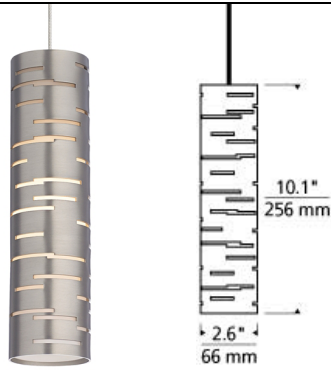

### DESCRIPTION

The sharp contemporary look of the Revel pendant features a unique design that appears to capture light in motion. The laser cut etches allow for ample light distribution while perfectly diffusing light making for a comfortable viewing experience. The Revel pendant is available in four on-trend finishes, Antique Bronze, Gloss Black, Gloss White and Satin Nickel. Create a custom chandler that has an ultra sharp look by pairing the Revel pendant with one of multi-port canopies. Revel is ideal for kitchen island lighting, bedroom lighting flanking a night stand and hallway lighting. Rated for low-voltage, 50 watt bi-pin lamp/ Dimmable with low-voltage electronic or magnetic dimmer (based on the transformer)(Lamp Not Included). LED includes 12 volt 8 watt, 300 delivered lumen, 3000K, replaceable SORAAA® LED module and six feet of field-cutttable cable. Dimmable with low-voltage electronic or magnetic dimmer (based on transformer) Works with SORAA.