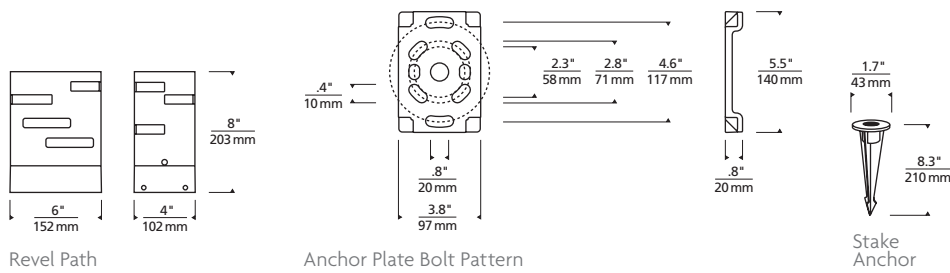

PHOTOMETRICS*

*For latest photometrics, please visit www.techlighting.com/OUTDOOR

REVEL PATH

Total Lumen Output: 122.1
Total Power: 17.6
Luminaire Efficacy: 6.9
Color Temp: 3000K
CRI: 80+
BUG Rating: B0-U2-G0