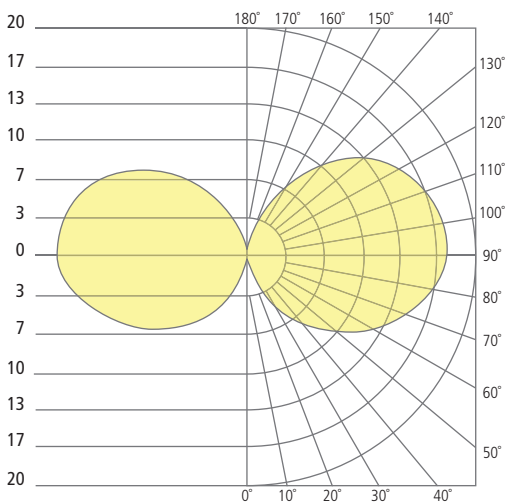

ORDERING INFORMATION

7000ARVL	CRI/CCT	LENGTH	LENS	FINISH	VOLTAGE	DISTRIBUTION	OPTIONS
830	80 CRI, 3000K	8 8"	D DIFFUSE	Z BRONZE H CHARCOAL	12 12V	S SYMMETRIC	CONCRETE MOUNT ST STAKE MOUNTING KIT

*REQUIRES 12V REMOTE TRANSFORMER

PHOTOMETRICS*

*For latest photometrics, please visit www.techlighting.com/OUTDOOR

REVEL PATH

Total Lumen Output: 122.1
 Total Power: 17.6
 Luminaire Efficacy: 6.9
 Color Temp: 3000K
 CRI: 80+
 BUG Rating: B0-U2-G0