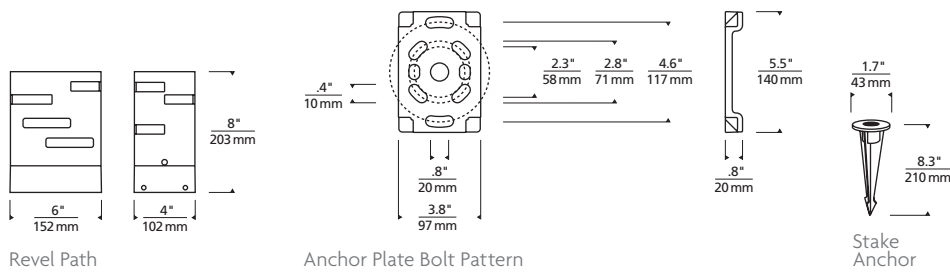

PHOTOMETRICS*

*For latest photometrics, please visit www.techlighting.com/OUTDOOR

REVEL PATH

- Total Lumen Output: 122.1
- Total Power: 17.6
- Luminaire Efficacy: 6.9
- Color Temp: 3000K
- CRI: 80+
- BUG Rating: B0-U2-G0