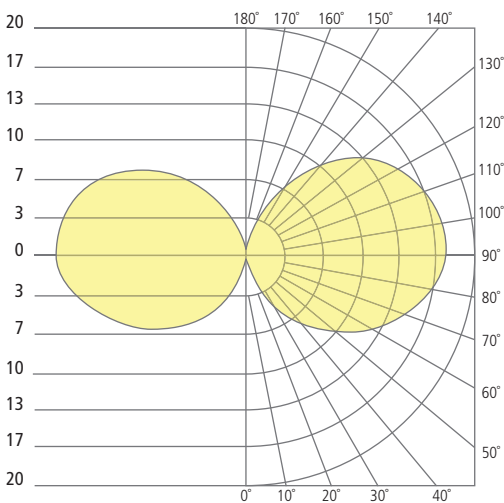

ORDERING INFORMATION

7000ARVL	CRI/CCT	LENGTH	LENS	FINISH	VOLTAGE	DISTRIBUTION	OPTIONS
830	80 CRI, 3000K	8" 8"	D DIFFUSE	Z BRONZE H CHARCOAL	12 12V	S SYMMETRIC	NONE ST STAKE MOUNTING KIT

*REQUIRES 12V REMOTE TRANSFORMER

PHOTOMETRICS*

*For latest photometrics, please visit www.techlighting.com/OUTDOOR

REVEL PATH

- Total Lumen Output: 122.1
- Total Power: 17.6
- Luminaire Efficacy: 6.9
- Color Temp: 3000K
- CRI: 80+
- BUG Rating: B0-U2-G0