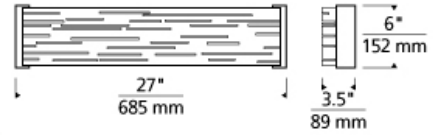

BATH COLLECTION

Revel Linear Wall LED FL ADA T20

DESCRIPTION

Captures light in motion. The sleek metal surface is laser-cut with several horizontal slots which allows light to shine through the inner white acrylic diffuser. The diffuser wraps around the inner top and bottom to conceal the hardware and lamping when viewed from any angle 6° above and below or if mounted vertically, both sides. Included wood end caps complement the design with a touch of warmth in an unexpected way. May be mounted horizontally or vertically. Includes two 14 watt T5 linear fluorescent lamps (electronic ballast included) or 19 watt, 800 lumen, 2700K LED strip. LED version dimmable with low-voltage electronic dimmer. ADA compliant.

INSTALLATION

Mounts to a standard 4" square junction box with round plaster ring (provided by electrician).

WEIGHT

4-5lb / 1.81-2.27kg ±

satin nickel

antique bronze with metal trim satin nickel with walnut wood trim