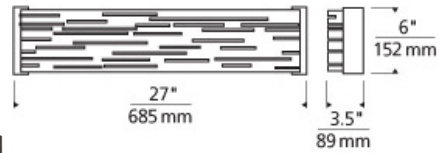

BATH COLLECTION

Revel Linear Wall

DESCRIPTION

Captures light in motion. The sleek metal surface is laser-cut with several horizontal slots which allows light to shine through the inner white acrylic diffuser. The diffuser wraps around the inner top and bottom to conceal the hardware and lamping when viewed from any angle 6° above and below or if mounted vertically, both sides. Optional wood end caps complement the design with a touch of warmth in an unexpected way. May be mounted horizontally or vertically. Includes two 14 watt T5 linear fluorescent lamps (electronic ballast included) or 18.5 watt, 1300 lumen, 2700K LED strip. LED version dimmable with low-voltage electronic dimmer. ADA compliant.

INSTALLATION

Mounts to a standard 4" square junction box with round plaster ring (provided by electrician).

satin nickel

antique bronze satin nickel

ORDERING INFORMATION

700WSRVLL COLOR	Trim Color	LAMP
Z ANTIQUE BRONZE	M MAPLE WOOD	-LED LED 2700K 120V
S SATIN NICKEL	T NO TRIM	
	W WALNUT WOOD	