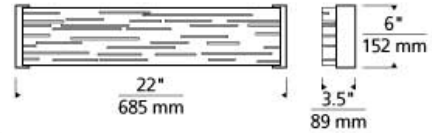

BATH COLLECTION

Revel Linear Wall

DESCRIPTION

Captures light in motion. The sleek metal surface is laser-cut with several horizontal slots which allows light to shine through the inner white acrylic diffuser. The diffuser wraps around the inner top and bottom to conceal the hardware and lamping when viewed from any angle above and below or if mounted vertically, both sides. Included wood end caps complement the design with a touch of warmth in an unexpected way. May be mounted horizontally or vertically. Includes two 14 watt T5 linear fluorescent lamps (electronic ballast included) or 19 watt, 800 lumen, 2700K LED strip. LED version dimmable with low-voltage electronic dimmer. ADA compliant.

INSTALLATION

Mounts to a standard 4" square junction box with round plaster ring (provided by electrician).

WEIGHT

4-5lb / 1.81-2.27kg ±

satin nickel

antique bronze with metal trim

satin nickel with walnut wood trim