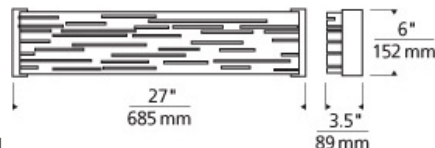

BATH COLLECTION

Revel Linear Wall

DESCRIPTION

Captures light in motion. The sleek metal surface is laser-cut with several horizontal slots which allows light to shine through the inner white acrylic diffuser. The diffuser wraps around the inner top and bottom to conceal the hardware and lamping when viewed from any angle 6° above and below or if mounted vertically, both sides. Optional wood end caps complement the design with a touch of warmth in an unexpected way. May be mounted horizontally or vertically. Includes two 14 watt T5 linear fluorescent lamps (electronic ballast included) or 19 watt, 800 lumen, 2700K LED strip. LED version dimmable with low-voltage electronic dimmer. ADA compliant.

INSTALLATION

Mounts to a standard 4" square junction box with round plaster ring (provided by electrician).

satin nickel

antique bronze with metal trim

satin nickel with walnut wood trim

ORDERING INFORMATION