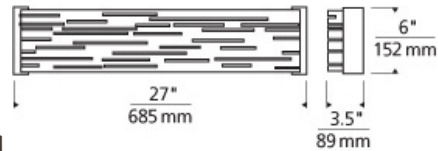

BATH COLLECTION

Revel Linear Wall

DESCRIPTION

Captures light in motion. The sleek metal surface is laser-cut with several horizontal slots which allows light to shine through the inner white acrylic diffuser. The diffuser wraps around the inner top and bottom to conceal the hardware and lamping when viewed from any angle above and below or if mounted vertically, both sides. Included wood end caps complement the design with a touch of warmth in an unexpected way. May be mounted horizontally or vertically. Includes two 14 watt T5 linear fluorescent lamps (electronic ballast included) or 19 watt, 800 lumen, 2700K LED strip. LED version dimmable with low-voltage electronic dimmer. ADA compliant.

INSTALLATION

Mounts to a standard 4" square junction box with round plaster ring (provided by electrician).

satin nickel

antique bronze
with
metal trim

satin nickel with
walnut wood trim

ORDERING INFORMATION