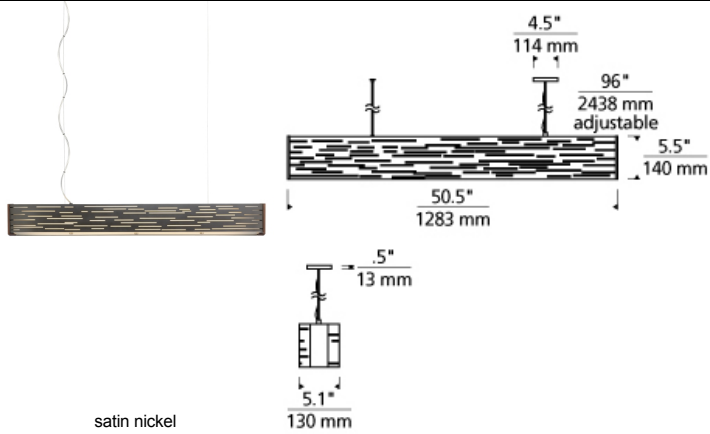

# LINEAR SUSPENSION

### DESCRIPTION

The Revel linear suspension fixture by Tech Lighting captures light in motion. The sleek metal surface is laser-cut with horizontal slots which allow light to shine through the inner white diffuser. Optional wood end caps complement the design with a touch of warmth in an unexpected way. A bottom glass diffuser provides a glare free wash of light onto surfaces below. Scaling at 50.5" long the Revel is ideal for dining room lighting, foyer lighting and family room lighting. Also included in the Revel family are three other complementary fixtures, Revel linear wall, Revel wall and Revel pendant, simply search Revel linear suspension to find its closest relatives. Your choice of fully dimmable LED lamping ships with the Revel suspension saving you both time and money. Includes two 54 watt high output, 4450 gross lumens, T5 linear fluorescent or 40 watt, 80 CRI 3000K LED. Has a maximum drop length of 8 feet. Ships with extra center power feed canopy and side post for applications with a centered junction box. Dimmable with electronic low voltage & LED compatible dimmer.

### WEIGHT

8-10lb / 3.63-4.54kg ±

antique bronze    satin nickel    gloss black    gloss white