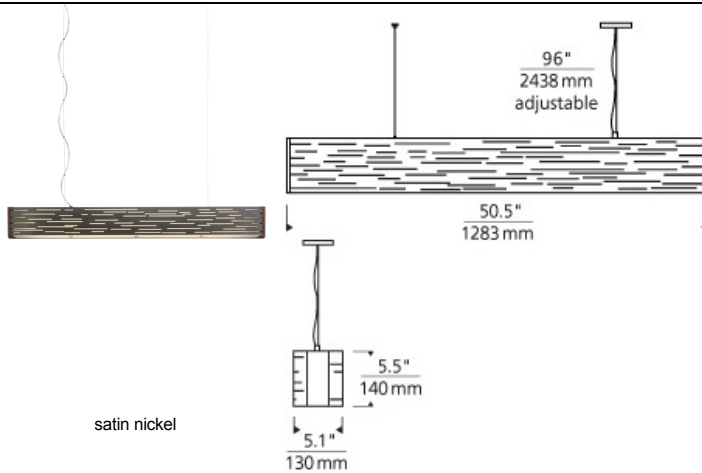

## Revel Linear Suspension

### DESCRIPTION

This dramatic linear suspension fixture captures light in motion. The sleek metal surface is laser-cut with horizontal slots which allow light to shine through the inner white diffuser. Optional wood end caps complement the design with a touch of warmth in an unexpected way. A bottom glass diffuser provides a glare free wash of light. Includes two 54 watt high output T5 linear fluorescent or 40 watt, 80 CRI 3000K LED. Has a maximum drop length of 8 feet. Ships with extra center power feed canopy and side post for applications with a centered junction box. Dimmable with electronic low voltage & LED compatible dimmer.

### INSTALLATION

This product can mount to either a 4" square electrical box with round plaster ring or an octagonal electrical box (not included).

antique bronze    satin nickel    gloss black    gloss white