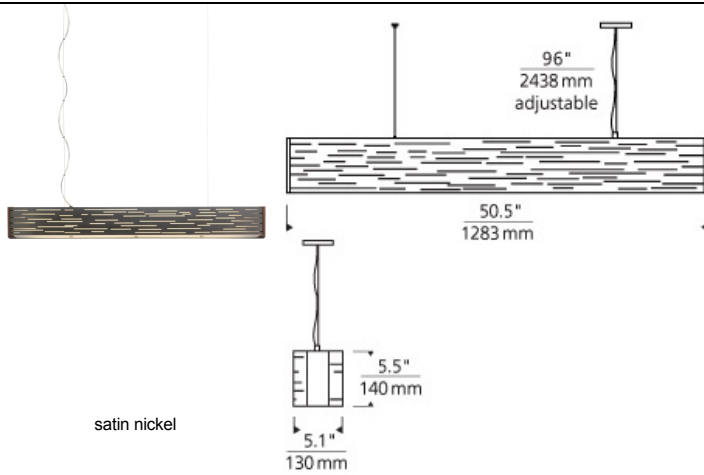

## Revel Linear Suspension

### DESCRIPTION

This dramatic linear suspension fixture captures light in motion. The sleek metal surface is laser-cut with horizontal slots which allow light to shine through the inner white diffuser. Optional wood end caps complement the design with a touch of warmth in an unexpected way. A bottom glass diffuser provides a glare free wash of light. Includes two 54 watt high output T5 linear fluorescent or 40 watt, 80 CRI 3000K LED. Has a maximum drop length of 8 feet. Ships with extra center power feed canopy and side post for applications with a centered junction box. Dimmable with electronic low voltage & LED compatible dimmer.

### INSTALLATION

This product can mount to either a 4" square electrical box with round plaster ring or an octagonal electrical box (not included).

antique bronze    satin nickel    gloss black    gloss white