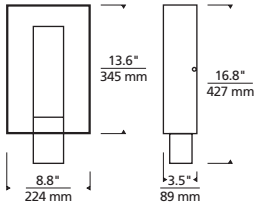

REFUGE SQUARE LARGE OUTDOOR

Refuge Square Large

PHOTOMETRICS*

*For latest photometrics, please visit www.techlighting.com/OUTDOOR

REFUGE SQUARE LARGE

Total Lumen Output:	1098
Total Power:	18
Luminaire Efficacy:	61
Color Temp:	2700K
CRI:	90
BUG Rating:	N/A

PROJECT INFO

FIXTURE TYPE & QUANTITY	JOB NAME & INFO	NOTES

GENERATION BRANDS
7400 Linder Avenue, Skokie, Illinois 60077

T 847.410.4400 F 847.410.4500