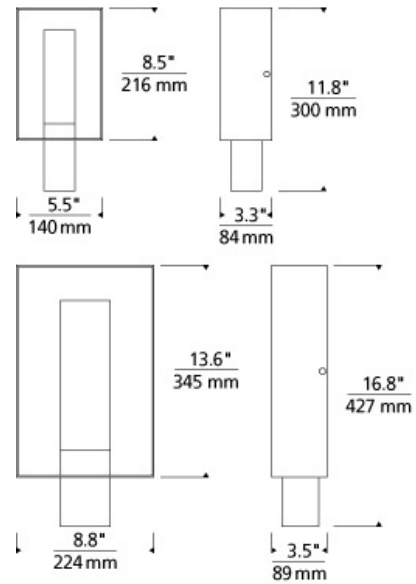

**Refuge Square Outdoor/Wall**

**DESCRIPTION**

The Refuge Square LED outdoor light from Tech Lighting exudes clean contemporary styling while projecting a warm, multidimensional glow indoors or out. The smart combination of a semi-enclosed, one-piece square metal shade and a complementary elongated rectangular molded glass diffuser create an alluring visual effect sure to add a highly functional decorative element to your exterior façade that is equally beautiful. Two size options allow this outdoor light to be adapted to a variety of outdoor lighting applications such as front door lighting, entry lighting and garage lighting and each are fully dimmable for creating the desired ambiance indoors or out. Includes 6 watt, 192 delivered lumen, 2700K LED module. Mounts up only. ADA compliant. Dimmable with low-voltage electronic dimmer.

**INSTALLATION**

This product can mount to either a 4" square electrical box with round plaster ring or an octagonal electrical box (not included).

**WEIGHT**

2.2-2.2lb / 1-1kg ±

charcoal / satin haze large