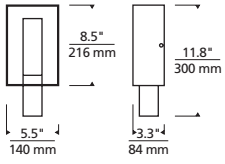

REFUGE SQUARE SMALL OUTDOOR

Refuge Square Small

PHOTOMETRICS*

*For latest photometrics, please visit www.techlighting.com/OUTDOOR

REFUGE SQUARE SMALL

Total Lumen Output:	610
Total Power:	10
Luminaire Efficacy:	61
Color Temp:	2700K
CRI:	90
BUG Rating:	N/A