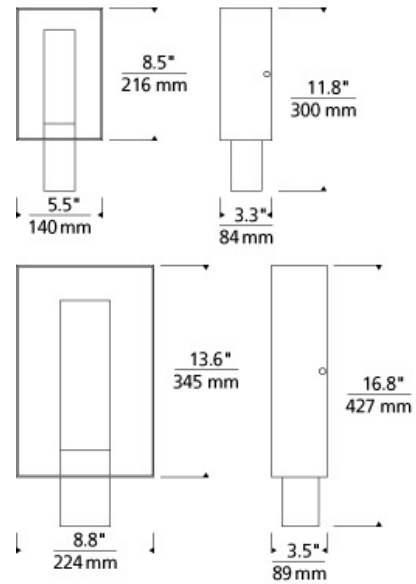

Refuge Square Outdoor/Wall

DESCRIPTION

The Refuge Square LED outdoor light from Tech Lighting exudes clean contemporary styling while projecting a warm, multidimensional glow indoors or out. The smart combination of a semi-enclosed, one-piece square metal shade and a complementary elongated rectangular molded glass diffuser create an alluring visual effect sure to add a highly functional decorative element to your exterior façade that is equally beautiful. Two size options allow this outdoor light to be adapted to a variety of outdoor lighting applications such as front door lighting, entry lighting and garage lighting and each are fully dimmable for creating the desired ambiance indoors or out. Includes 6 watt, 192 delivered lumen, 2700K LED module. Mounts up only. ADA compliant. Dimmable with low-voltage electronic dimmer.

INSTALLATION

This product can mount to either a 4" square electrical box with round plaster ring or an octagonal electrical box (not included).

WEIGHT

2.2-2.2lb / 1-1kg ±

bronze / gold haze large

bronze / gold haze small