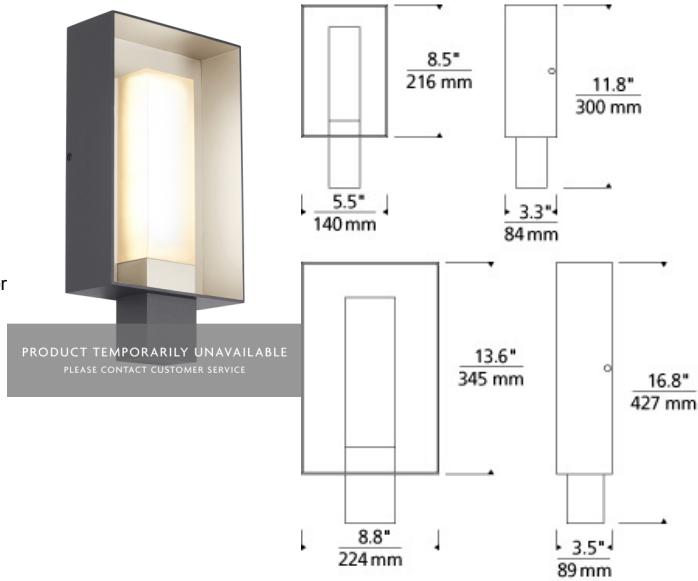

Refuge Square Outdoor/Wall

DESCRIPTION

The Refuge Square LED outdoor light from Tech Lighting exudes clean contemporary styling while projecting a warm, multidimensional glow indoors or out. The smart combination of a semi-enclosed, one-piece square metal shade and a complementary elongated rectangular molded glass diffuser create an alluring visual effect sure to add a highly functional decorative element to your exterior façade that is equally beautiful. Two size options allow this outdoor light to be adapted to a variety of outdoor lighting applications such as front door lighting, entry lighting and garage lighting and each are fully dimmable for creating the desired ambiance indoors or out. Includes 6 watt, 192 delivered lumen, 2700K LED module. Mounts up only. ADA compliant. Dimmable with low-voltage electronic dimmer.

INSTALLATION

This product can mount to either a 4" square electrical box with round plaster ring or an octagonal electrical box (not included).

WEIGHT

2.2-2.2lb / 1-1kg ±

ORDERING INFORMATION

700WSRFGS	SHAPE OR SIZE	FINISH	LAMP
L	LARGE	ZGBRONZE/GOLD HAZE	-LED927 LED 90 CRI 2700K 120V
S	SMALL	HSCHARCOAL/SATIN HAZE	