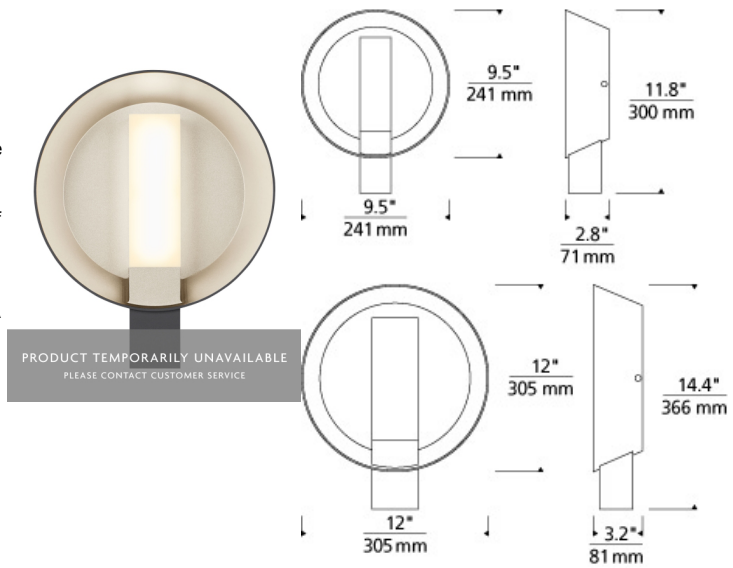

**Refuge Round Outdoor/Wall**

**DESCRIPTION**

The Refuge Round LED outdoor light from Tech Lighting exudes clean contemporary styling while projecting a warm, multidimensional glow indoors or out. The smart combination of a semi-enclosed, one-piece round metal shade and a contrasting elongated rectangular molded glass diffuser create an alluring visual effect sure to add a beautiful decorative element to your exterior façade that is equally functional. Two size options allow this outdoor light to be adapted to a variety of outdoor lighting applications such as front door lighting, entry lighting and garage lighting and each are fully dimmable for creating the desired ambiance indoors or out. Includes 6 watt, 192 delivered lumen, 2700K LED module. Mounts up only. ADA compliant. Dimmable with low-voltage electronic dimmer.

**INSTALLATION**

This product can mount to either a 4" square electrical box with round plaster ring or an octagonal electrical box (not included).

**WEIGHT**

2.3-2.3lb / 1.04-1.04kg ±

**ORDERING INFORMATION**

700WSRFGR	SHAPE OR SIZE	FINISH	LAMP
L	LARGE	ZGBRONZE/GOLD HAZE	-LED927 LED 90 CRI 2700K 120V
S	SMALL	HSCHARCOAL/SATIN HAZE	

700WS RFGR \_\_\_\_\_

FIXTURE TYPE: \_\_\_\_\_

JOB NAME: \_\_\_\_\_

NOTES: \_\_\_\_\_