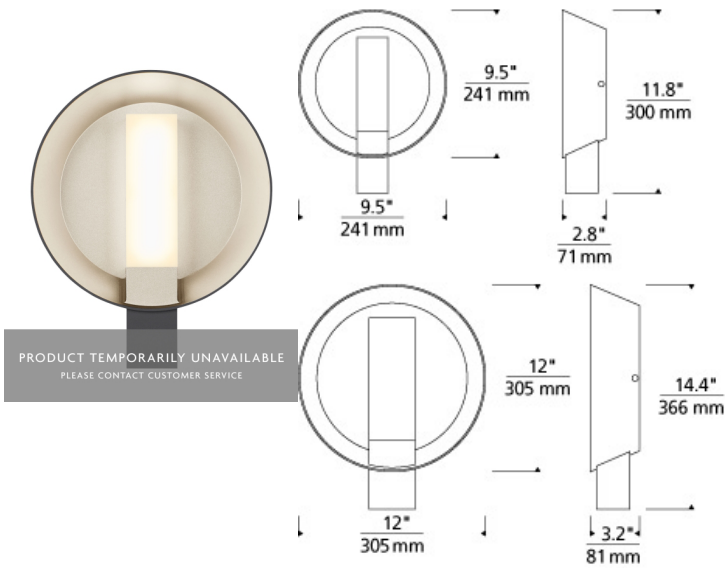

Refuge Round Outdoor/Wall

DESCRIPTION

The Refuge Round LED outdoor light from Tech Lighting exudes clean contemporary styling while projecting a warm, multidimensional glow indoors or out. The smart combination of a semi-enclosed, one-piece round metal shade and a contrasting elongated rectangular molded glass diffuser create an alluring visual effect sure to add a beautiful decorative element to your exterior façade that is equally functional. Two size options allow this outdoor light to be adapted to a variety of outdoor lighting applications such as front door lighting, entry lighting and garage lighting and each are fully dimmable for creating the desired ambiance indoors or out. Includes 6 watt, 192 delivered lumen, 2700K LED module. Mounts up only. ADA compliant. Dimmable with low-voltage electronic dimmer.

INSTALLATION

This product can mount to either a 4" square electrical box with round plaster ring or an octagonal electrical box (not included).

WEIGHT

2.3-2.3lb / 1.04-1.04kg ±

ORDERING INFORMATION

700WSRFGR	SHAPE OR SIZE	FINISH	LAMP
L	LARGE	ZGBRONZE/GOLD HAZE	-LED927 LED 90 CRI 2700K 120V
S	SMALL	HSCHARCOAL/SATIN HAZE	