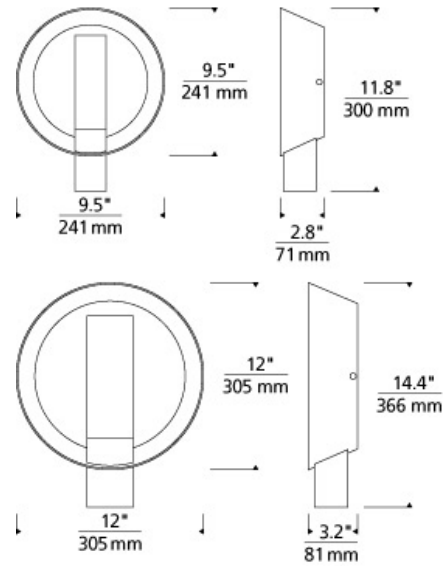

**Refuge Round Outdoor/Wall**

**DESCRIPTION**

The Refuge Round LED outdoor light from Tech Lighting exudes clean contemporary styling while projecting a warm, multidimensional glow indoors or out. The smart combination of a semi-enclosed, one-piece round metal shade and a contrasting elongated rectangular molded glass diffuser create an alluring visual effect sure to add a beautiful decorative element to your exterior façade that is equally functional. Two size options allow this outdoor light to be adapted to a variety of outdoor lighting applications such as front door lighting, entry lighting and garage lighting and each are fully dimmable for creating the desired ambiance indoors or out. Includes 6 watt, 192 delivered lumen, 2700K LED module. Mounts up only. ADA compliant. Dimmable with low-voltage electronic dimmer.

**INSTALLATION**

This product can mount to either a 4" square electrical box with round plaster ring or an octagonal electrical box (not included).

**WEIGHT**

2.3-2.3lb / 1.04-1.04kg ±

**ORDERING INFORMATION**