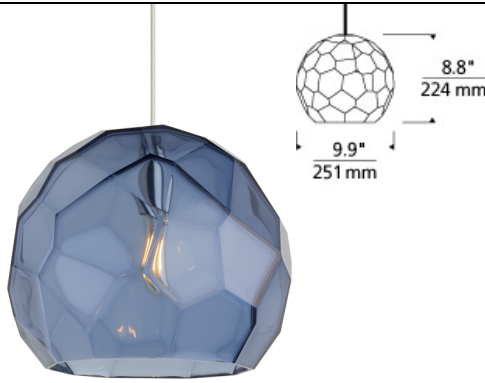

## Reece Pendant

### DESCRIPTION

The Reece pendant light from Tech Lighting prominently features a beautiful orb of thick, rough molded glass that has undergone a meticulous hand polishing process by the talented hands of European artisans to create dozens of irregular facets on its outer surface. Its mild scale and choice on-trend glass colors like transparent smoke and transparent steel blue make it a great option for contemporary kitchen island lighting, dining room lighting or bathroom lighting. Light that emanates from the warm, vintage radio tube inspired LED lamping is gently refracted as it passes through the faceted transparent glass shade for awe-inspiring visual interest. Includes low-voltage, 2 watt, 155 delivered lumen, 2200K or 2700K E12 base LED vintage tubular lamp. Fixture provided with six feet of field-cuttable cable.

### WEIGHT

3.2-3.2lb / 1.45-1.45kg ±

smoke

steel blue