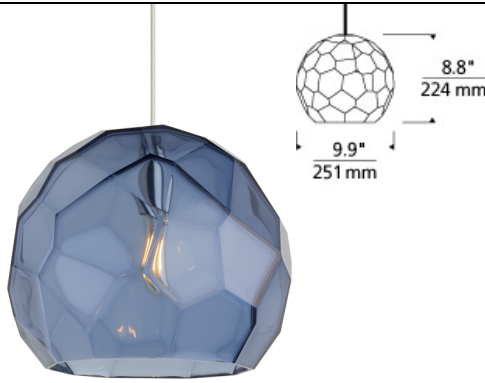

LINE - VOLTAGE PENDANTS / SUSPENSION

Reece Pendant

DESCRIPTION

The Reece pendant light from Tech Lighting prominently features a beautiful orb of thick, rough molded glass that has undergone a meticulous hand polishing process by the talented hands of European artisans to create dozens of irregular facets on its outer surface. Its mild scale and choice on-trend glass colors like transparent smoke and transparent steel blue make it a great option for contemporary kitchen island lighting, dining room lighting or bathroom lighting. Light that emanates from the warm, vintage radio tube inspired LED lamping is gently refracted as it passes through the faceted transparent glass shade for awe-inspiring visual interest. Includes low-voltage, 2 watt, 155 delivered lumen, 2200K or 2700K E12 base LED vintage tubular lamp. Fixture provided with six feet of field-cuttable cable.

INSTALLATION

This product can mount to either a 4" square electrical box with round plaster ring or an octagon electrical box.

WEIGHT

3.2-3.2lb / 1.45-1.45kg ±

smoke

steel blue

ORDERING INFORMATION

700 SYSTEM	RECP	COLOR	FINISH	LAMP
TD	LINE-VOLTAGE PENDANTS/SUSPENSION	K SMOKE U STEEL BLUE	B BLACK S SATIN NICKEL	-LED922 LED T6 90CRI 2200K 120V -LED927 LED T6 90CRI 2700K 120V