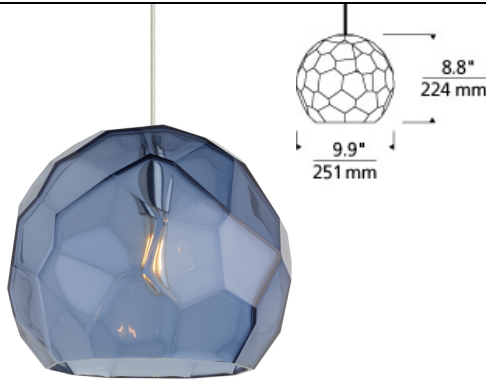

LINE - VOLTAGE PENDANTS / SUSPENSION

Reece Pendant

DESCRIPTION

The Reece pendant light from Tech Lighting prominently features a beautiful orb of thick, rough molded glass that has undergone a meticulous hand polishing process by the talented hands of European artisans to create dozens of irregular facets on its outer surface. Its mild scale and choice on-trend glass colors like transparent smoke and transparent steel blue make it a great option for contemporary kitchen island lighting, dining room lighting or bathroom lighting. Light that emanates from the warm, vintage radio tube inspired LED lamping is gently refracted as it passes through the faceted transparent glass shade for awe-inspiring visual interest. Includes low-voltage, 2 watt, 155 delivered lumen, 2200K or 2700K E12 base LED vintage tubular lamp. Fixture provided with six feet of field-cuttable cable.

INSTALLATION

This product can mount to either a 4" square electrical box with round plaster ring or an octagon electrical box.

WEIGHT

3.2-3.2lb / 1.45-1.45kg ±

smoke

steel blue

ORDERING INFORMATION

700 SYSTEM	RECP	COLOR	FINISH	LAMP
TD	LINE-VOLTAGE PENDANTS/SUSPENSION	K SMOKE U STEEL BLUE	B BLACK S SATIN NICKEL	-LED922 LED T6 90CRI 2200K 120V -LED927 LED T6 90CRI 2700K 120V