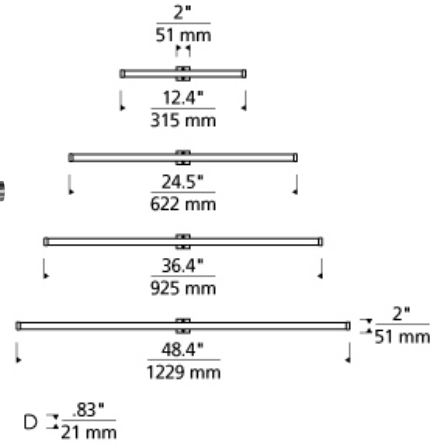

BATH COLLECTION

Rae Vanity Kit LED ADA T20

DESCRIPTION

A special co-extruded remote phosphor LED channel is designed to adapt to virtually any mirror to create a truly custom lit vanity. The LED Channel provides an amazingly slim profile less than 1 inch deep with flawless, even illumination and great color reproduction. Comes complete with 3.9watt/ft of LEDs to create 300lms/ft or 7.8 watt/ft of LEDs to create 600lms/ft available in 4 CCT options and 2 CRI options. Each unit ships complete with a 2" square/3" deep J-Box and requires a remote mounted transformer (sold separately). Transformer size based on total number of Vanity Kits powered on the transformer. Dimmable with low-voltage electronic dimmer.

rae vanity kit

ORDERING INFORMATION

700BCRAEVKTR	SHAPE OR SIZE	LENGTH (A)	FINISH	LAMP
302	300 LMS/FT-2" CANOPY	12 12"	C CHROME	-LED824 LED 80 CRI 2400K
602	600 LMS/FT-2" CANOPY	24 24"	S SATIN NICKEL	-LED835 LED 80 CRI 3500K
		36 36"		-LED840 LED 80 CRI 4000K
		48 48"		-LED930 LED 90 CRI 3000K