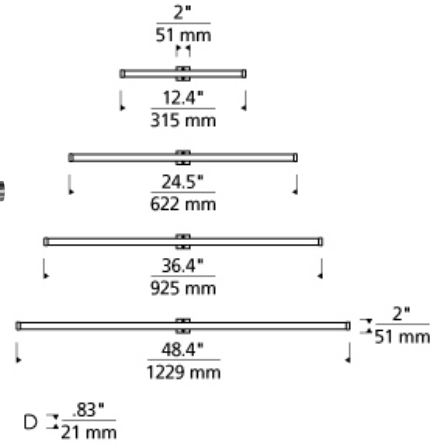

BATH COLLECTION

Rae Vanity Kit LED ADA T20

DESCRIPTION

A special co-extruded remote phosphor LED channel is designed to adapt to virtually any mirror to create a truly custom lit vanity. The LED Channel provides an amazingly slim profile less than 1 inch deep with flawless, even illumination and great color reproduction. Comes complete with 3.9watt/ft of LEDs to create 300lms/ft or 7.8 watt/ft of LEDs to create 600lms/ft available in 4 CCT options and 2 CRI options. Each unit ships complete with a 2" square/3" deep J-Box and requires a remote mounted transformer (sold separately). Transformer size based on total number of Vanity Kits powered on the transformer. Dimmable with low-voltage electronic dimmer.

rae vanity kit

ORDERING INFORMATION

700BCRAEVKTR	SHAPE OR SIZE	LENGTH (A)	FINISH	LAMP
302	300 LMS/FT-2" CANOPY	12 12"	C CHROME	-LED824 LED 80 CRI 2400K
602	600 LMS/FT-2" CANOPY	24 24"	S SATIN NICKEL	-LED835 LED 80 CRI 3500K
		36 36"		-LED840 LED 80 CRI 4000K
		48 48"		-LED930 LED 90 CRI 3000K

Order Remote Power Supply Separately Item Number: 700AT060EL or 700AT152EL.

TECH LIGHTING®
7400 Linder Avenue T 847.410.4400
Skokie, Illinois 60077 F 847.410.4500
Tech Lighting, L.L.C.

700 BCRAEVKTR _____

FIXTURE TYPE: _____

JOB NAME: _____

NOTES: _____

_____

_____