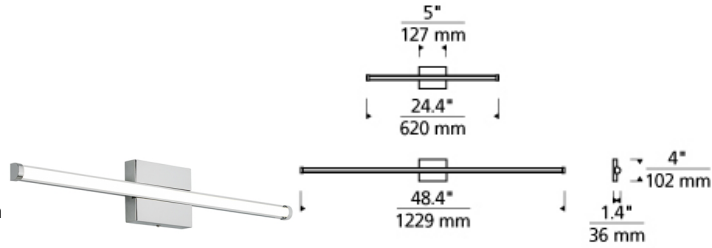

BATH COLLECTION

Rae Bath

LED ADA T20

DESCRIPTION

The Rae bath bar by Tech Lighting is the ultimate in modern simplicity. A special co-extruded remote phosphor LED channel is set into the sleek back plate to provide an amazingly slim profile and flawless, even illumination. Two length options allow this bath light to be adapted to powder room lighting as well as master bathroom lighting. Both fixture sizes are fully dimmable with your choice of integrated LED lamping to create the desired ambiance in any space. The Rae bath bar comes in two sleek modern finishes, Chrome and Satin Nickel, both finishes further enhance this sleek bath bar. A special co-extruded remote phosphor LED channel is set into the sleek backplate to provide an amazingly slim profile and flawless, even illumination. 2' version includes 8 watts, 570 net lumens or 16 watts, 1040 net lumens. 4' version includes 15.6 watts, 1200 net lumens or 32 watts, 2080 net lumens of LEDs available in 4 CCT options and 2 CRI options.

WEIGHT

2.5-3lb / 1.13-1.36kg ±

chrome

satin nickel

ORDERING INFORMATION

700BCRAER	SHAPE OR SIZE	LENGTH (A)	FINISH	LAMP	VOLTAGE
3	300LMS/FT	24 24"	C CHROME	-LED824 LED 80 CRI 2400K	120 VOLT
6	600LMS/FT	48 48"	S SATIN NICKEL	-LED835 LED 80 CRI 3500K -LED840 LED 80 CRI 4000K -LED930 LED 90 CRI 3000K	-277 277 VOLT