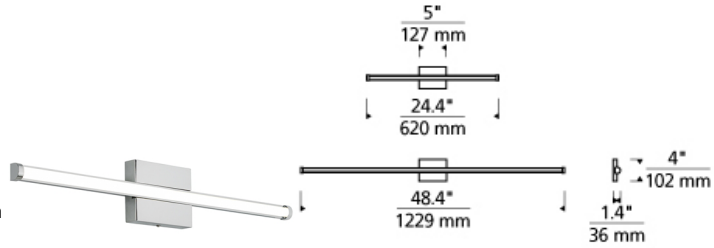

BATH COLLECTION

Rae Bath

DESCRIPTION

The Rae bath bar by Tech Lighting is the ultimate in modern simplicity. A special co-extruded remote phosphor LED channel is set into the sleek back plate to provide an amazingly slim profile and flawless, even illumination. Two length options allow this bath light to be adapted to powder room lighting as well as master bathroom lighting. Both fixture sizes are fully dimmable with your choice of integrated LED lamping to create the desired ambiance in any space. The Rae bath bar comes in two sleek modern finishes, Chrome with a clear trim and Satin Nickel with a smoke trim, both finishes further enhance this sleek bath bar. A special co-extruded remote phosphor LED channel is set into the sleek backplate to provide an amazingly slim profile and flawless, even illumination. 2' version includes 8 watts, 570 net lumens or 16 watts, 1040 net lumens; 4' version includes 15.6 watts, 1200 net lumens or 32 watts, 2080 net lumens of LEDs available in 4 CCT options and 2 CRI options.

WEIGHT

2.5-3lb / 1.13-1.36kg ±

chrome

satin nickel

ORDERING INFORMATION

700BCRAER	SHAPE OR SIZE	LENGTH (A)	FINISH	LAMP	VOLTAGE
3	300LMS/FT	24 24"	C CHROME	-LED824 LED 80 CRI 2400K	120 VOLT
6	600LMS/FT	48 48"	S SATIN NICKEL	-LED835 LED 80 CRI 3500K -LED840 LED 80 CRI 4000K -LED930 LED 90 CRI 3000K	-277 277 VOLT

TECH LIGHTING®

7400 Linder Avenue T 847.410.4400
Skokie, Illinois 60077 F 847.410.4500

Tech Lighting, L.L.C.

700 BCRAER _____

FIXTURE TYPE: _____

JOB NAME: _____

NOTES: _____

_____

_____

©2018 Tech Lighting, L.L.C. All Rights Reserved. The "Tech Lighting" graphic is a registered trademark of Tech Lighting, L.L.C. Tech Lighting reserves the right to change specifications for product improvements without notification.