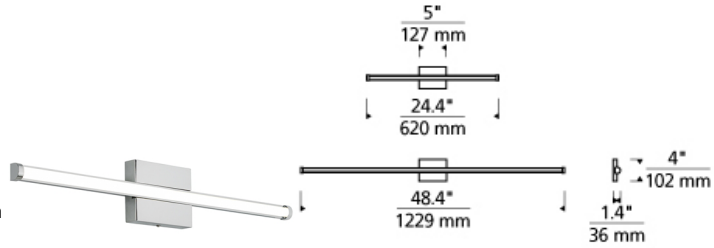

BATH COLLECTION

Rae Bath

DESCRIPTION

The Rae bath bar by Tech Lighting is the ultimate in modern simplicity. A special co-extruded remote phosphor LED channel is set into the sleek back plate to provide an amazingly slim profile and flawless, even illumination. Two length options allow this bath light to be adapted to powder room lighting as well as master bathroom lighting. Both fixture sizes are fully dimmable with your choice of integrated LED lamping to create the desired ambiance in any space. The Rae bath bar comes in two sleek modern finishes, Chrome with a clear trim and Satin Nickel with a smoke trim, both finishes further enhance this sleek bath bar. A special co-extruded remote phosphor LED channel is set into the sleek backplate to provide an amazingly slim profile and flawless, even illumination. 2' version includes 8 watts, 570 net lumens or 16 watts, 1040 net lumens; 4' version includes 15.6 watts, 1200 net lumens or 32 watts, 2080 net lumens of LEDs available in 4 CCT options and 2 CRI options.

WEIGHT

2.5-3lb / 1.13-1.36kg ±

chrome

satin nickel

ORDERING INFORMATION

700BCRAER	SHAPE OR SIZE	LENGTH (A)	FINISH	LAMP	VOLTAGE
3	300LMS/FT	24 24"	C CHROME	-LED824 LED 80 CRI 2400K	120 VOLT
6	600LMS/FT	48 48"	S SATIN NICKEL	-LED835 LED 80 CRI 3500K -LED840 LED 80 CRI 4000K -LED930 LED 90 CRI 3000K	-277 277 VOLT