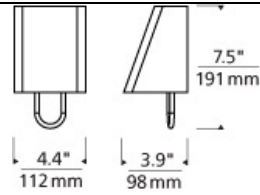

WALL COLLECTION

Pull Small Wall

DESCRIPTION

Inspired by mid-century modern design, the Pull is both fun and functional with its clean lines and nearly limitless uses. The seamless metal shade is painted in an indulgent rubberized matte finish while the fabric cord adds both a pop of color against the monochromatic shade and also serves as the "pull" to turn the LED lamping on and off. Mounts up only. Includes 8 watt, 400 lumen, 3000K LED module. Dimmable with low-voltage electronic dimmer. ADA compliant.

INSTALLATION

This product can mount to either a 4" square electrical box with round plaster ring or an octagonal electrical box (not included).

WEIGHT

1.66lb / 0.75kg ±

black, black cord black, gray cord black, orange cord white, black cord white, gray cord white, orange cord