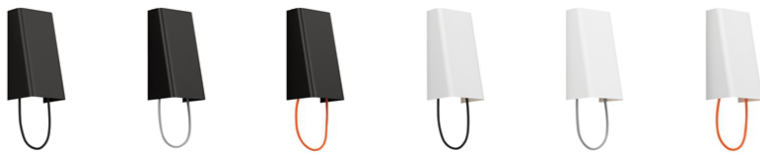

WALL COLLECTION

Pull Large Wall

DESCRIPTION

Inspired by mid-century modern design, the Pull is both fun and functional with its clean lines and nearly limitless uses. The seamless metal shade is painted in an indulgent rubberized matte finish while the fabric cord adds both a pop of color against the monochromatic shade and also serves as the "pull" to turn the LED lamping on and off. Mounts up only. Includes 8 watt, 400 lumen, 3000K LED module. Dimmable with low-voltage electronic dimmer. ADA compliant.

INSTALLATION

This product can mount to either a 4" square electrical box with round plaster ring or an octagonal electrical box (not included).

WEIGHT

1.66lb / 0.75kg ±

black, black cord black, gray cord black, orange cord white, black cord white, gray cord white, orange cord