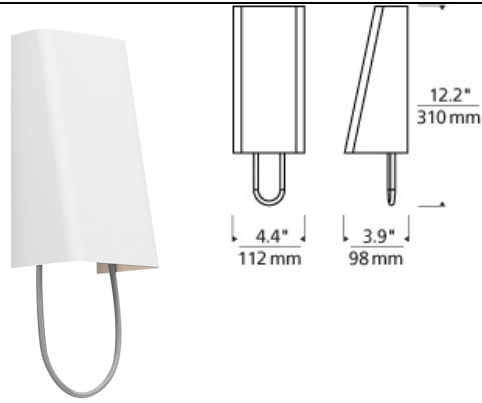

WALL COLLECTION

Pull Large Wall

DESCRIPTION

Inspired by mid-century modern design, the Pull is both fun and functional with its clean lines and nearly limitless uses. The seamless metal shade is painted in an indulgent rubberized matte finish while the fabric cord adds both a pop of color against the monochromatic shade and also serves as the "pull" to turn the LED lamping on and off. Mounts up only. Includes 8 watt, 400 lumen, 3000K LED module. Dimmable with low-voltage electronic dimmer. ADA compliant.

INSTALLATION

This product can mount to either a 4" square electrical box with round plaster ring or an octagonal electrical box (not included).

WEIGHT

1.66lb / 0.75kg ±

black, black cord black, gray cord black, orange cord white, black cord white, gray cord white, orange cord